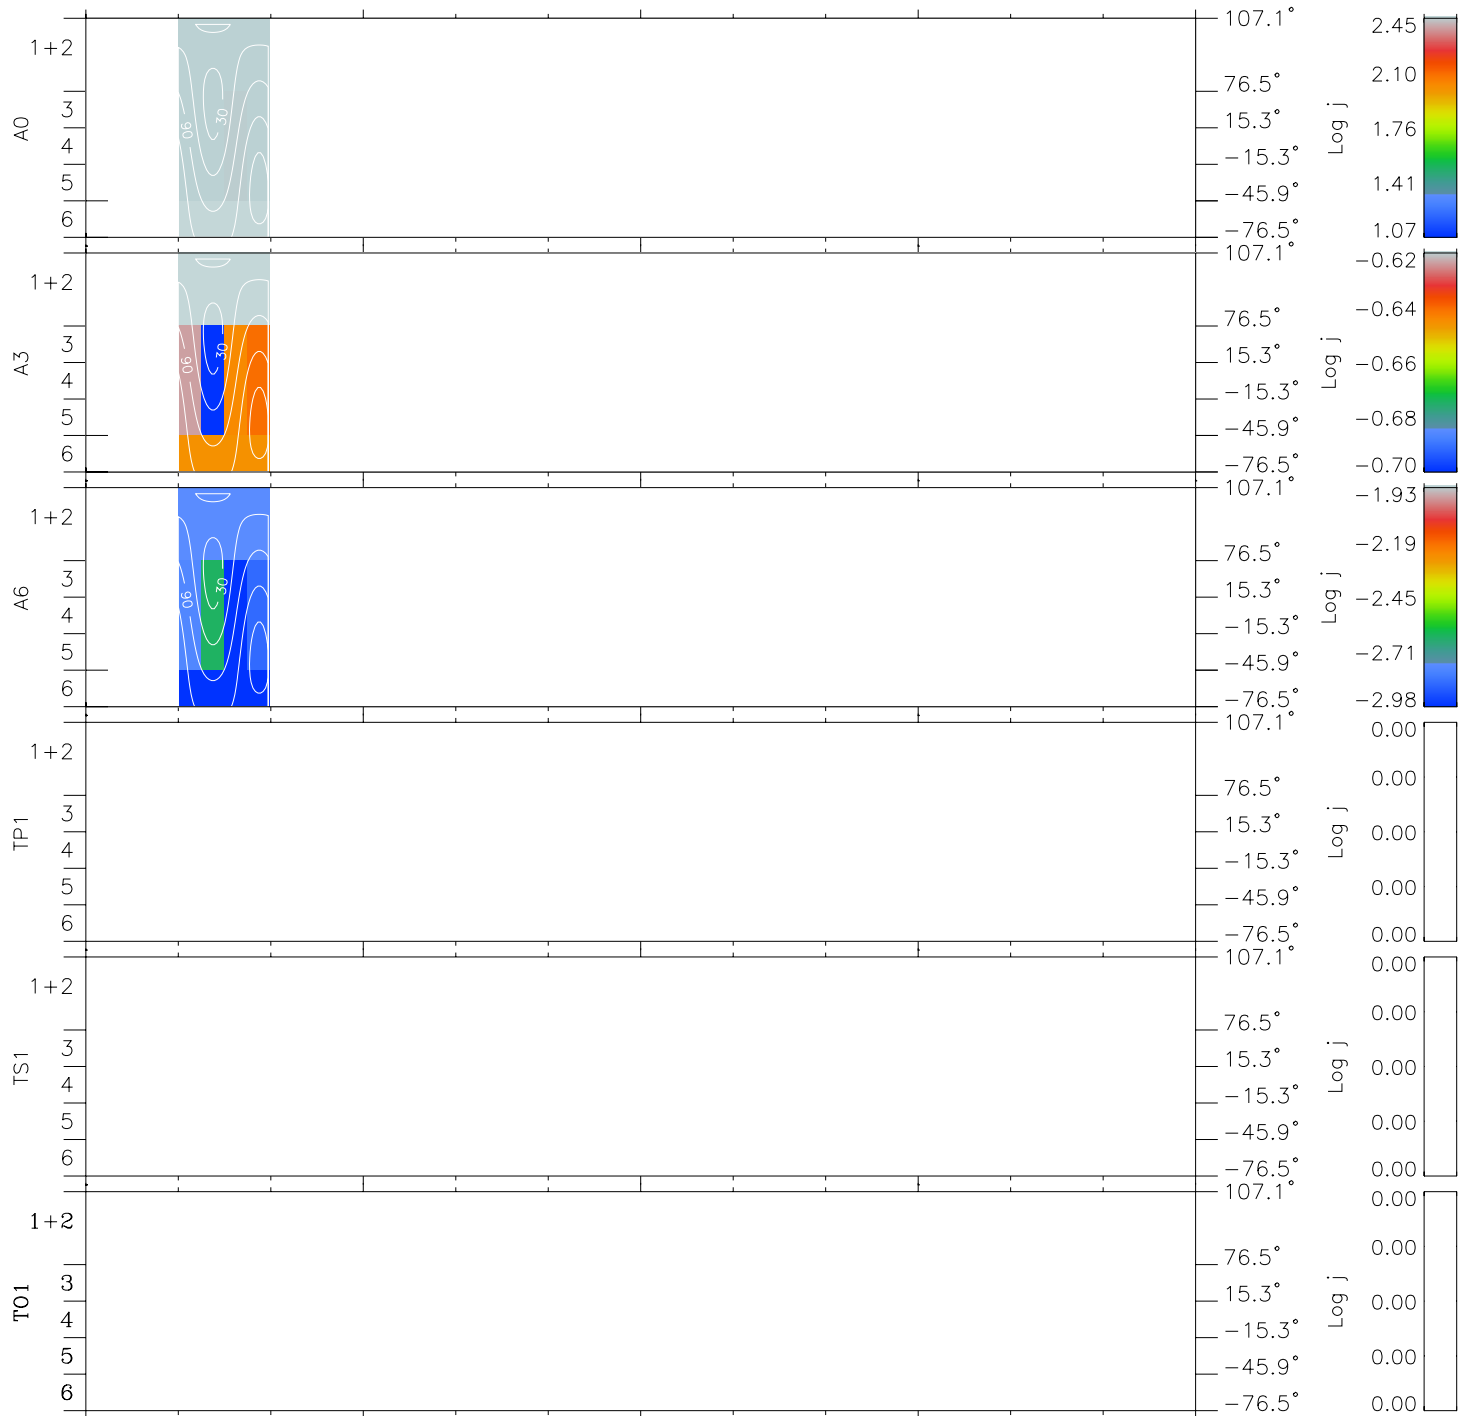

Galileo EPD Real Time All-Sky Anisotropies 96200

Software Version: RTSKY_FLUX V 1.20
 Data Production: 06-03-00
 Plot Production: Fri Sep 14 08:27:57 2001
 Color File: wondr3
 Geofactor File: 1.1

00:00:00 1996-200	200-06	200-12	200-18	00:00:00 1996-201	
+	+	+	+	+	X JSE(R _j)
-86.33	-86.47	-86.61	-86.76	-86.90	Y JSE(R _j)
-68.96	-69.69	-70.41	-71.14	-71.86	Z JSE(R _j)
-6.26	-6.29	-6.31	-6.34	-6.37	

- ◇ = Jupiter look direction
- = Corotation look direction