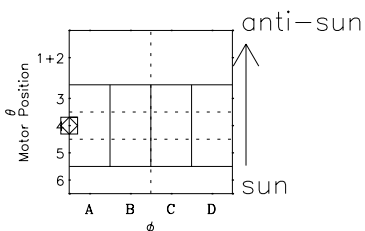

Galileo EPD Real-Time Six-Sector 96200

Software Version: RTLINE_R6 V 1.20
Data Production: 06-03-00
Plot Production: Fri Sep 14 06:28:35 2001

◇ = Jupiter look direction
□ = Corotation look direction