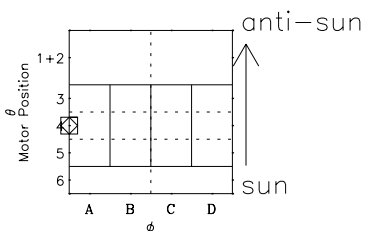

Galileo EPD Real-Time Six-Sector 96200

Software Version: RTLINE_R6 V 1.20
Data Production: 06-03-00
Plot Production: Fri Sep 14 06:28:33 2001

◇ = Jupiter look direction
□ = Corotation look direction