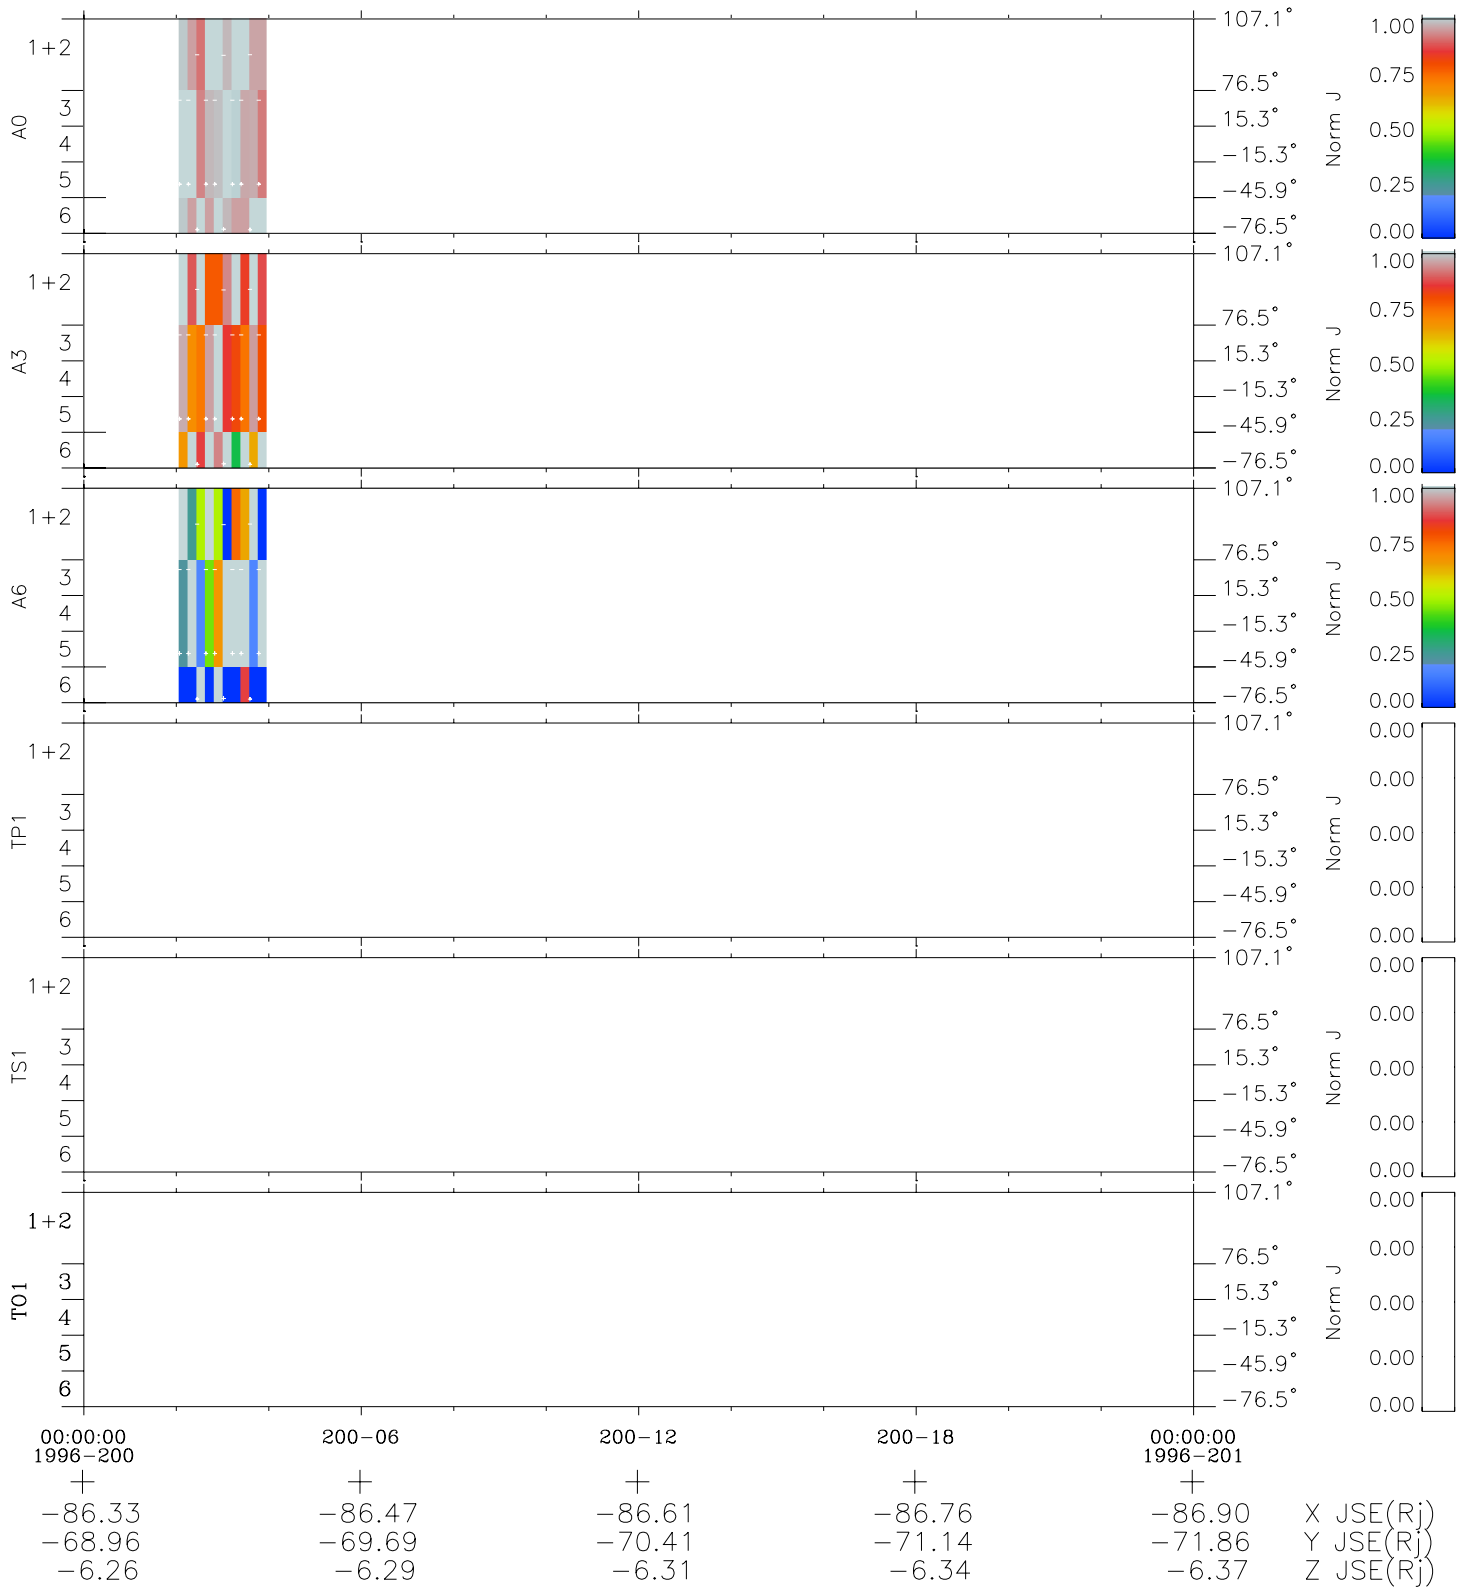

Galileo EPD Real Elevation Anisotropies 96200

Software Version: RTELEV_NORM V 1.20
 Data Production: 06-03-00
 Plot Production: Fri Sep 14 06:28:14 2001
 Color File: wondr3
 Geofactor File: 1.1

- ◇ = Jupiter look direction
- = Corotation look direction