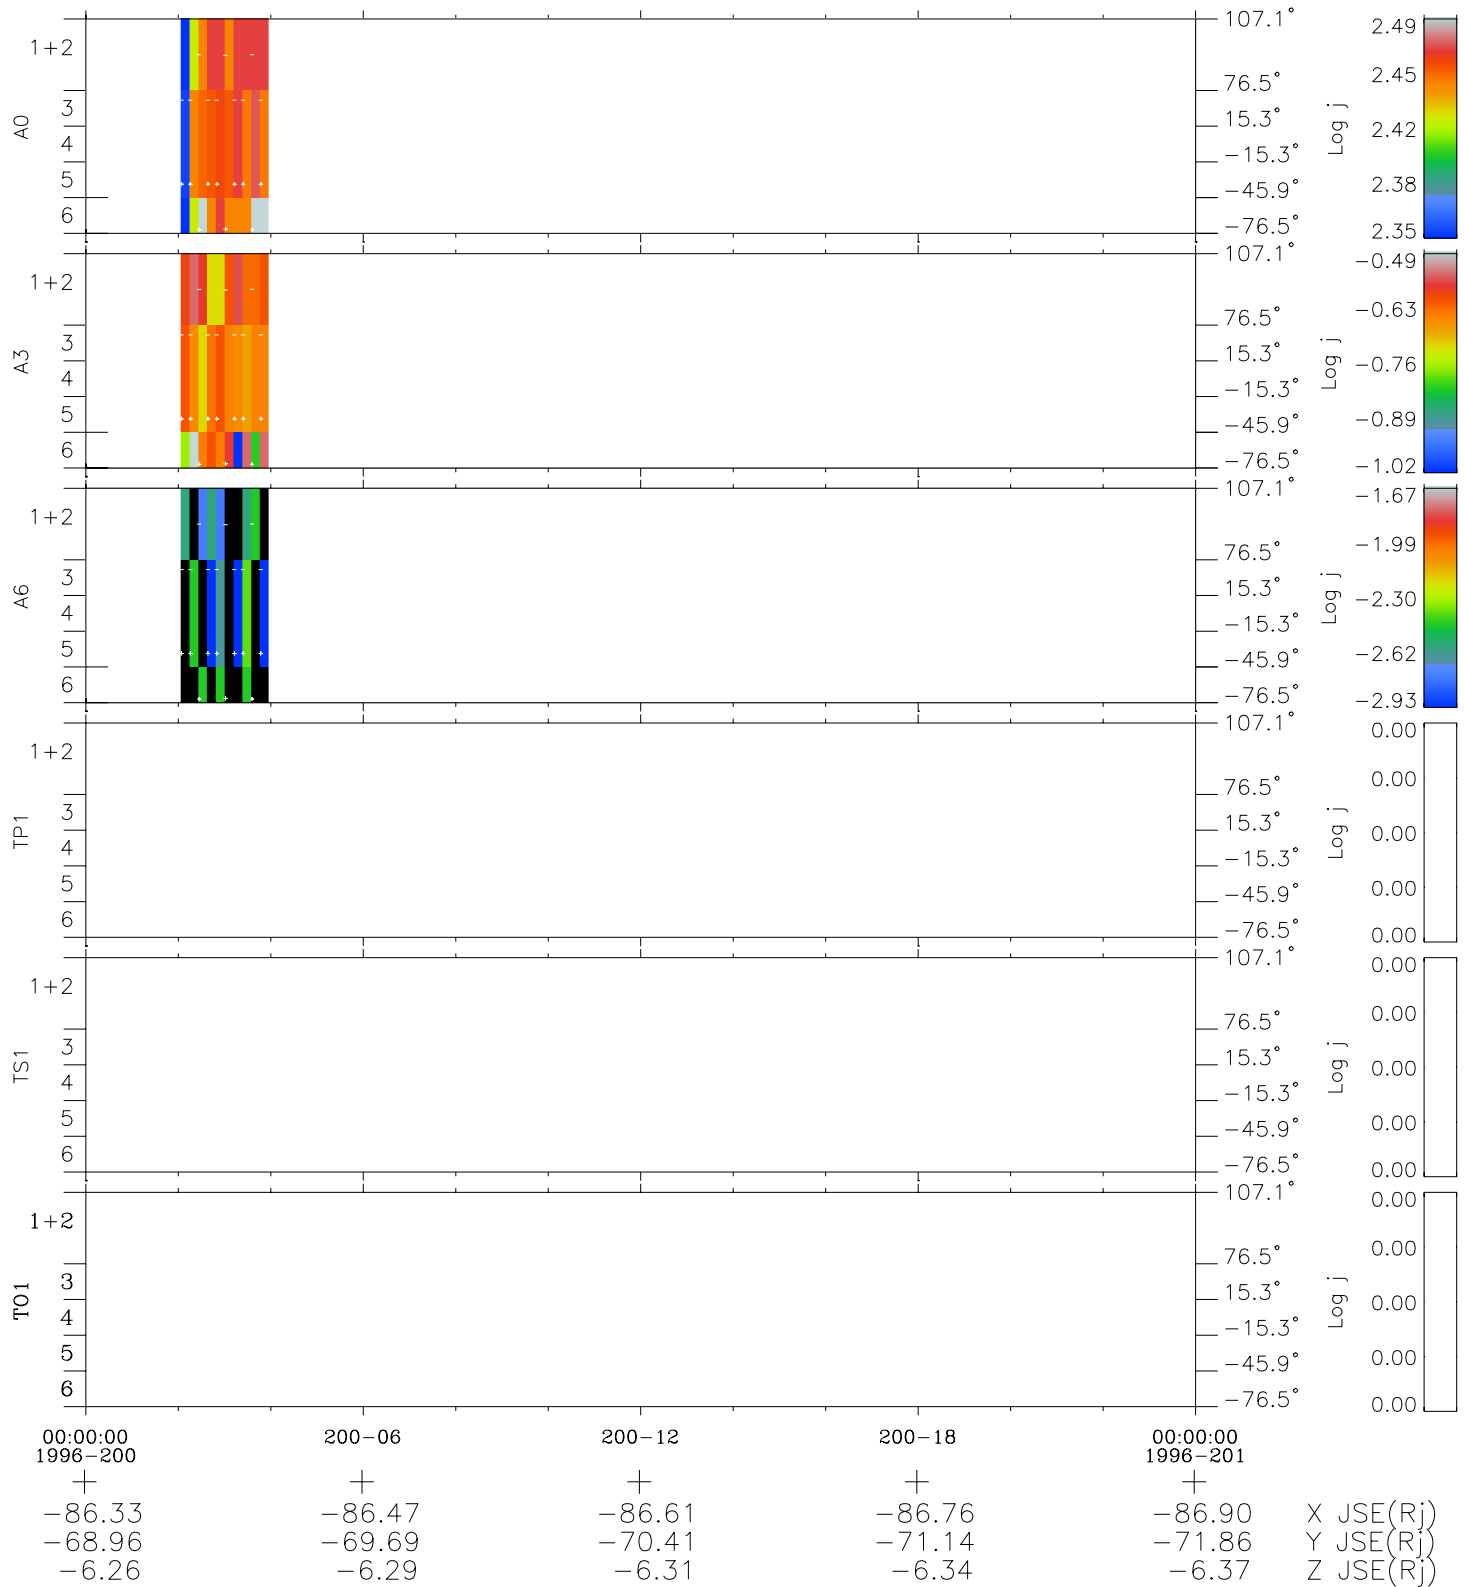

# Galileo EPD Real Elevation Anisotropies 96200

Software Version: RTELEV\_FLUX V 1.20  
 Data Production: 06-03-00  
 Plot Production: Fri Sep 14 06:28:09 2001  
 Color File: wondr3  
 Geofactor File: 1.1

- ◇ = Jupiter look direction
- = Corotation look direction