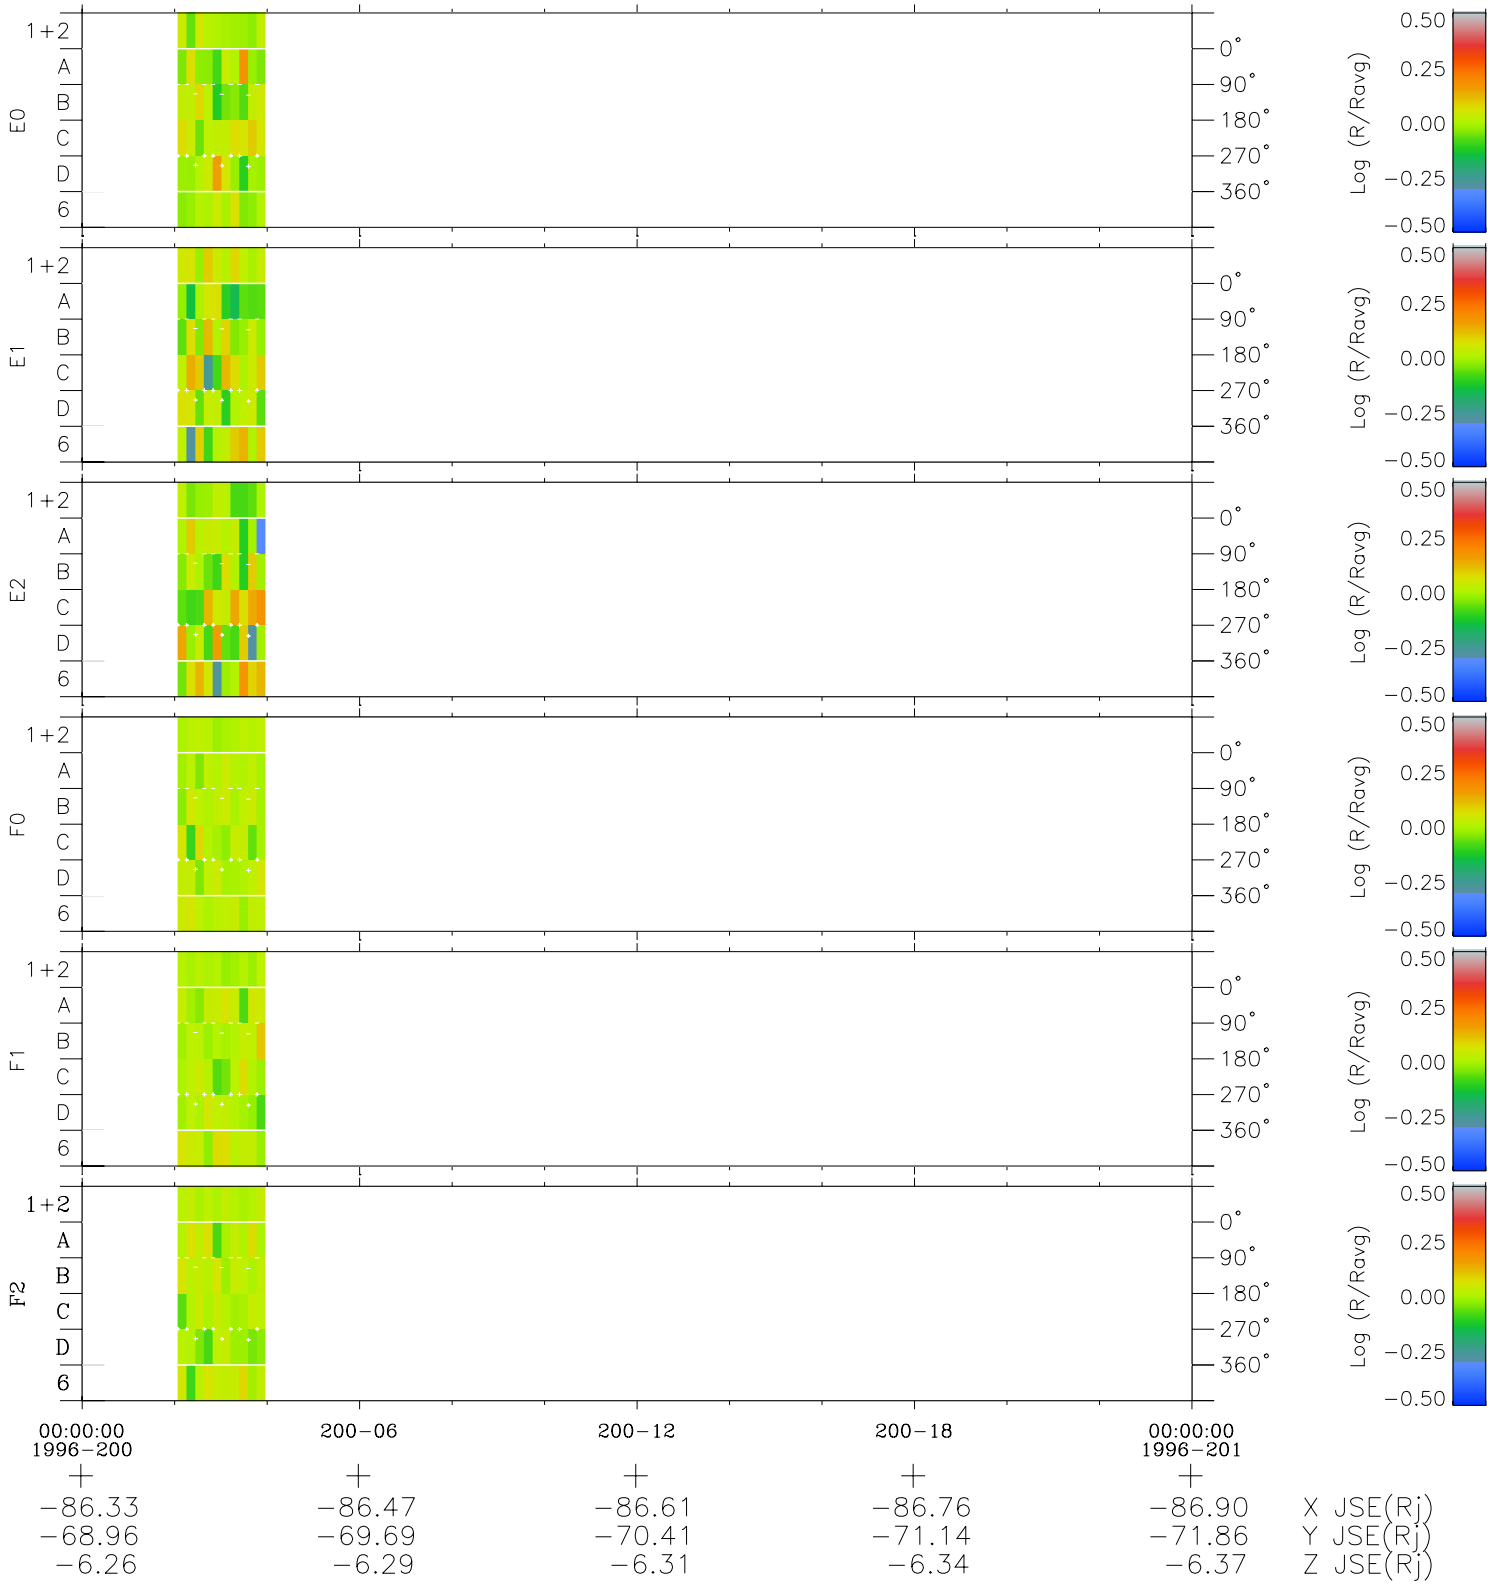

Galileo EPD Real Time Azimuth Anisotropies 96200

Software Version: RTAZIM_MEAN V 1.20
 Data Production: 06-03-00
 Plot Production: Fri Sep 14 06:28:20 2001
 Color File: wondr3
 Geofactor File: 1.1

◇ = Jupiter look direction
 □ = Corotation look direction