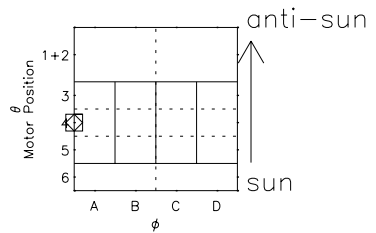

Galileo EPD Real Time Azimuth Anisotropies 96200

Software Version: RTAZIM_MEAN V 1.20
 Data Production: 06-03-00
 Plot Production: Fri Sep 14 06:28:20 2001
 Color File: wondr3
 Geofactor File: 1.1

◇ = Jupiter look direction
 □ = Corotation look direction