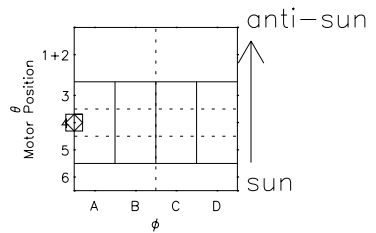

Galileo EPD Real Time Azimuth Anisotropies 96200

Software Version: RTAZIM_FLUX V 1.20
 Data Production: 06-03-00
 Plot Production: Fri Sep 14 06:28:22 2001
 Color File: wondr3
 Geofactor File: 1.1

◇ = Jupiter look direction
 □ = Corotation look direction