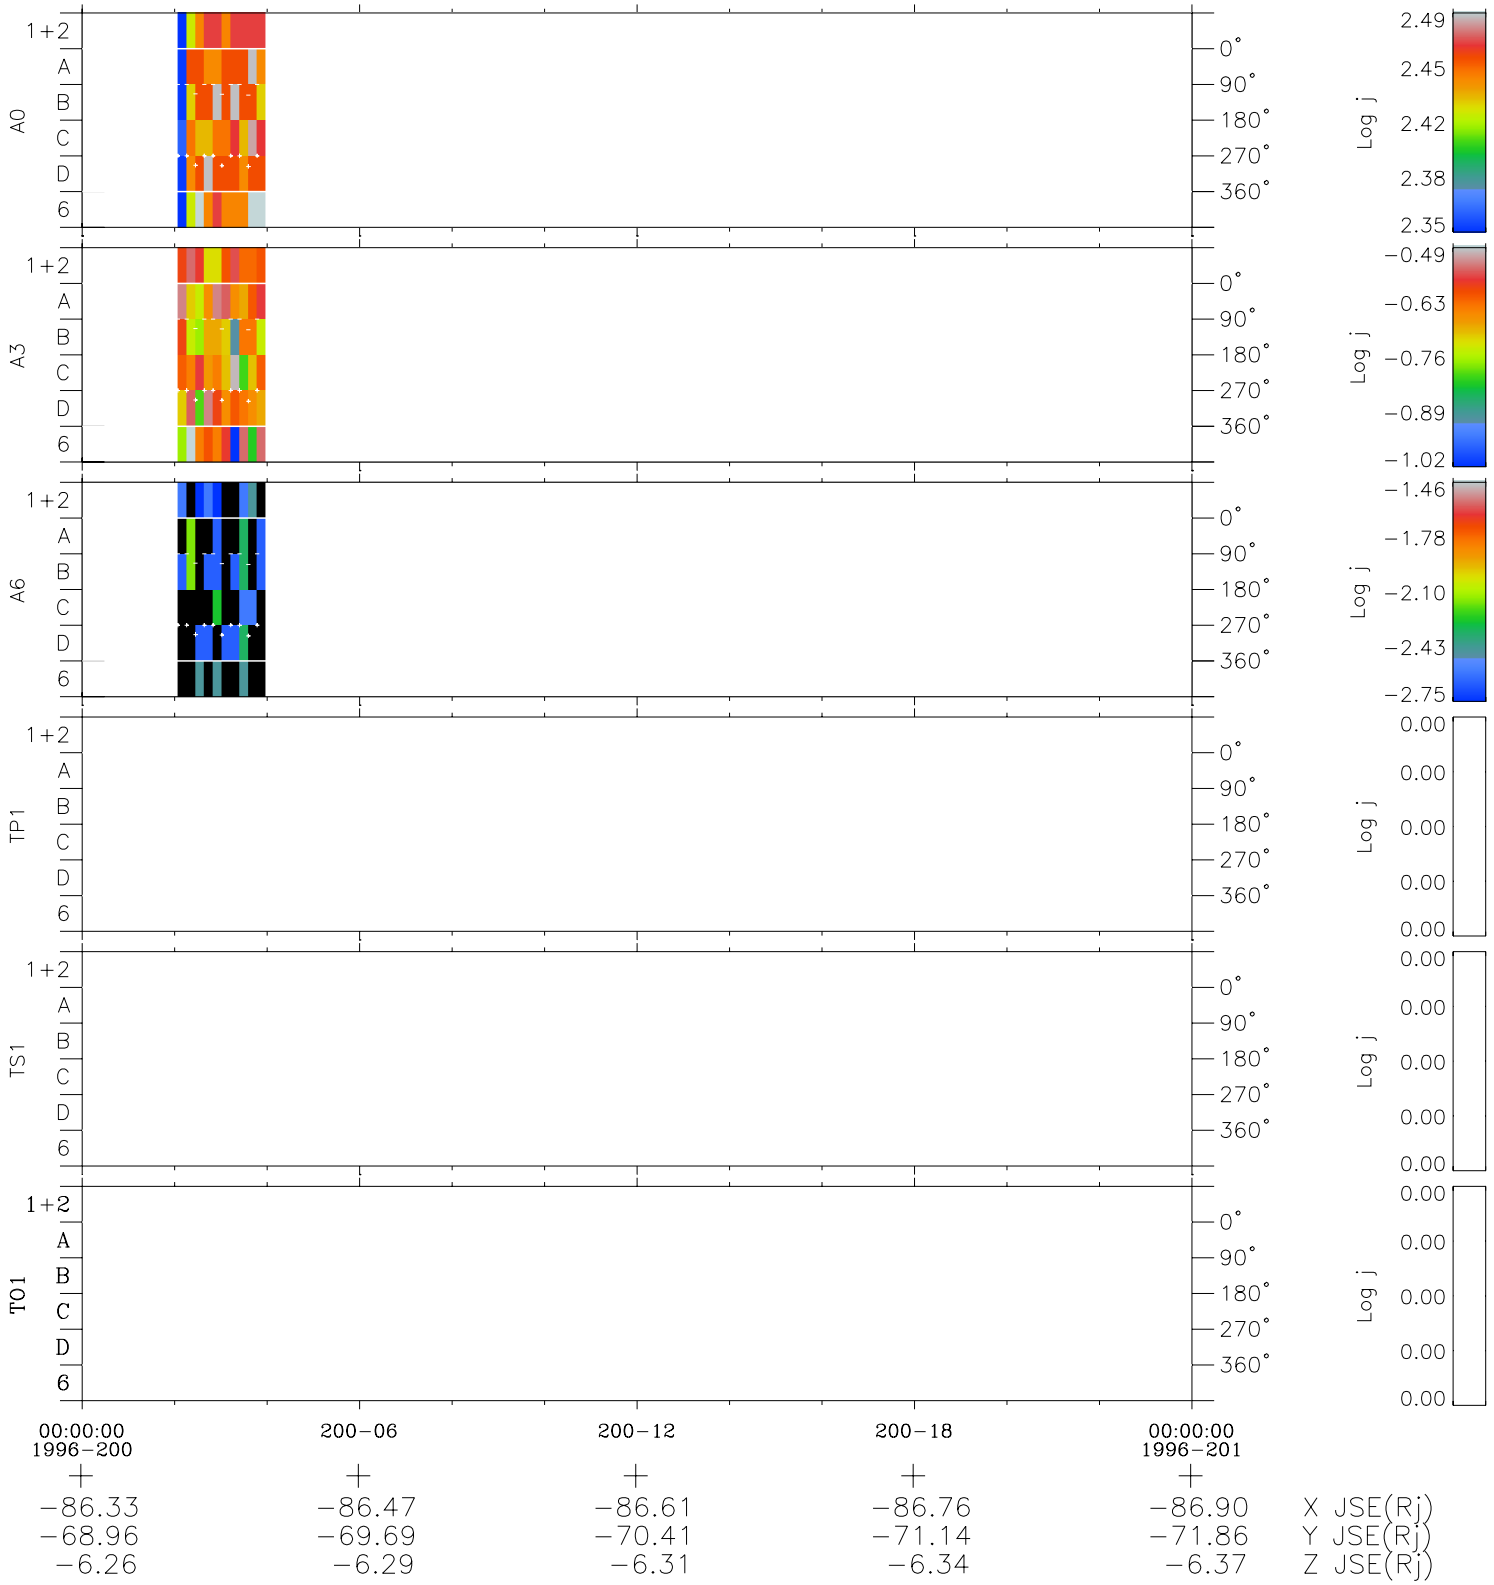

Galileo EPD Real Time Azimuth Anisotropies 96200

Software Version: RTAZIM_FLUX V 1.20
 Data Production: 06-03-00
 Plot Production: Fri Sep 14 06:28:22 2001
 Color File: wondr3
 Geofactor File: 1.1

◇ = Jupiter look direction
 □ = Corotation look direction