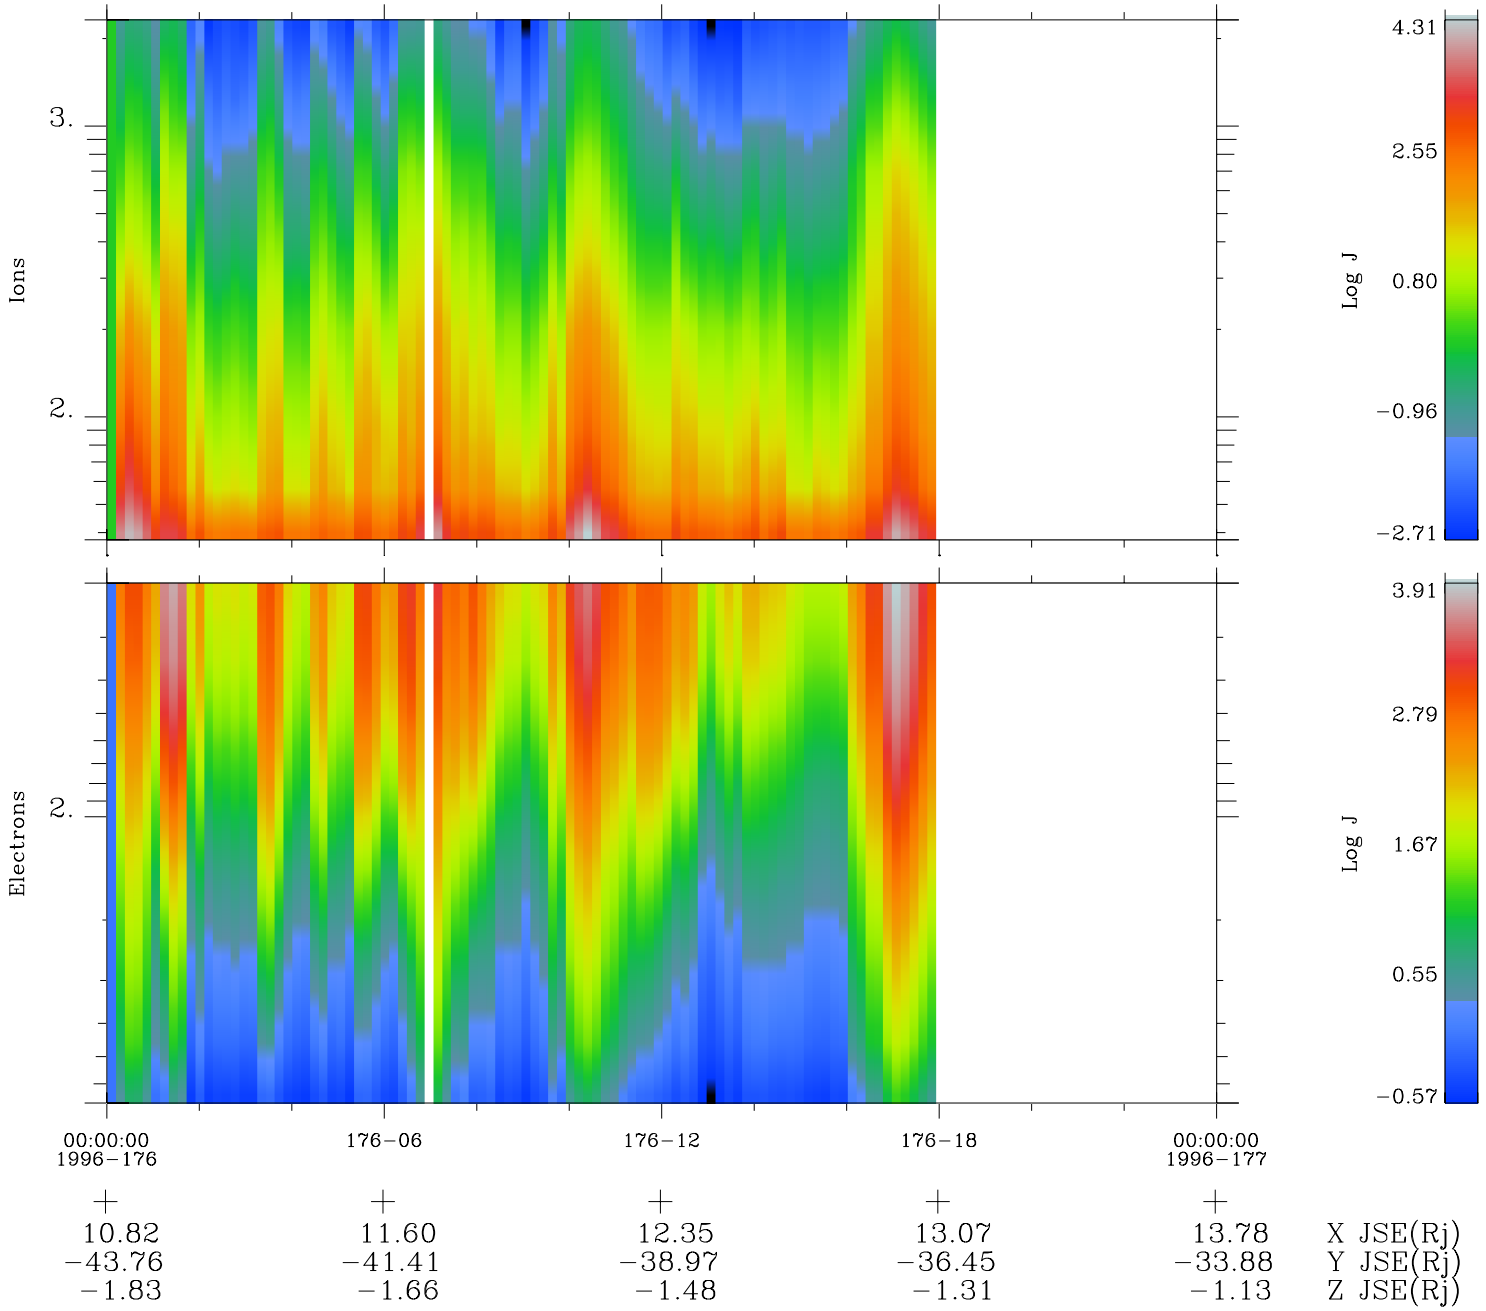

Galileo EPD Real Time Omni Spectrum 96176

Software Version: RTSPEC_OMNI V 1.20
 Data Production: 06-03-00
 Plot Production: Fri Sep 14 06:20:34 2001
 Color File: wondr3
 Geofactor File: 1.1

◇ = Jupiter look direction
 □ = Corotation look direction