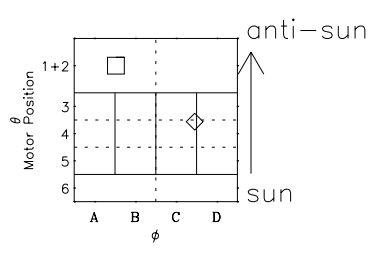

Galileo EPD Real Time Omni Spectrum 96176

Software Version: RTSPEC_OMNI V 1.20
 Data Production: 06-03-00
 Plot Production: Fri Sep 14 06:20:34 2001
 Color File: wondr3
 Geofactor File: 1.1

◇ = Jupiter look direction
 □ = Corotation look direction