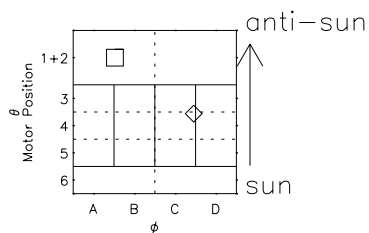

Galileo EPD Real Time R6 Electrons Spectra 96176

Software Version: RTSPEC_R6 V 1.20
 Data Production: 06-03-00
 Plot Production: Fri Sep 14 06:20:29 2001
 Color File: wondr3
 Geofactor File: 1.1

- ◇ = Jupiter look direction
- = Corotation look direction