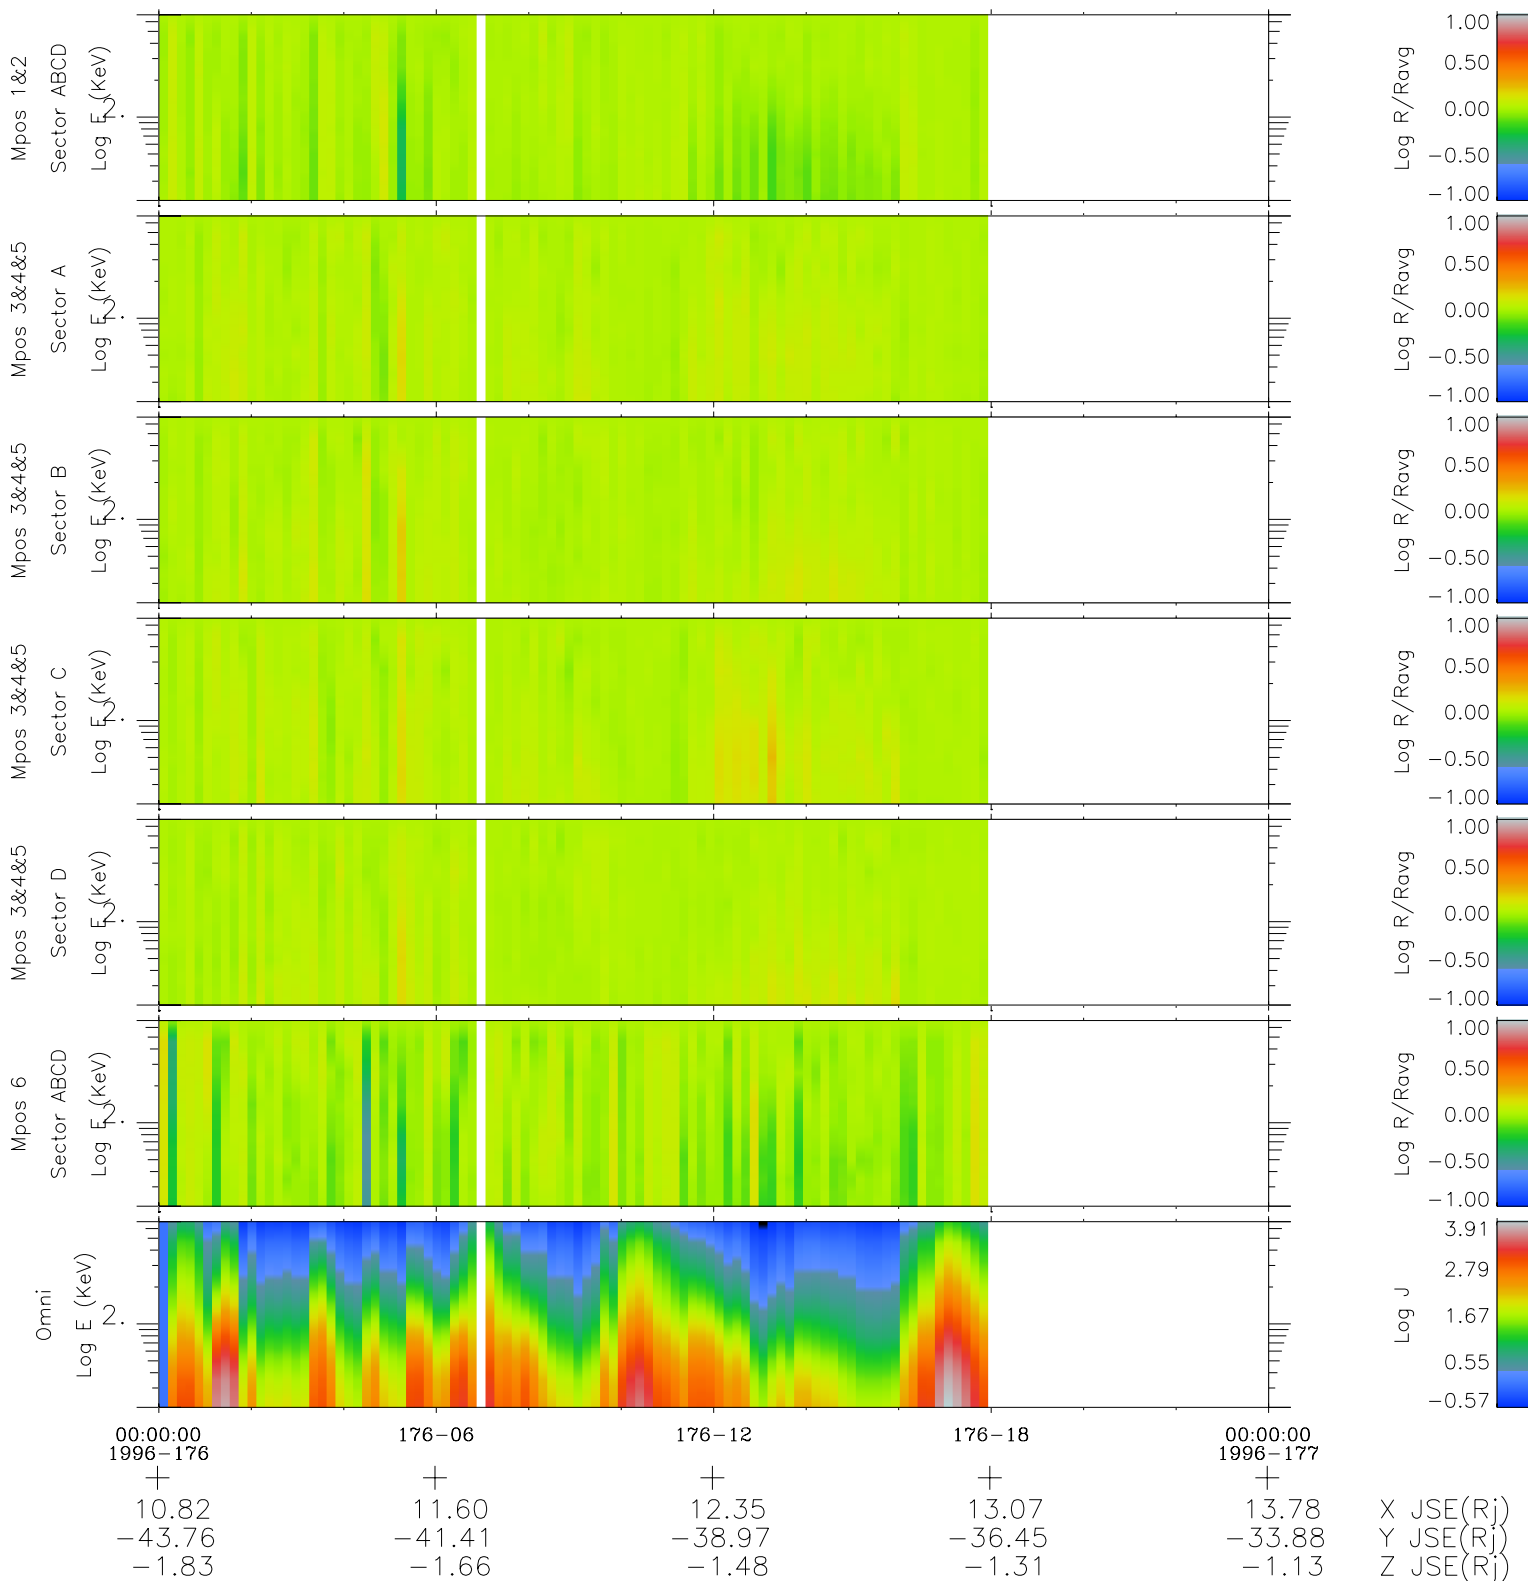

Galileo EPD Real Time R6 Electrons Spectra 96176

Software Version: RTSPEC_R6 V 1.20
 Data Production: 06-03-00
 Plot Production: Fri Sep 14 06:20:29 2001
 Color File: wondr3
 Geofactor File: 1.1

- ◇ = Jupiter look direction
- = Corotation look direction