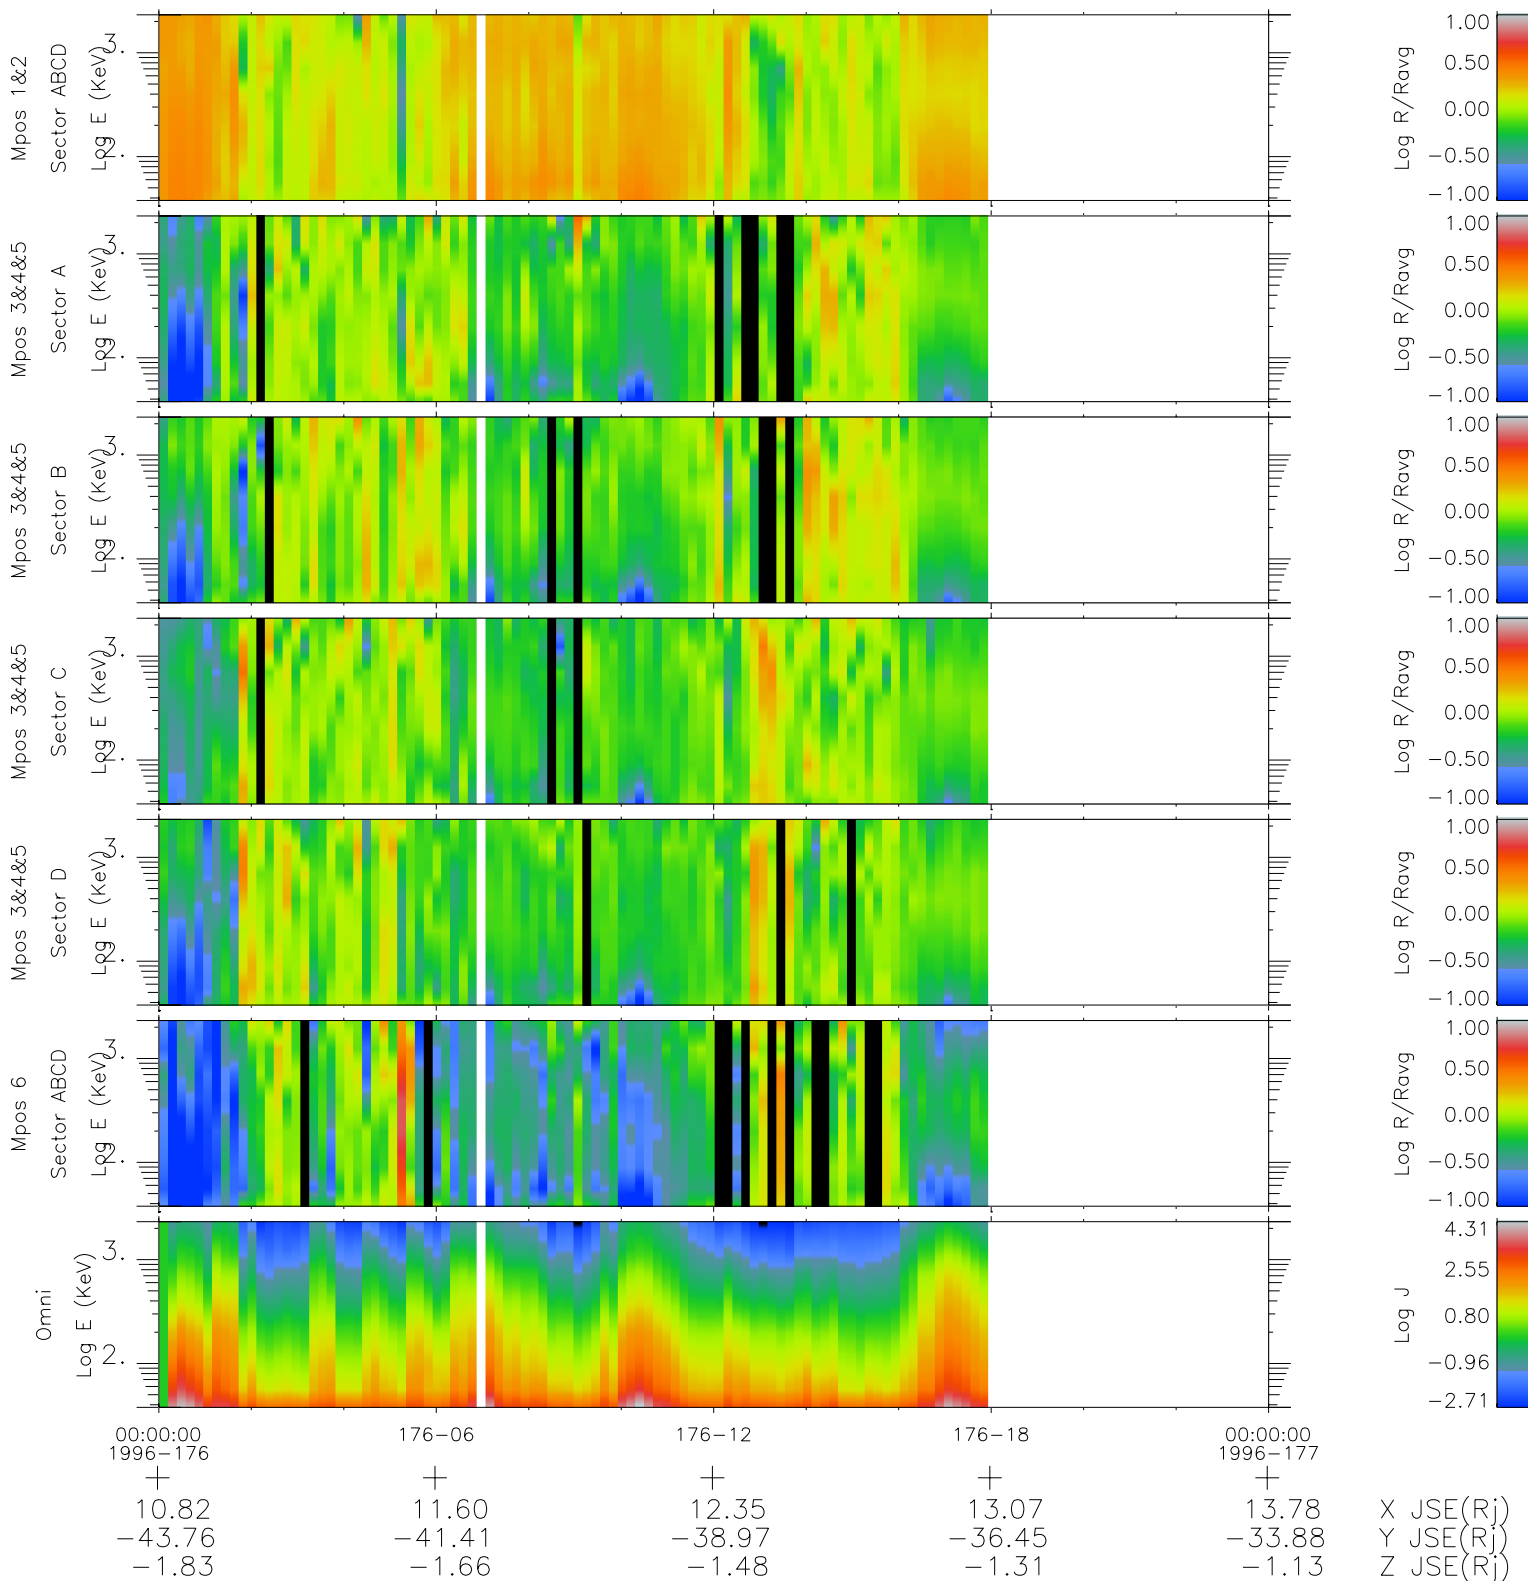

Galileo EPD Real Time R6 Ions Spectra 96176

Software Version: RTSPEC_R6 V 1.20
 Data Production: 06-03-00
 Plot Production: Fri Sep 14 06:20:23 2001
 Color File: wondr3
 Geofactor File: 1.1

- ◇ = Jupiter look direction
- = Corotation look direction