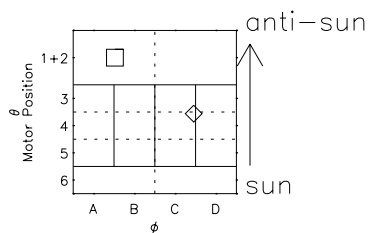

Galileo EPD Real Time R6 Ions Spectra 96176

Software Version: RTSPEC_R6 V 1.20
 Data Production: 06-03-00
 Plot Production: Fri Sep 14 06:20:23 2001
 Color File: wondr3
 Geofactor File: 1.1

- ◇ = Jupiter look direction
- = Corotation look direction