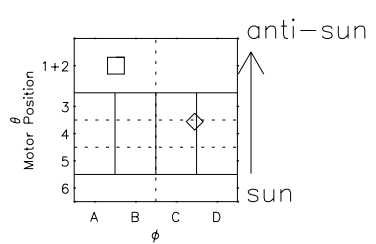

Galileo EPD Real Time All-Sky Anisotropies 96176

Software Version: RTSKY_NORM V 1.20
 Data Production: 06-03-00
 Plot Production: Fri Sep 14 06:21:08 2001
 Color File: wondr3
 Geofactor File: 1.1

00:00:00 1996-176	176-06	176-12	176-18	00:00:00 1996-177	
+	+	+	+	+	X JSE(R _j)
10.82	11.60	12.35	13.07	13.78	Y JSE(R _j)
-43.76	-41.41	-38.97	-36.45	-33.88	Z JSE(R _j)
-1.83	-1.66	-1.48	-1.31	-1.13	

- ◇ = Jupiter look direction
- = Corotation look direction