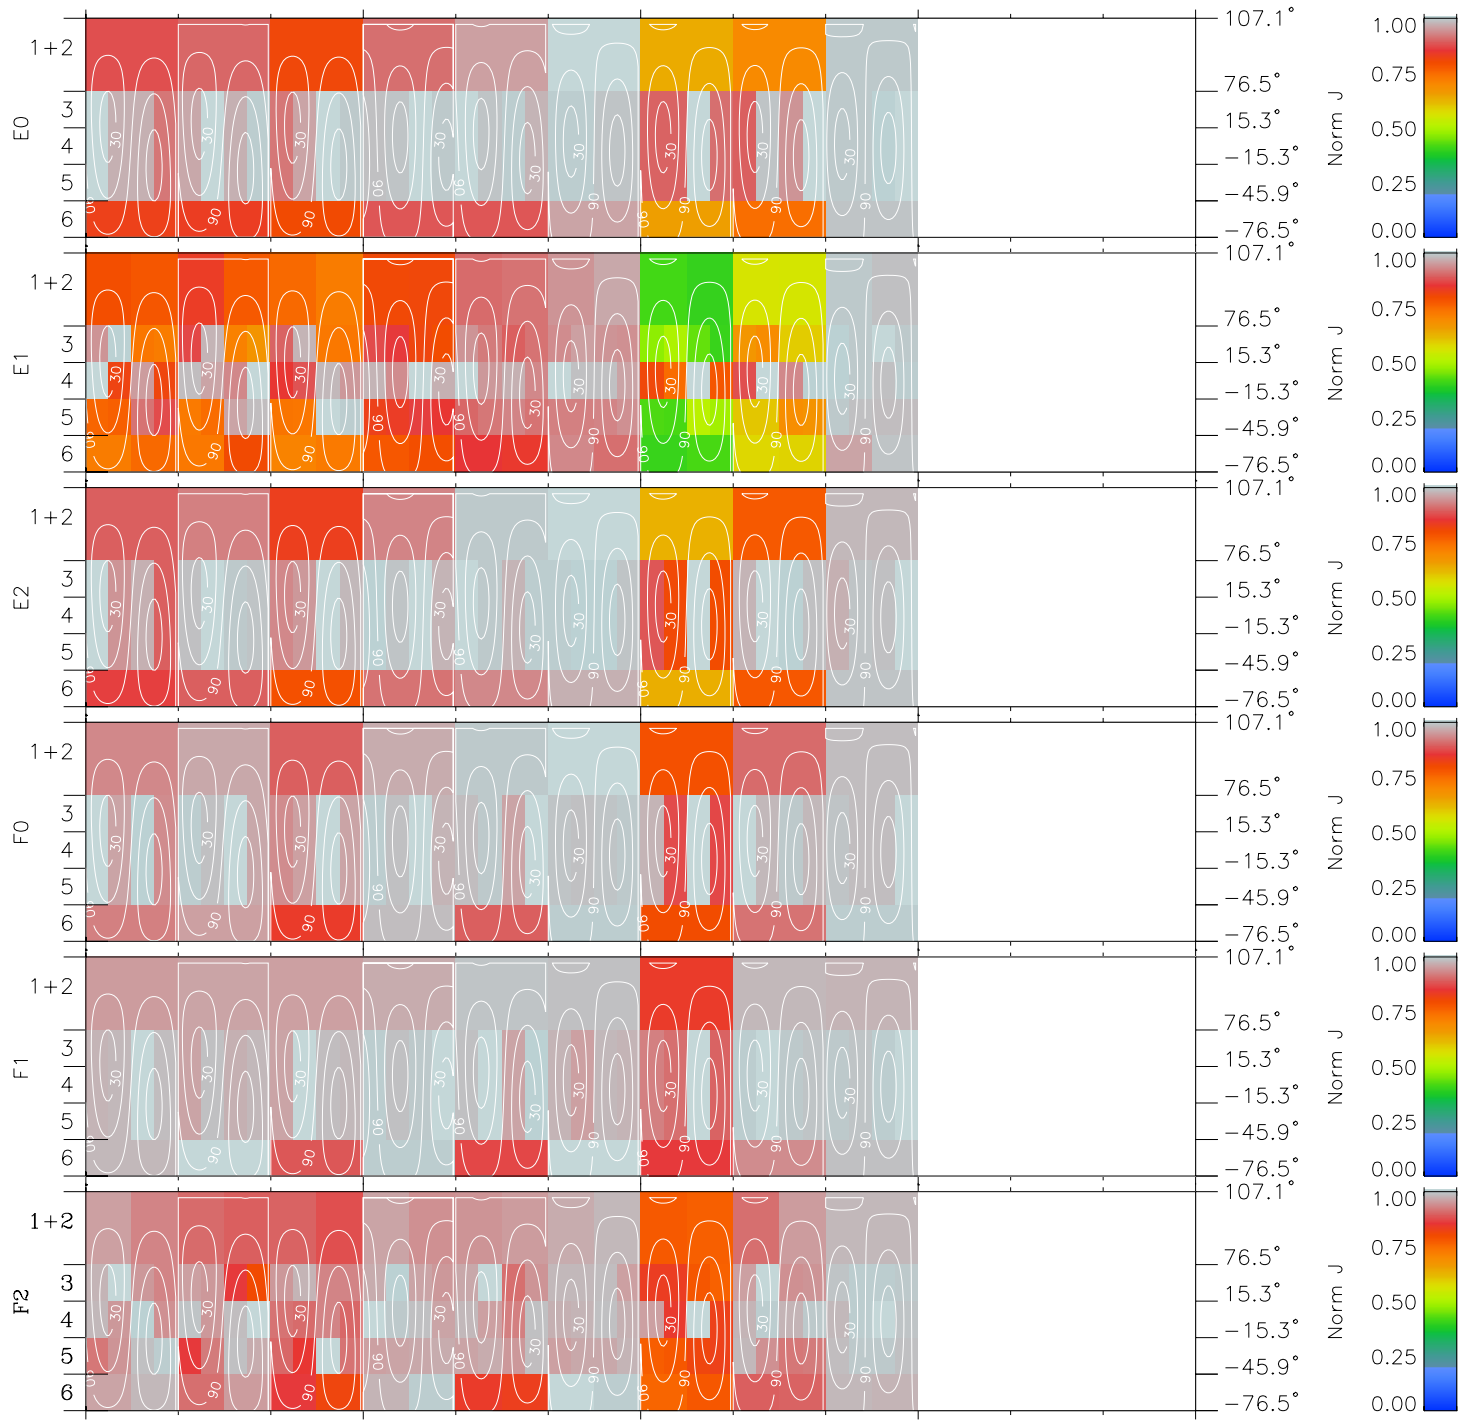

Galileo EPD Real Time All-Sky Anisotropies 96176

Software Version: RTSKY_NORM V 1.20
 Data Production: 06-03-00
 Plot Production: Fri Sep 14 06:21:08 2001
 Color File: wondr3
 Geofactor File: 1.1

00:00:00 1996-176	176-06	176-12	176-18	00:00:00 1996-177	
+	+	+	+	+	X JSE(R _j)
10.82	11.60	12.35	13.07	13.78	Y JSE(R _j)
-43.76	-41.41	-38.97	-36.45	-33.88	Z JSE(R _j)
-1.83	-1.66	-1.48	-1.31	-1.13	

- ◇ = Jupiter look direction
- = Corotation look direction