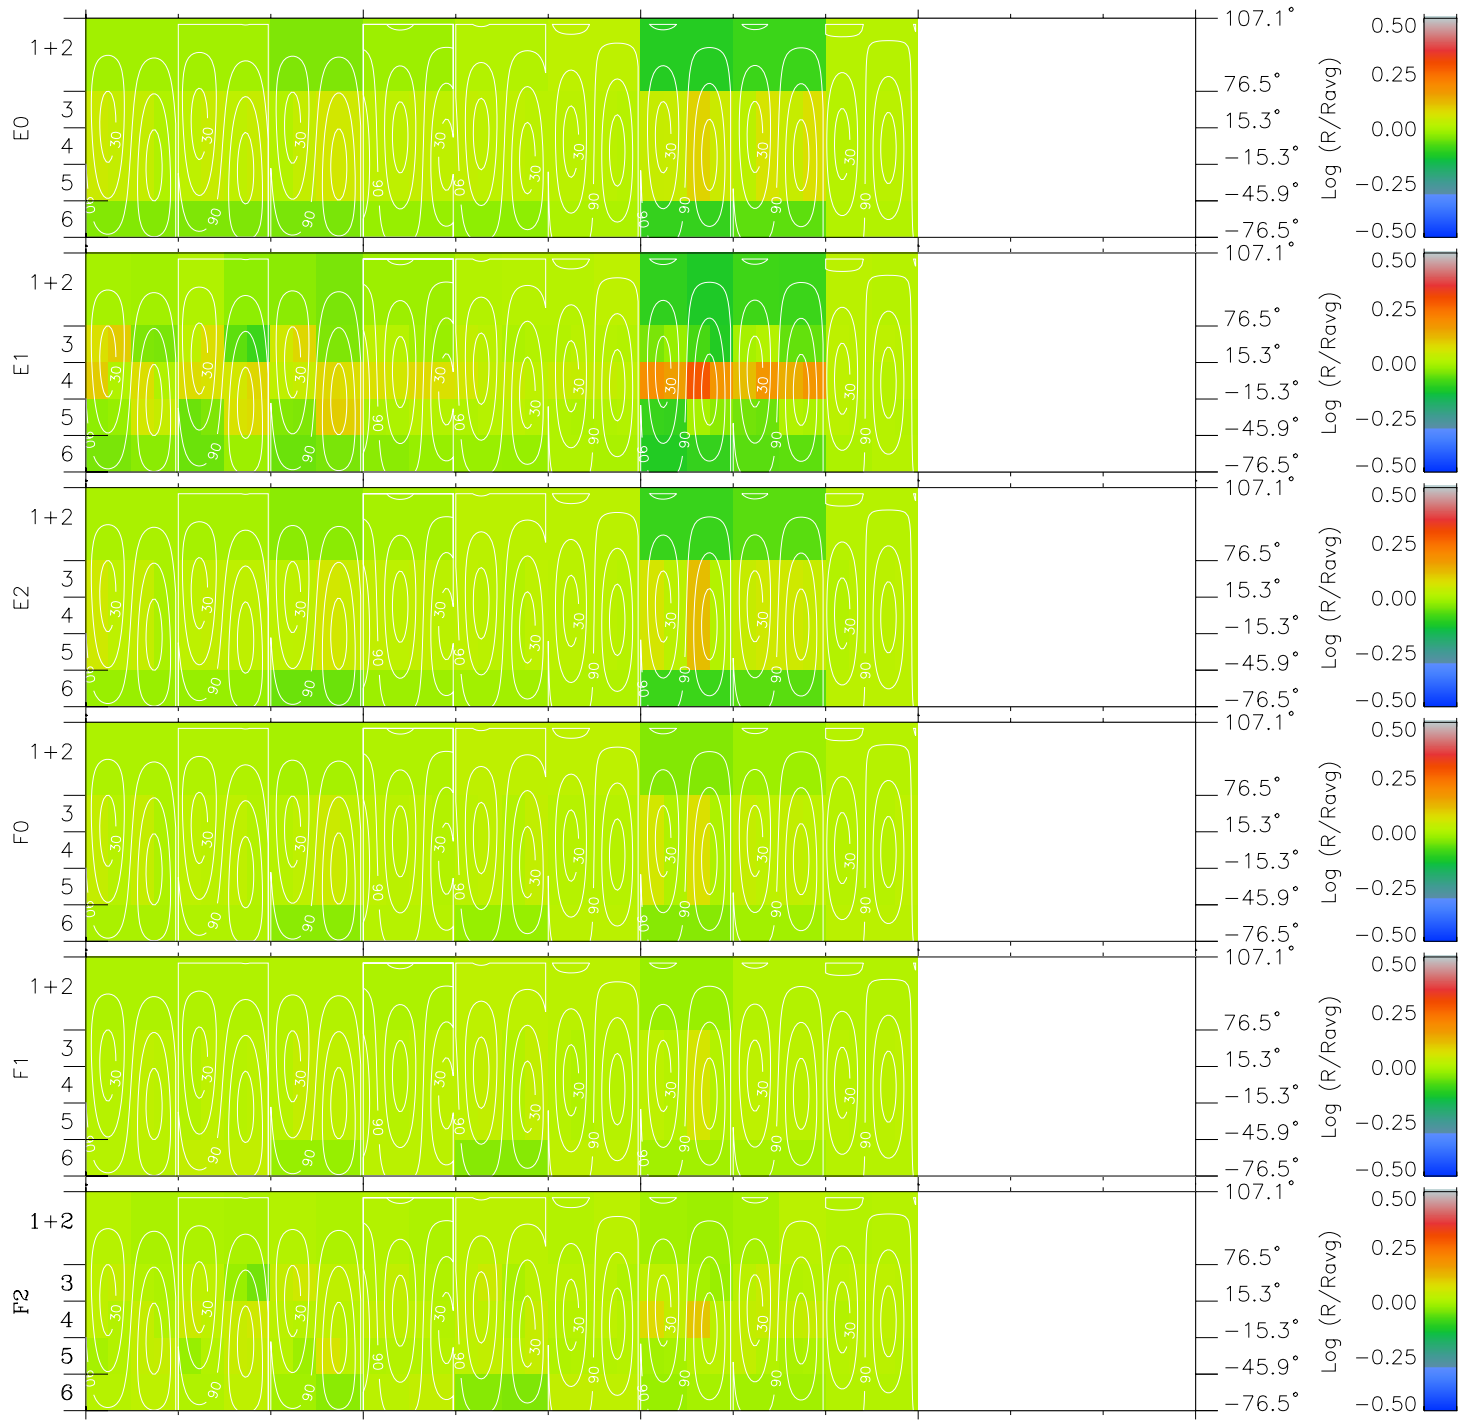

# Galileo EPD Real Time All-Sky Anisotropies 96176

Software Version: RTSKY\_MEAN V 1.20  
 Data Production: 06-03-00  
 Plot Production: Fri Sep 14 06:20:45 2001  
 Color File: wondr3  
 Geofactor File: 1.1

00:00:00 1996-176	176-06	176-12	176-18	00:00:00 1996-177	
+	+	+	+	+	X JSE(R <sub>j</sub> )
10.82	11.60	12.35	13.07	13.78	Y JSE(R <sub>j</sub> )
-43.76	-41.41	-38.97	-36.45	-33.88	Z JSE(R <sub>j</sub> )
-1.83	-1.66	-1.48	-1.31	-1.13	

- ◇ = Jupiter look direction
- = Corotation look direction