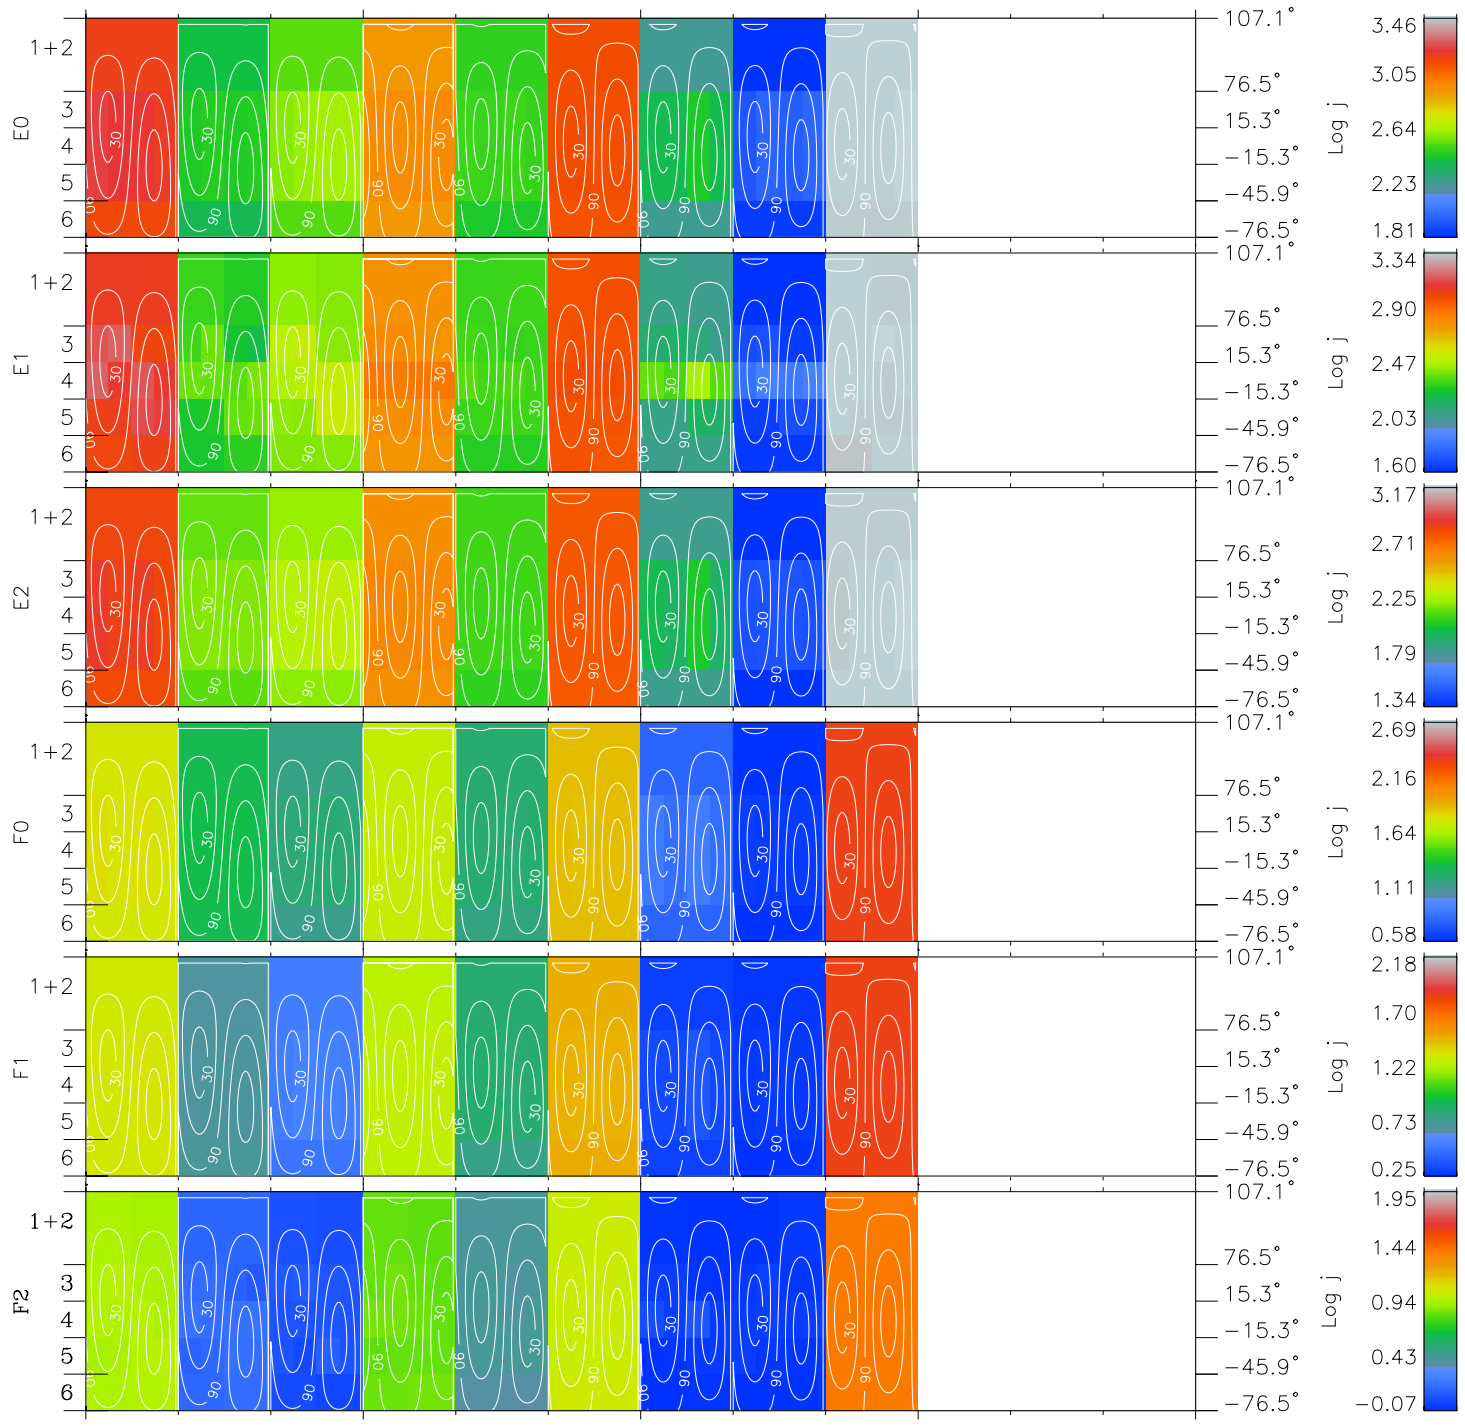

Galileo EPD Real Time All-Sky Anisotropies 96176

Software Version: RTSKY_FLUX V 1.20
 Data Production: 06-03-00
 Plot Production: Fri Sep 14 06:20:57 2001
 Color File: wondr3
 Geofactor File: 1.1

00:00:00 1996-176	176-06	176-12	176-18	00:00:00 1996-177	
+	+	+	+	+	X JSE(R _j)
10.82	11.60	12.35	13.07	13.78	Y JSE(R _j)
-43.76	-41.41	-38.97	-36.45	-33.88	Z JSE(R _j)
-1.83	-1.66	-1.48	-1.31	-1.13	

◇ = Jupiter look direction
 □ = Corotation look direction