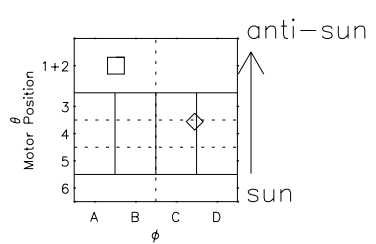

Galileo EPD Real Time All-Sky Anisotropies 96176

Software Version: RTSKY_FLUX V 1.20
 Data Production: 06-03-00
 Plot Production: Fri Sep 14 06:20:57 2001
 Color File: wondr3
 Geofactor File: 1.1

00:00:00 1996-176	176-06	176-12	176-18	00:00:00 1996-177	
+	+	+	+	+	X JSE(R _j)
10.82	11.60	12.35	13.07	13.78	Y JSE(R _j)
-43.76	-41.41	-38.97	-36.45	-33.88	Z JSE(R _j)
-1.83	-1.66	-1.48	-1.31	-1.13	

◇ = Jupiter look direction
 □ = Corotation look direction