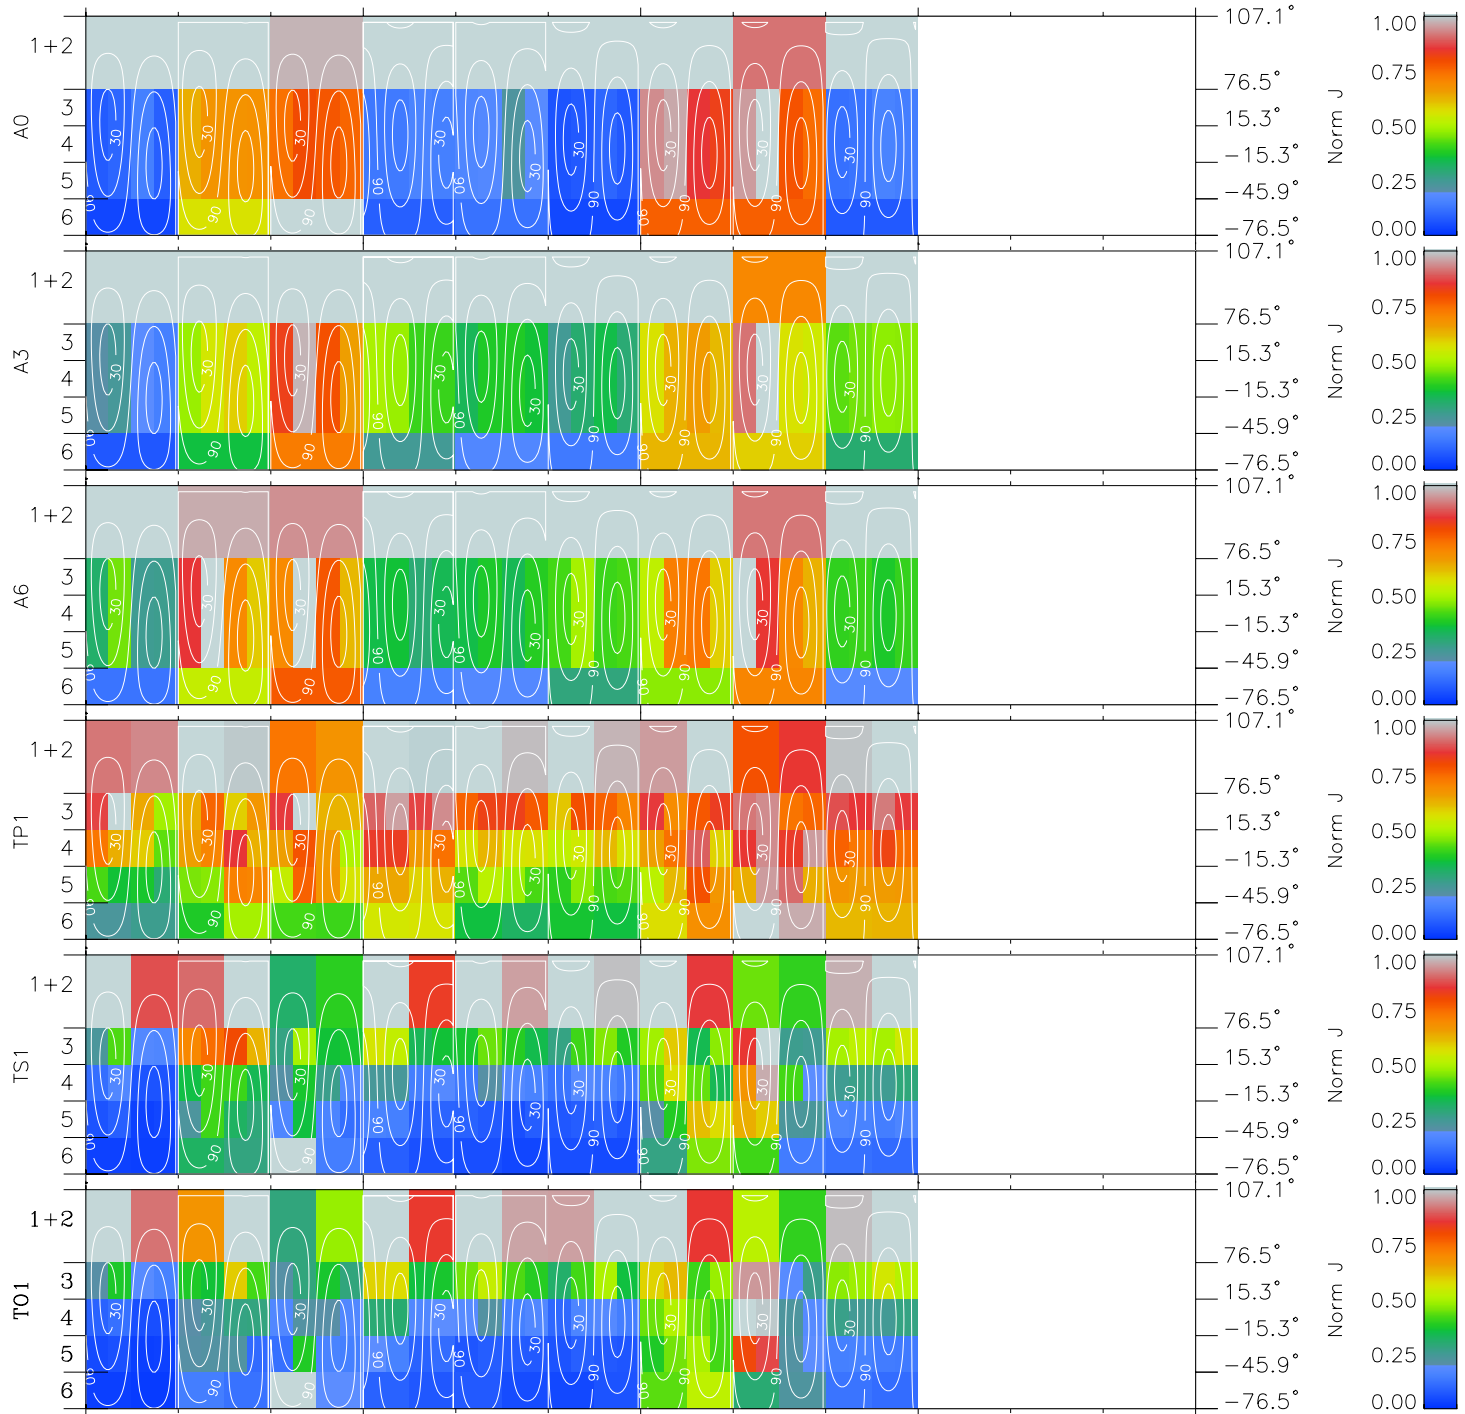

Galileo EPD Real Time All-Sky Anisotropies 96176

Software Version: RTSKY_NORM V 1.20
 Data Production: 06-03-00
 Plot Production: Fri Sep 14 06:21:02 2001
 Color File: wondr3
 Geofactor File: 1.1

00:00:00 1996-176	176-06	176-12	176-18	00:00:00 1996-177	
+	+	+	+	+	X JSE(R _j)
10.82	11.60	12.35	13.07	13.78	Y JSE(R _j)
-43.76	-41.41	-38.97	-36.45	-33.88	Z JSE(R _j)
-1.83	-1.66	-1.48	-1.31	-1.13	

- ◇ = Jupiter look direction
- = Corotation look direction