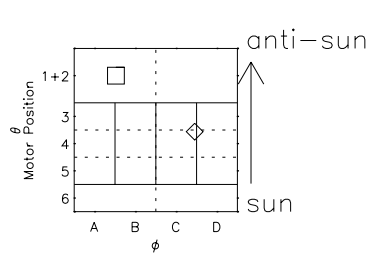

Galileo EPD Real Time All-Sky Anisotropies 96176

Software Version: RTSKY_NORM V 1.20
 Data Production: 06-03-00
 Plot Production: Fri Sep 14 06:21:02 2001
 Color File: wondr3
 Geofactor File: 1.1

00:00:00 1996-176	176-06	176-12	176-18	00:00:00 1996-177	
+	+	+	+	+	X JSE(R _j)
10.82	11.60	12.35	13.07	13.78	Y JSE(R _j)
-43.76	-41.41	-38.97	-36.45	-33.88	Z JSE(R _j)
-1.83	-1.66	-1.48	-1.31	-1.13	

- ◇ = Jupiter look direction
- = Corotation look direction