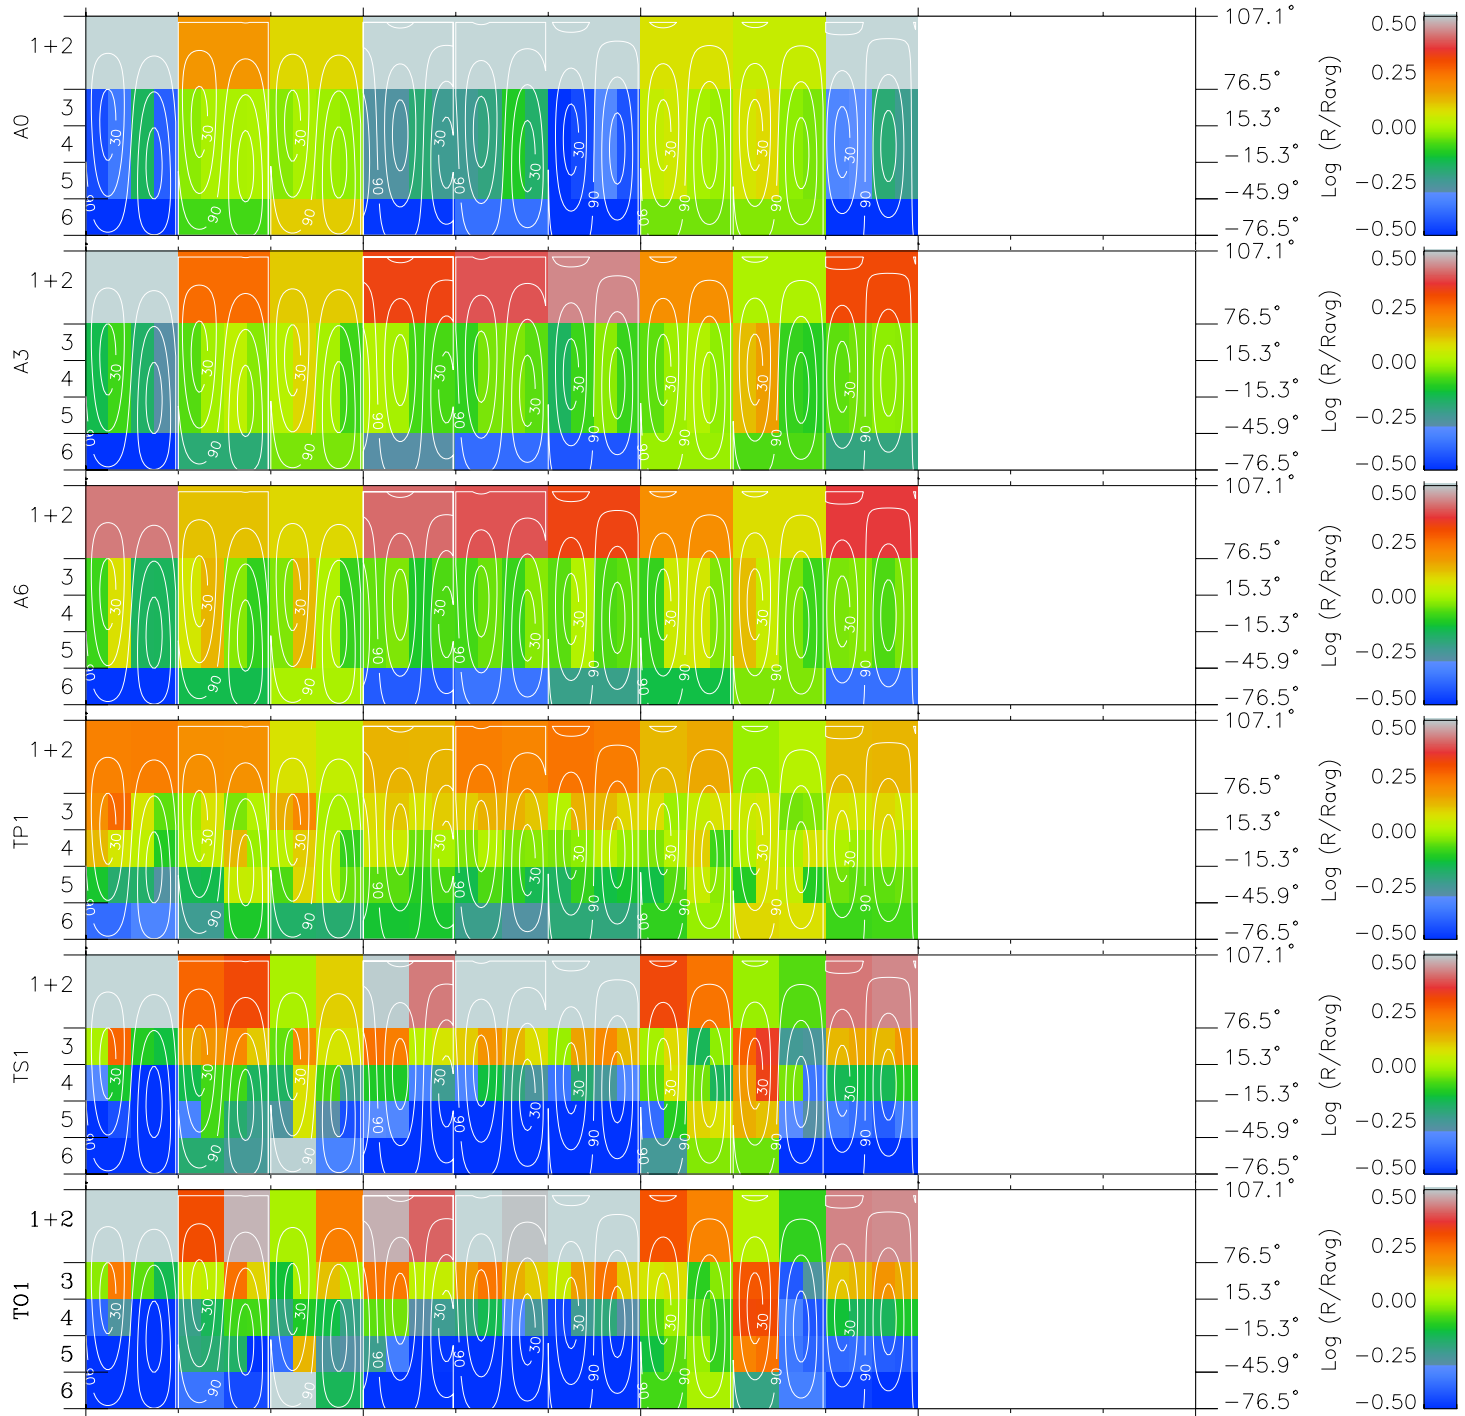

Galileo EPD Real Time All-Sky Anisotropies 96176

Software Version: RTSKY_MEAN V 1.20
 Data Production: 06-03-00
 Plot Production: Fri Sep 14 06:20:40 2001
 Color File: wondr3
 Geofactor File: 1.1

00:00:00 1996-176	176-06	176-12	176-18	00:00:00 1996-177	
+	+	+	+	+	X JSE(R _j)
10.82	11.60	12.35	13.07	13.78	Y JSE(R _j)
-43.76	-41.41	-38.97	-36.45	-33.88	Z JSE(R _j)
-1.83	-1.66	-1.48	-1.31	-1.13	

- ◇ = Jupiter look direction
- = Corotation look direction