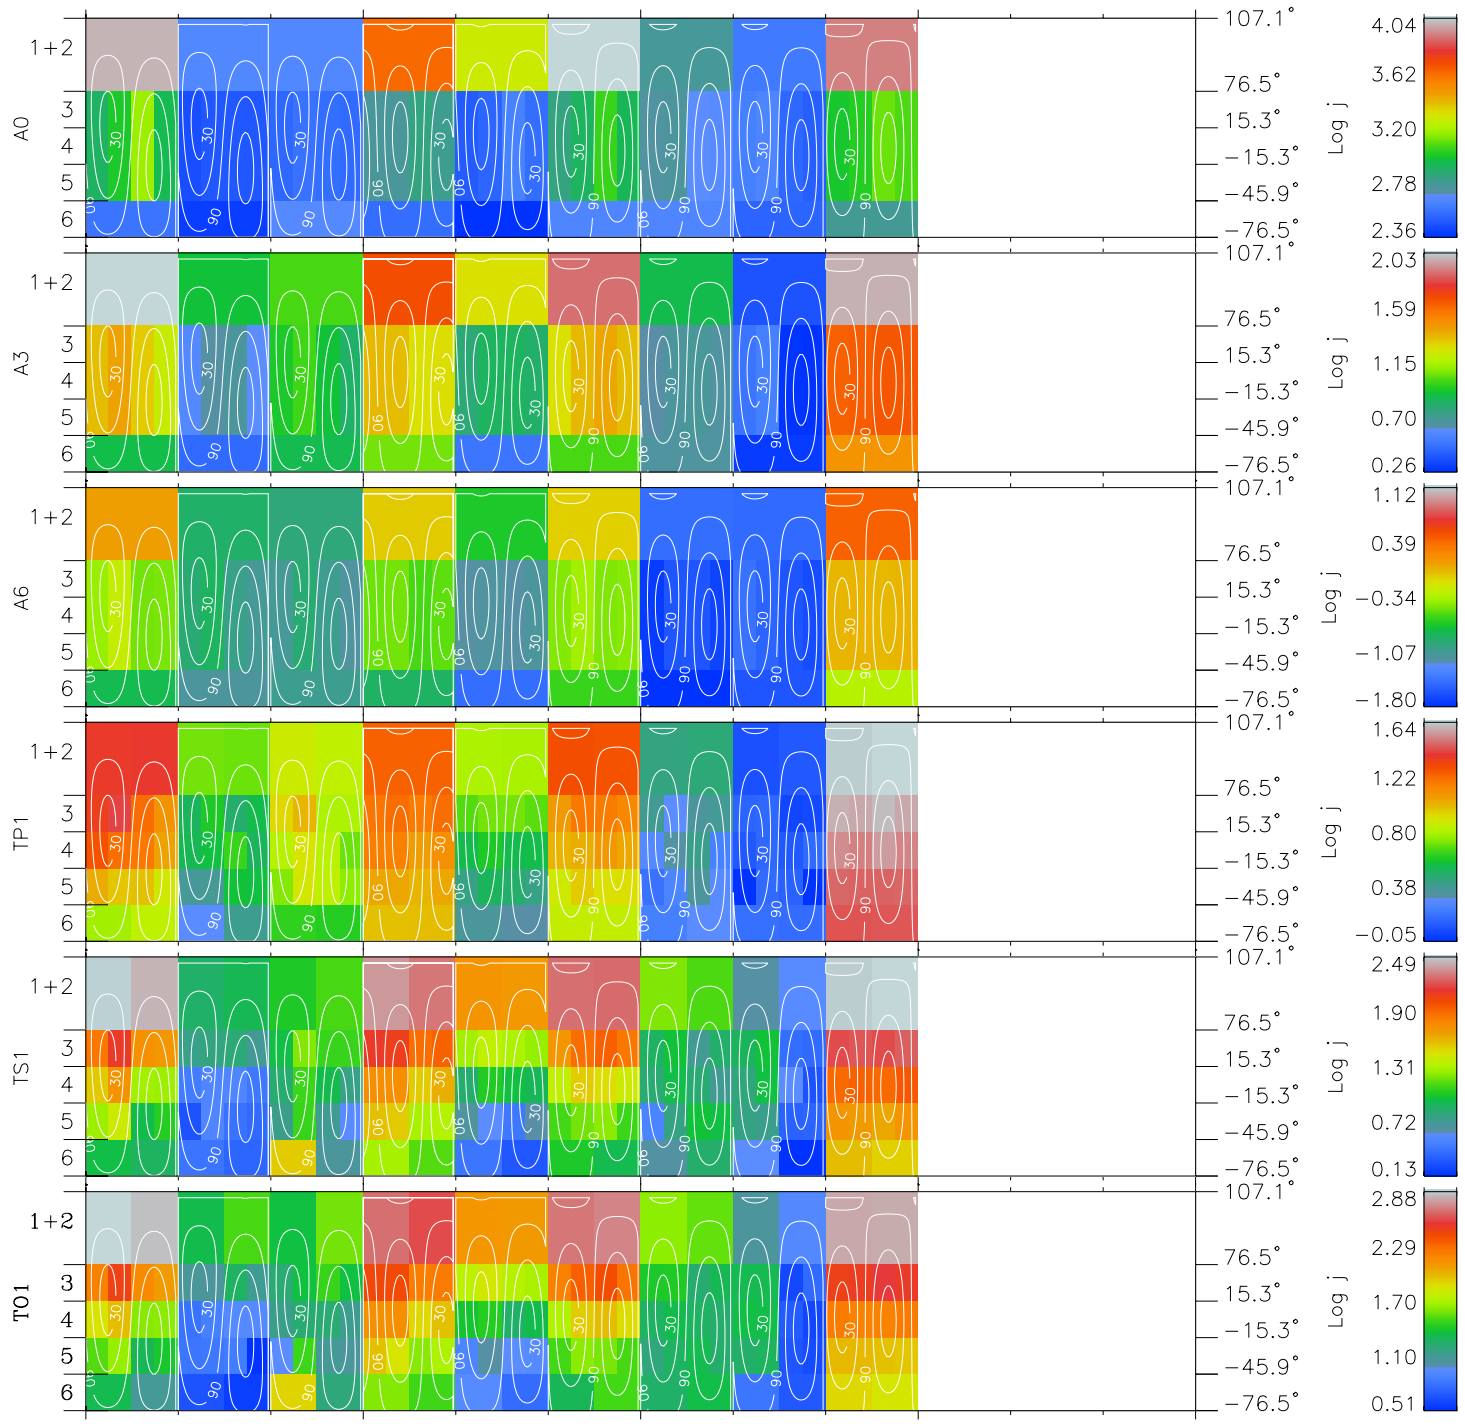

Galileo EPD Real Time All-Sky Anisotropies 96176

Software Version: RTSKY_FLUX V 1.20
 Data Production: 06-03-00
 Plot Production: Fri Sep 14 06:20:51 2001
 Color File: wondr3
 Geofactor File: 1.1

00:00:00 1996-176	176-06	176-12	176-18	00:00:00 1996-177	
+	+	+	+	+	
10.82	11.60	12.35	13.07	13.78	X JSE(R _j)
-43.76	-41.41	-38.97	-36.45	-33.88	Y JSE(R _j)
-1.83	-1.66	-1.48	-1.31	-1.13	Z JSE(R _j)

- ◇ = Jupiter look direction
- = Corotation look direction