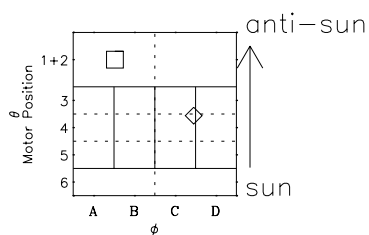

Galileo EPD Real-Time Omni 96176

Software Version: RTLINE_OMNI V 1.20
Data Production: 06-03-00
Plot Production: Fri Sep 14 06:22:07 2001

◇ = Jupiter look direction
□ = Corotation look direction