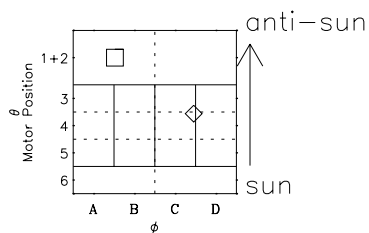

Galileo EPD Real-Time Omni 96176

Software Version: RTLINE_OMNI V 1.20
Data Production: 06-03-00
Plot Production: Fri Sep 14 06:22:06 2001

◇ = Jupiter look direction
□ = Corotation look direction