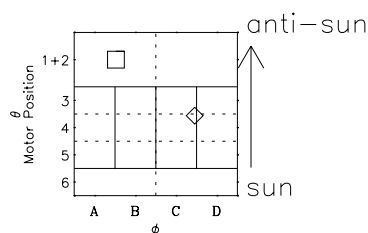

Galileo EPD Real-Time Six-Sector 96176

Software Version: RTLINE_R6 V 1.20
Data Production: 06-03-00
Plot Production: Fri Sep 14 06:22:14 2001

◇ = Jupiter look direction
□ = Corotation look direction