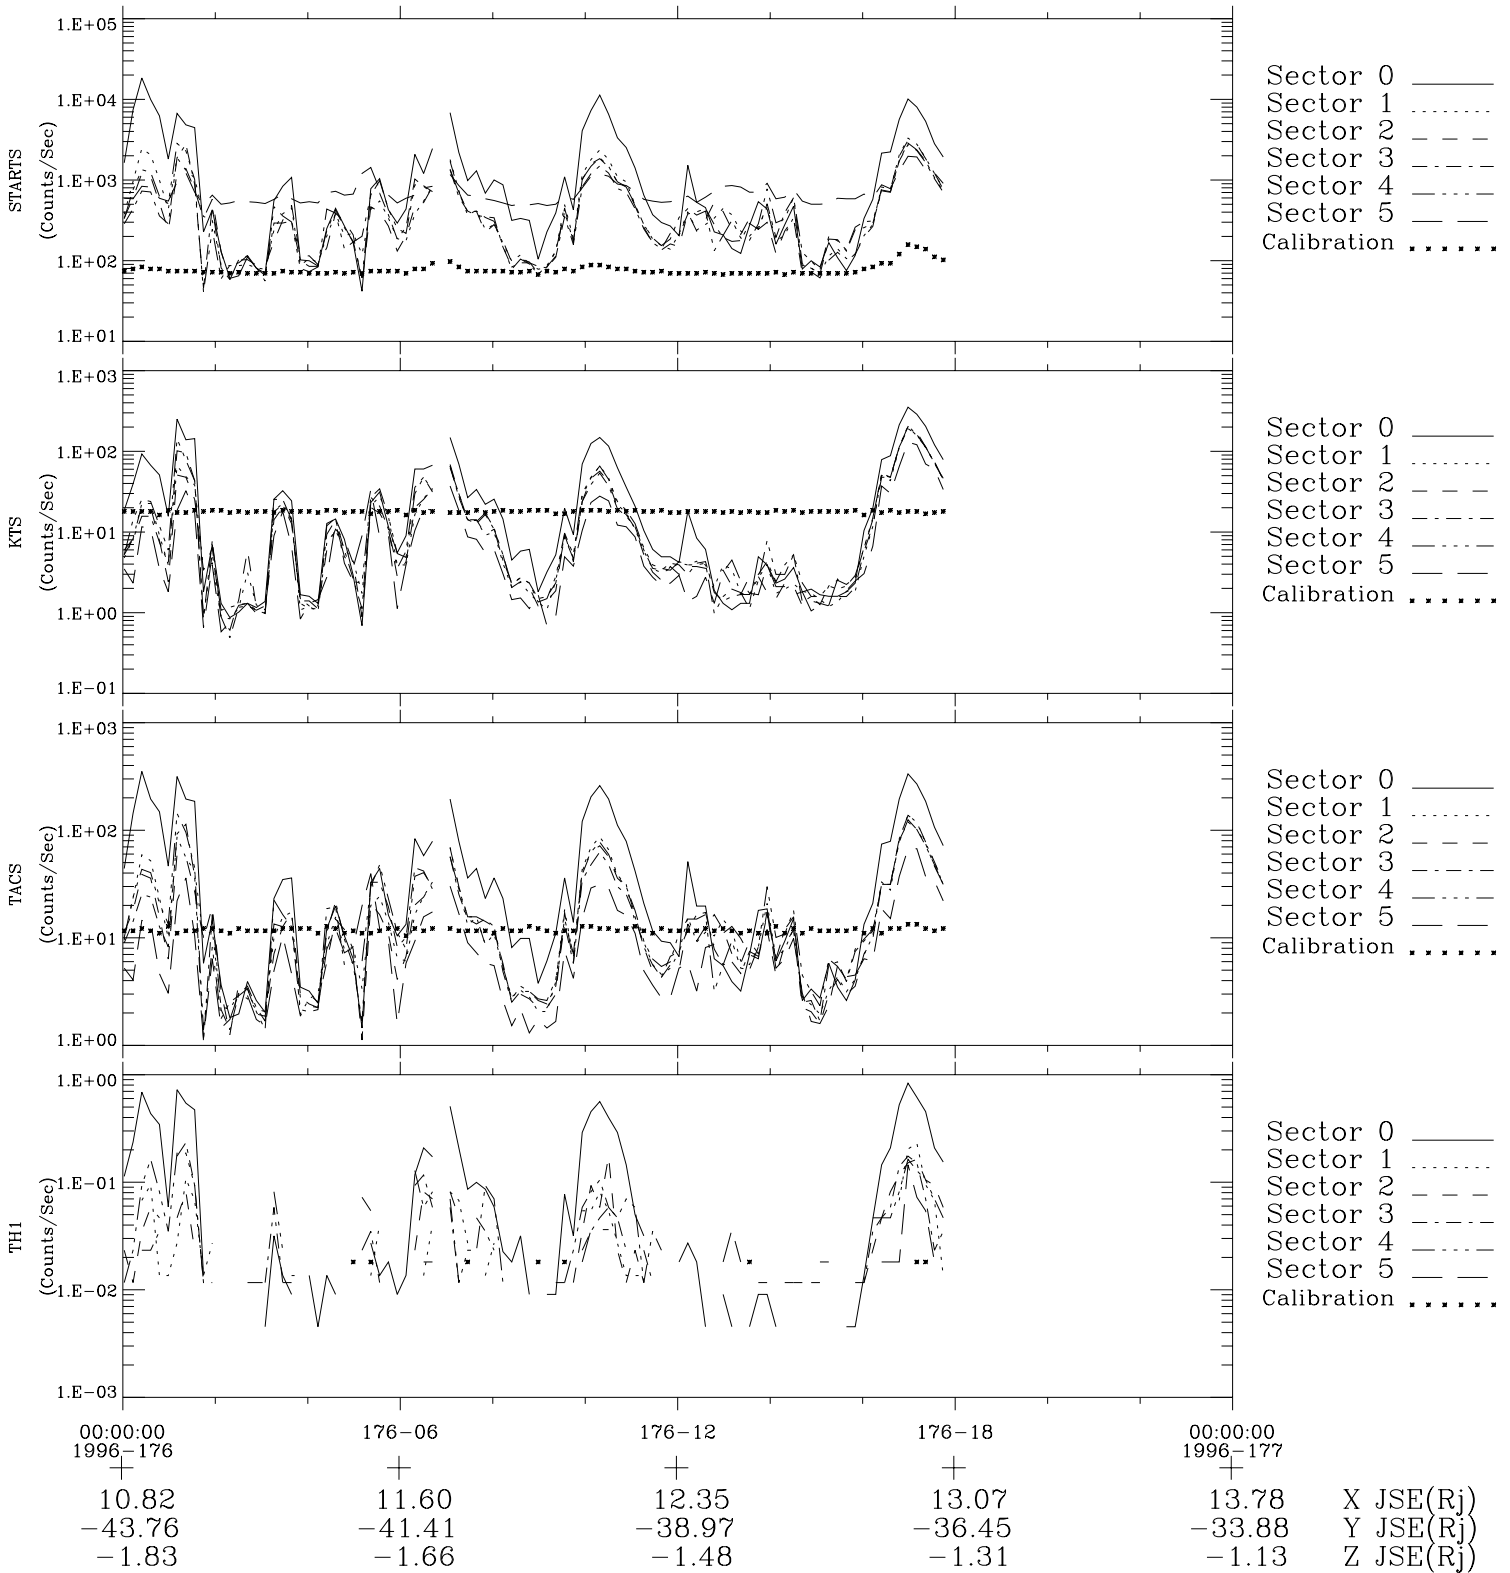

Galileo EPD Real-Time Six-Sector 96176

Software Version: RTLINE_R6 V 1.20
Data Production: 06-03-00
Plot Production: Fri Sep 14 06:22:14 2001

◇ = Jupiter look direction
□ = Corotation look direction