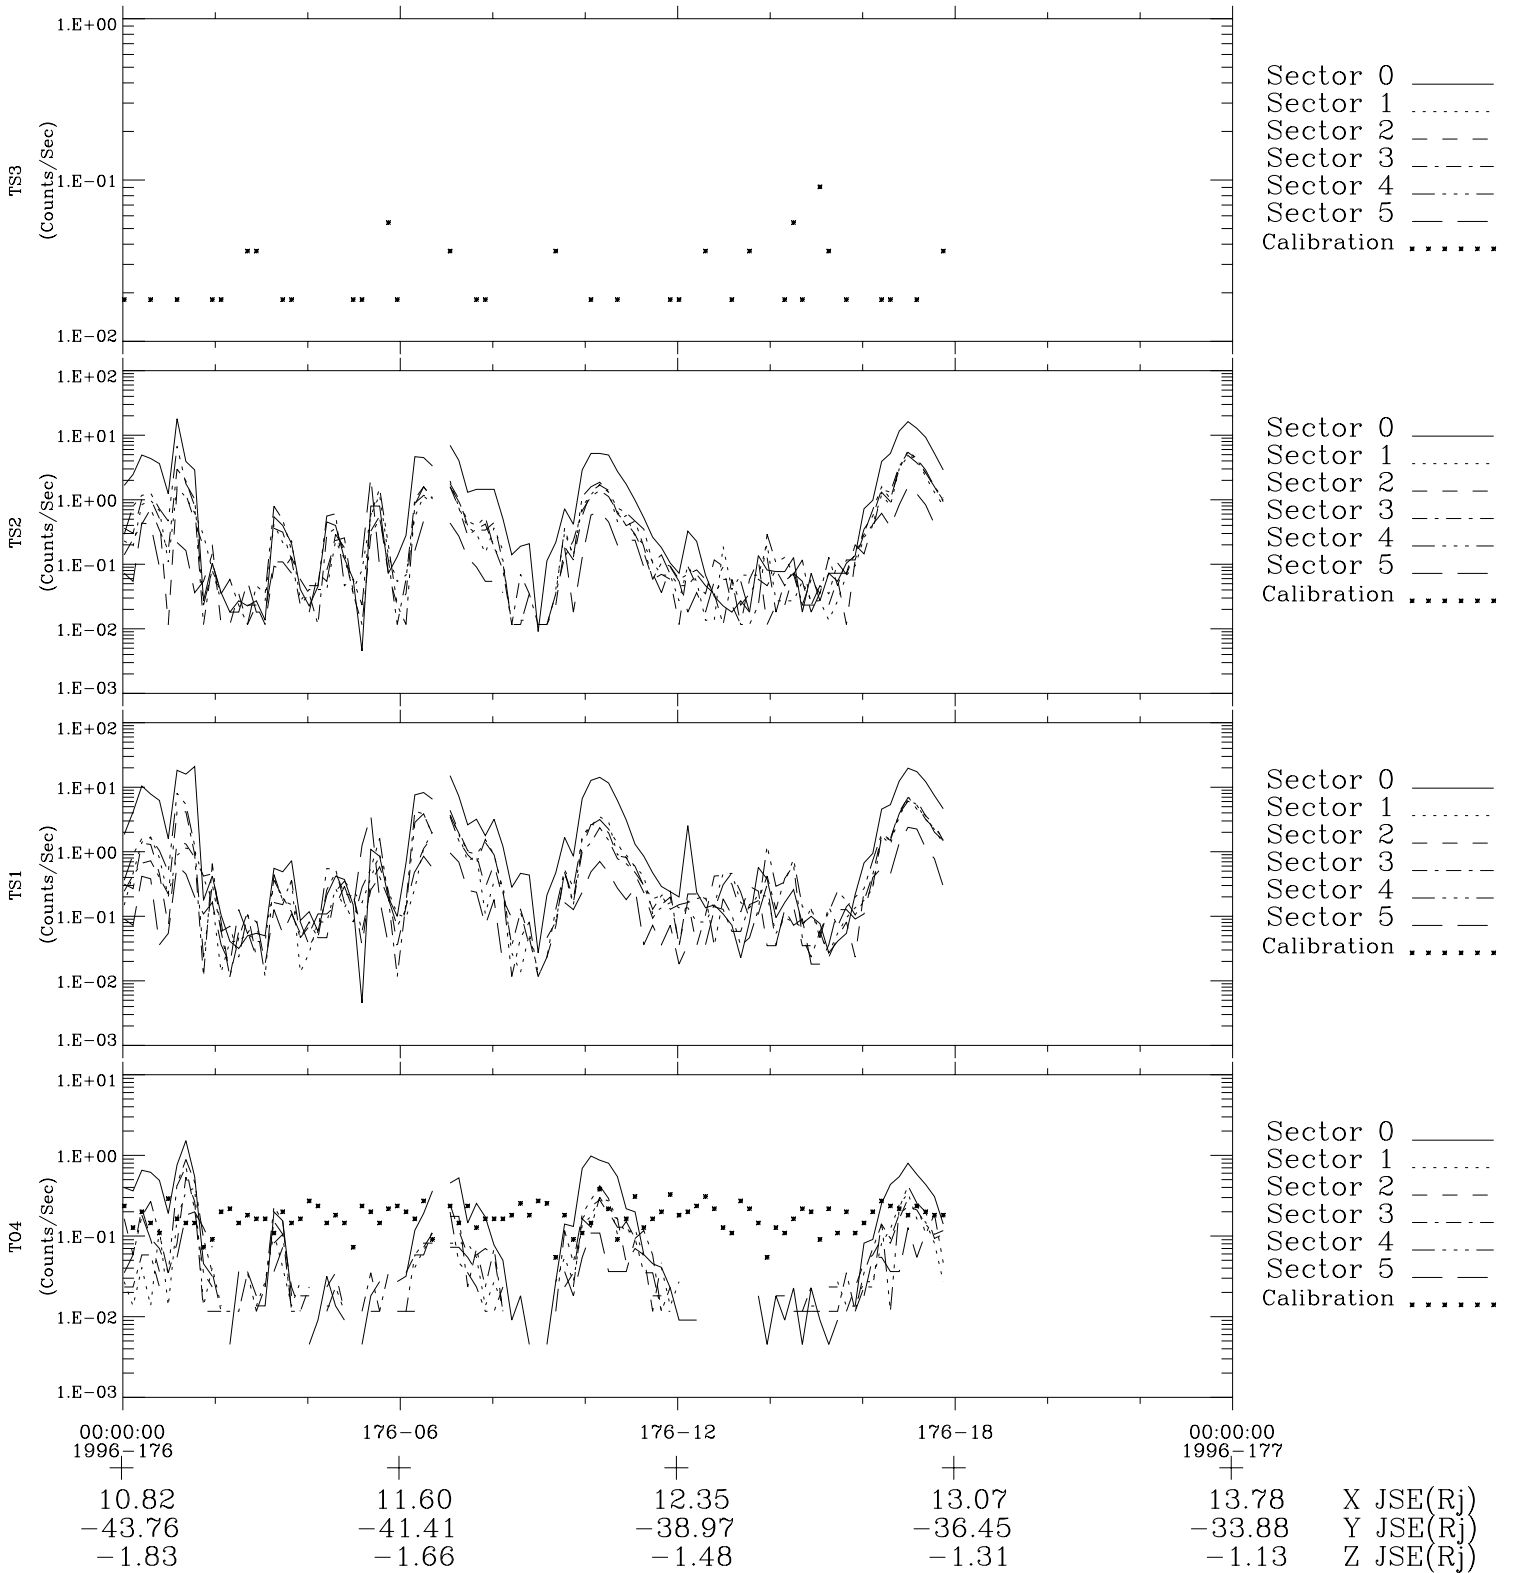

Galileo EPD Real-Time Six-Sector 96176

Software Version: RTLINE_R6 V 1.20
Data Production: 06-03-00
Plot Production: Fri Sep 14 06:22:14 2001

◇ = Jupiter look direction
□ = Corotation look direction