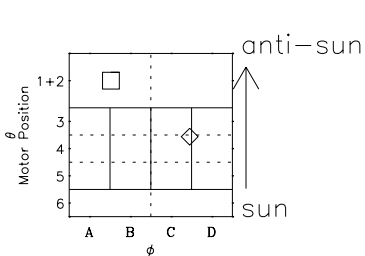

Galileo EPD Real-Time Six-Sector 96176

Software Version: RTLINE_R6 V 1.20
Data Production: 06-03-00
Plot Production: Fri Sep 14 06:22:14 2001

◇ = Jupiter look direction
□ = Corotation look direction