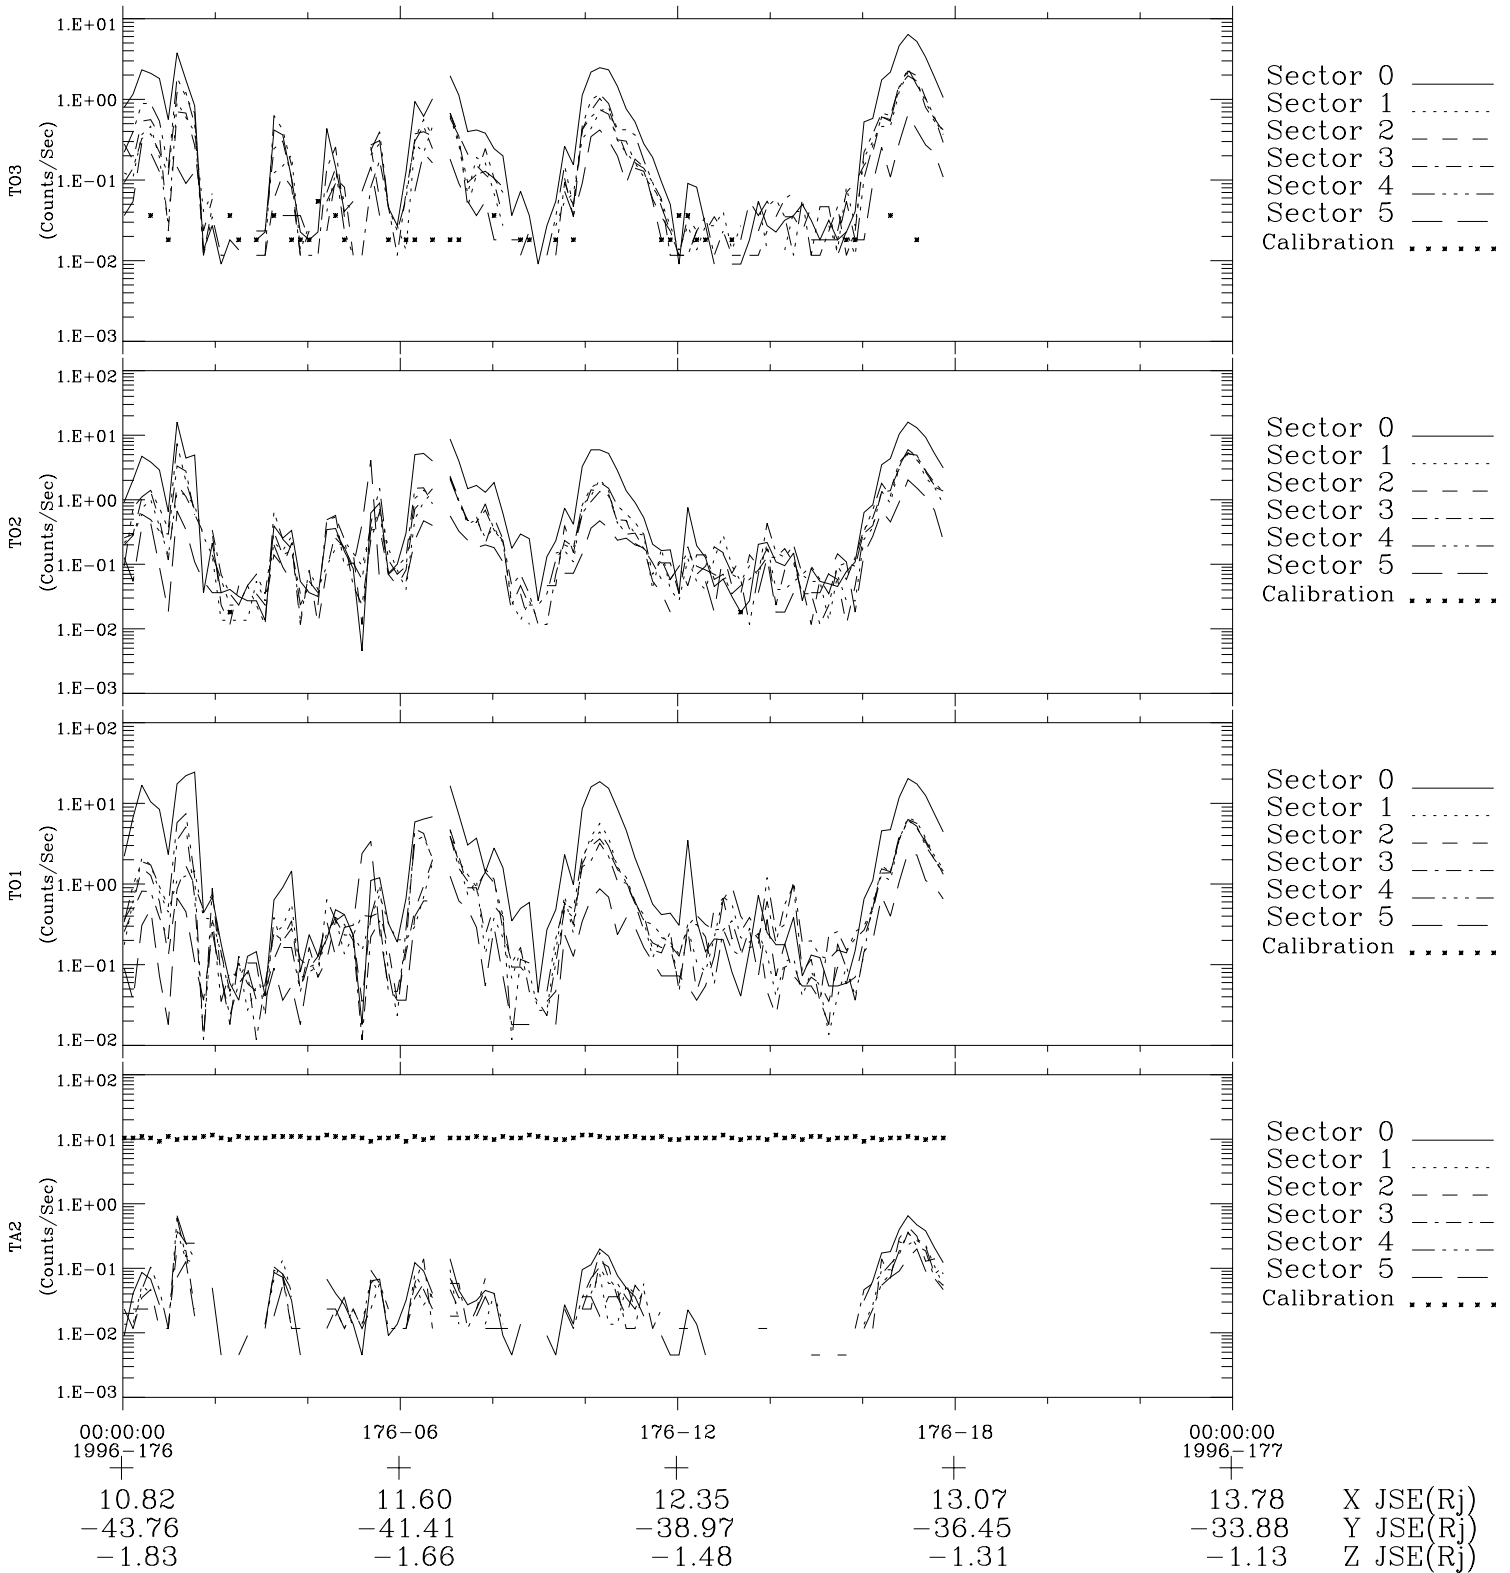

# Galileo EPD Real-Time Six-Sector 96176

Software Version: RTLINE\_R6 V 1.20  
Data Production: 06-03-00  
Plot Production: Fri Sep 14 06:22:13 2001

◇ = Jupiter look direction  
□ = Corotation look direction