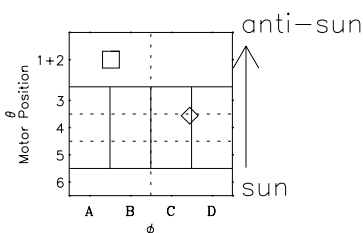

# Galileo EPD Real-Time Six-Sector 96176

Software Version: RTLINE\_R6 V 1.20  
Data Production: 06-03-00  
Plot Production: Fri Sep 14 06:22:13 2001

◇ = Jupiter look direction  
□ = Corotation look direction