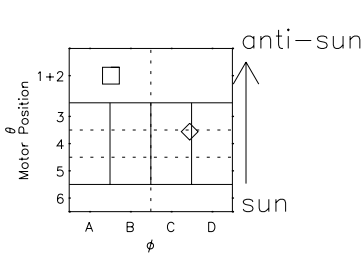

Galileo EPD Real Elevation Anisotropies 96176

Software Version: RTELEV_NORM V 1.20
 Data Production: 06-03-00
 Plot Production: Fri Sep 14 06:21:36 2001
 Color File: wondr3
 Geofactor File: 1.1

- ◇ = Jupiter look direction
- = Corotation look direction