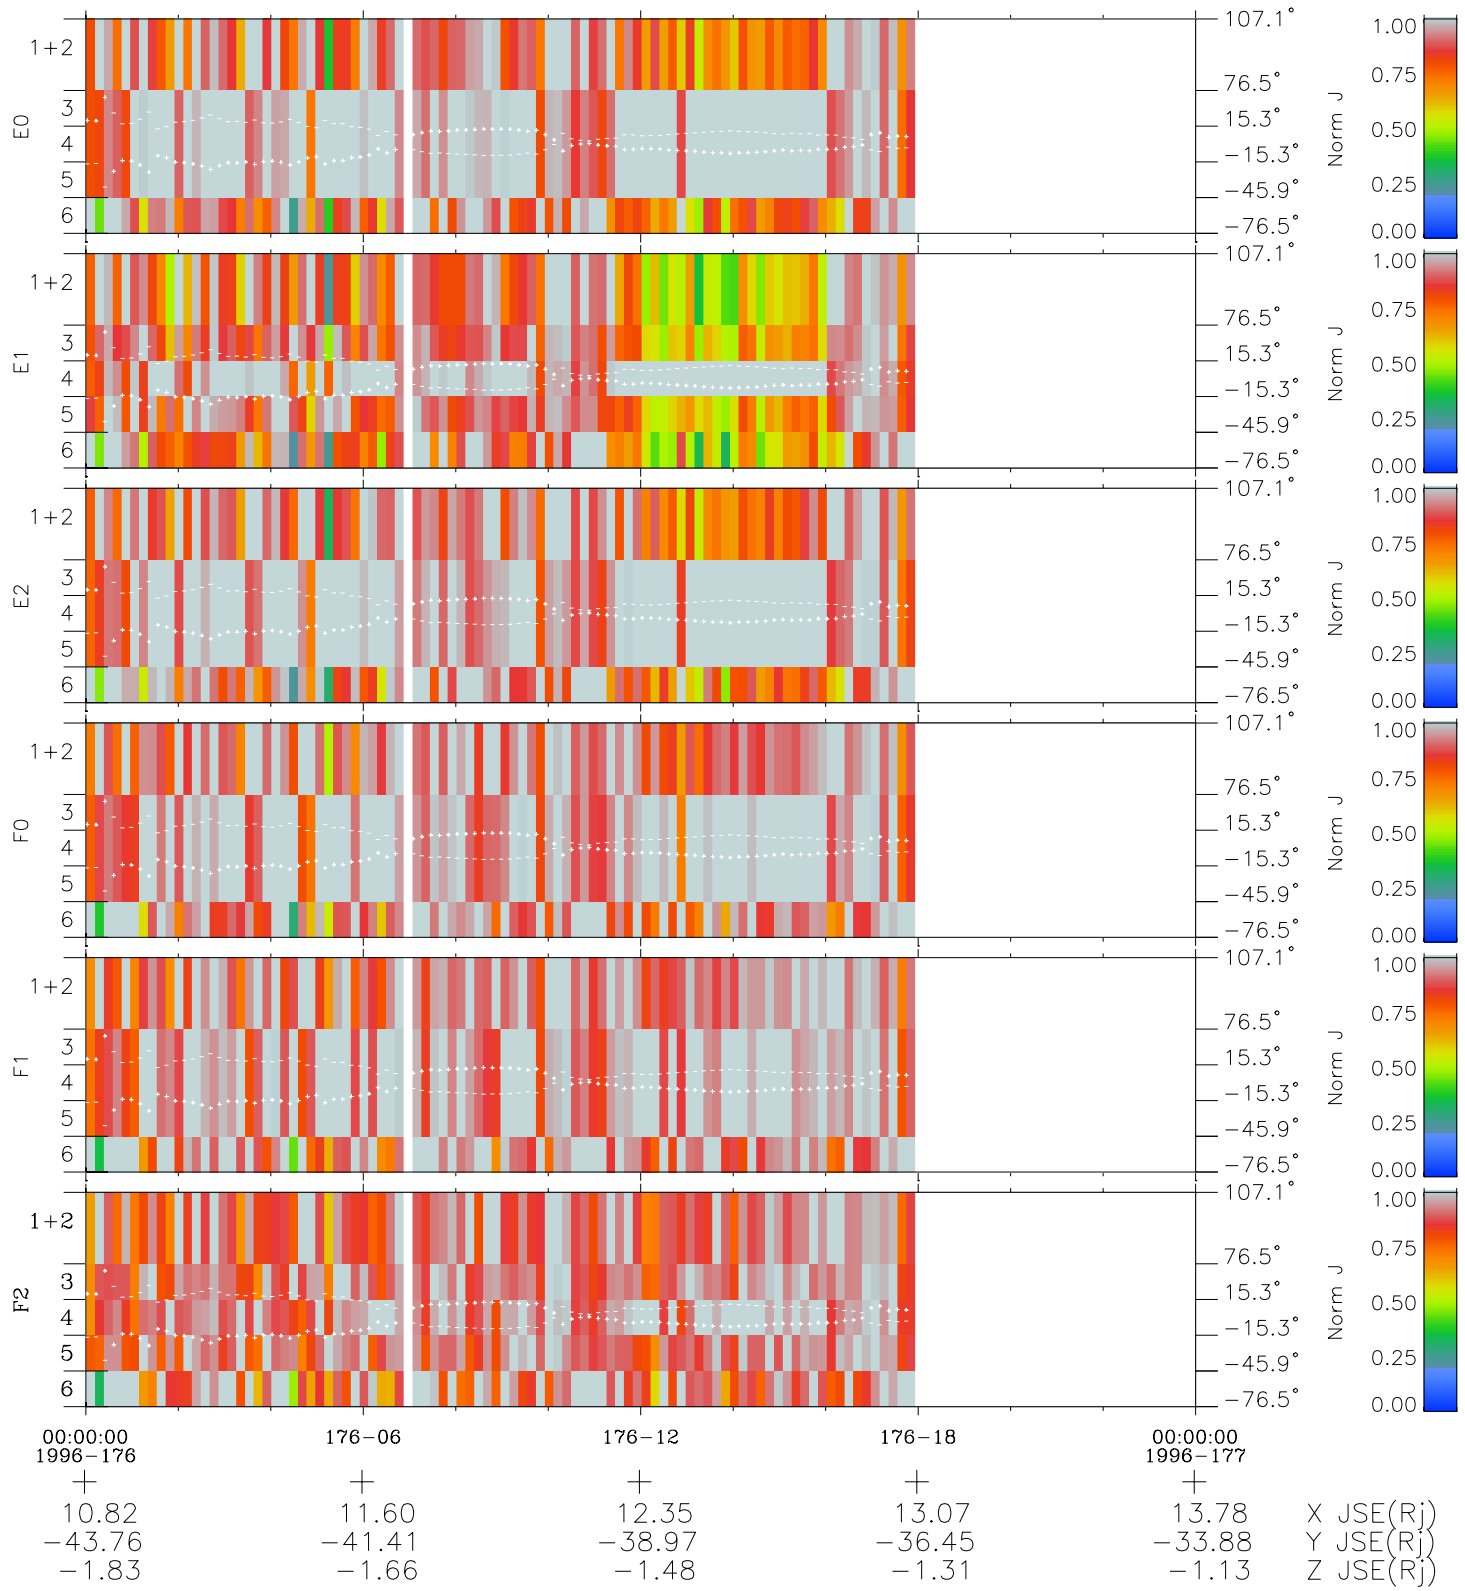

Galileo EPD Real Elevation Anisotropies 96176

Software Version: RTELEV_NORM V 1.20
 Data Production: 06-03-00
 Plot Production: Fri Sep 14 06:21:36 2001
 Color File: wondr3
 Geofactor File: 1.1

- ◇ = Jupiter look direction
- = Corotation look direction