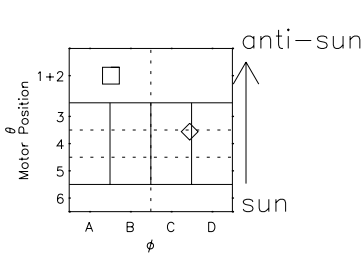

Galileo EPD Real Elevation Anisotropies 96176

Software Version: RTELEV_MEAN V 1.20
 Data Production: 06-03-00
 Plot Production: Fri Sep 14 08:21:17 2001
 Color File: wondr3
 Geofactor File: 1.1

- ◇ = Jupiter look direction
- = Corotation look direction