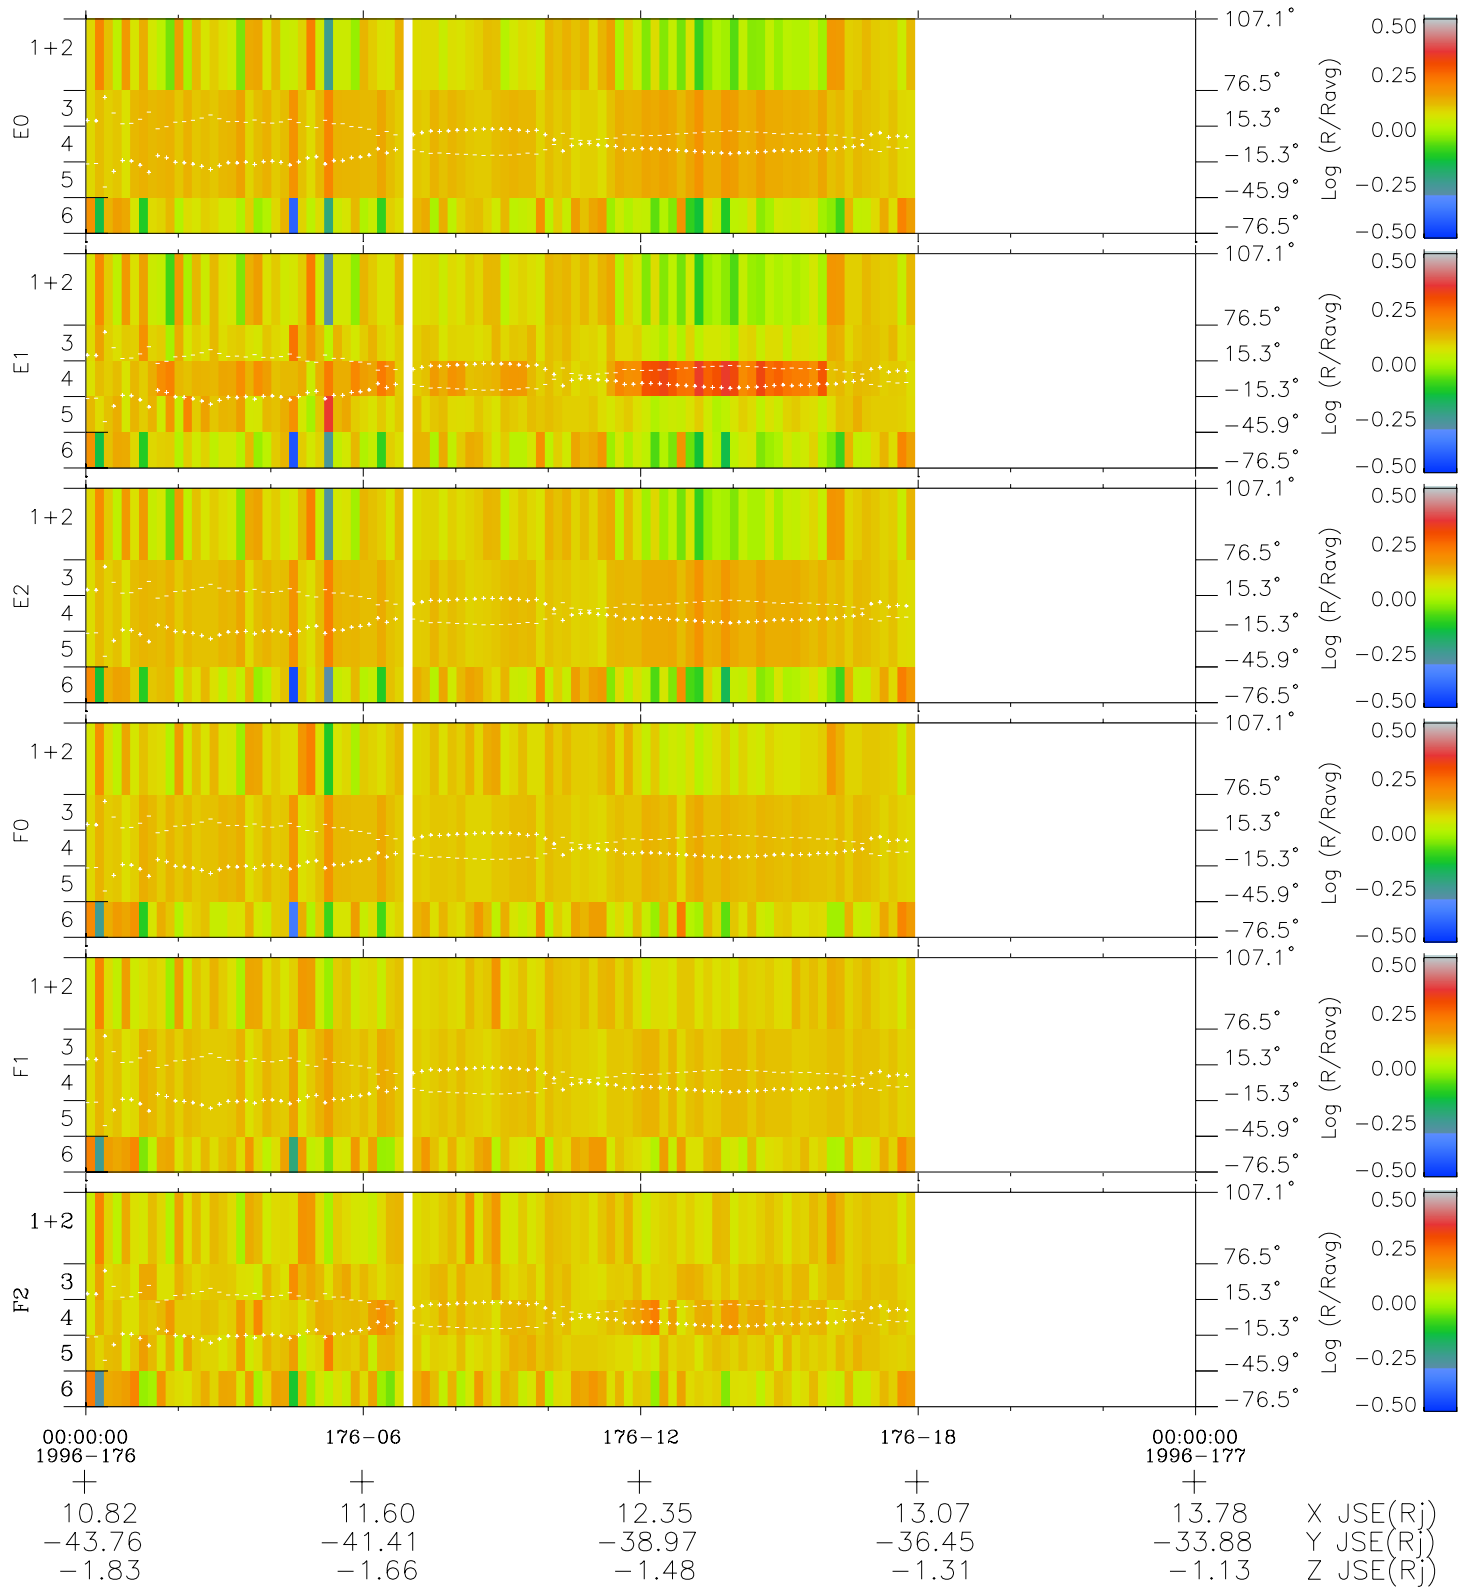

Galileo EPD Real Elevation Anisotropies 96176

Software Version: RTELEV_MEAN V 1.20
 Data Production: 06-03-00
 Plot Production: Fri Sep 14 08:21:17 2001
 Color File: wondr3
 Geofactor File: 1.1

- ◇ = Jupiter look direction
- = Corotation look direction