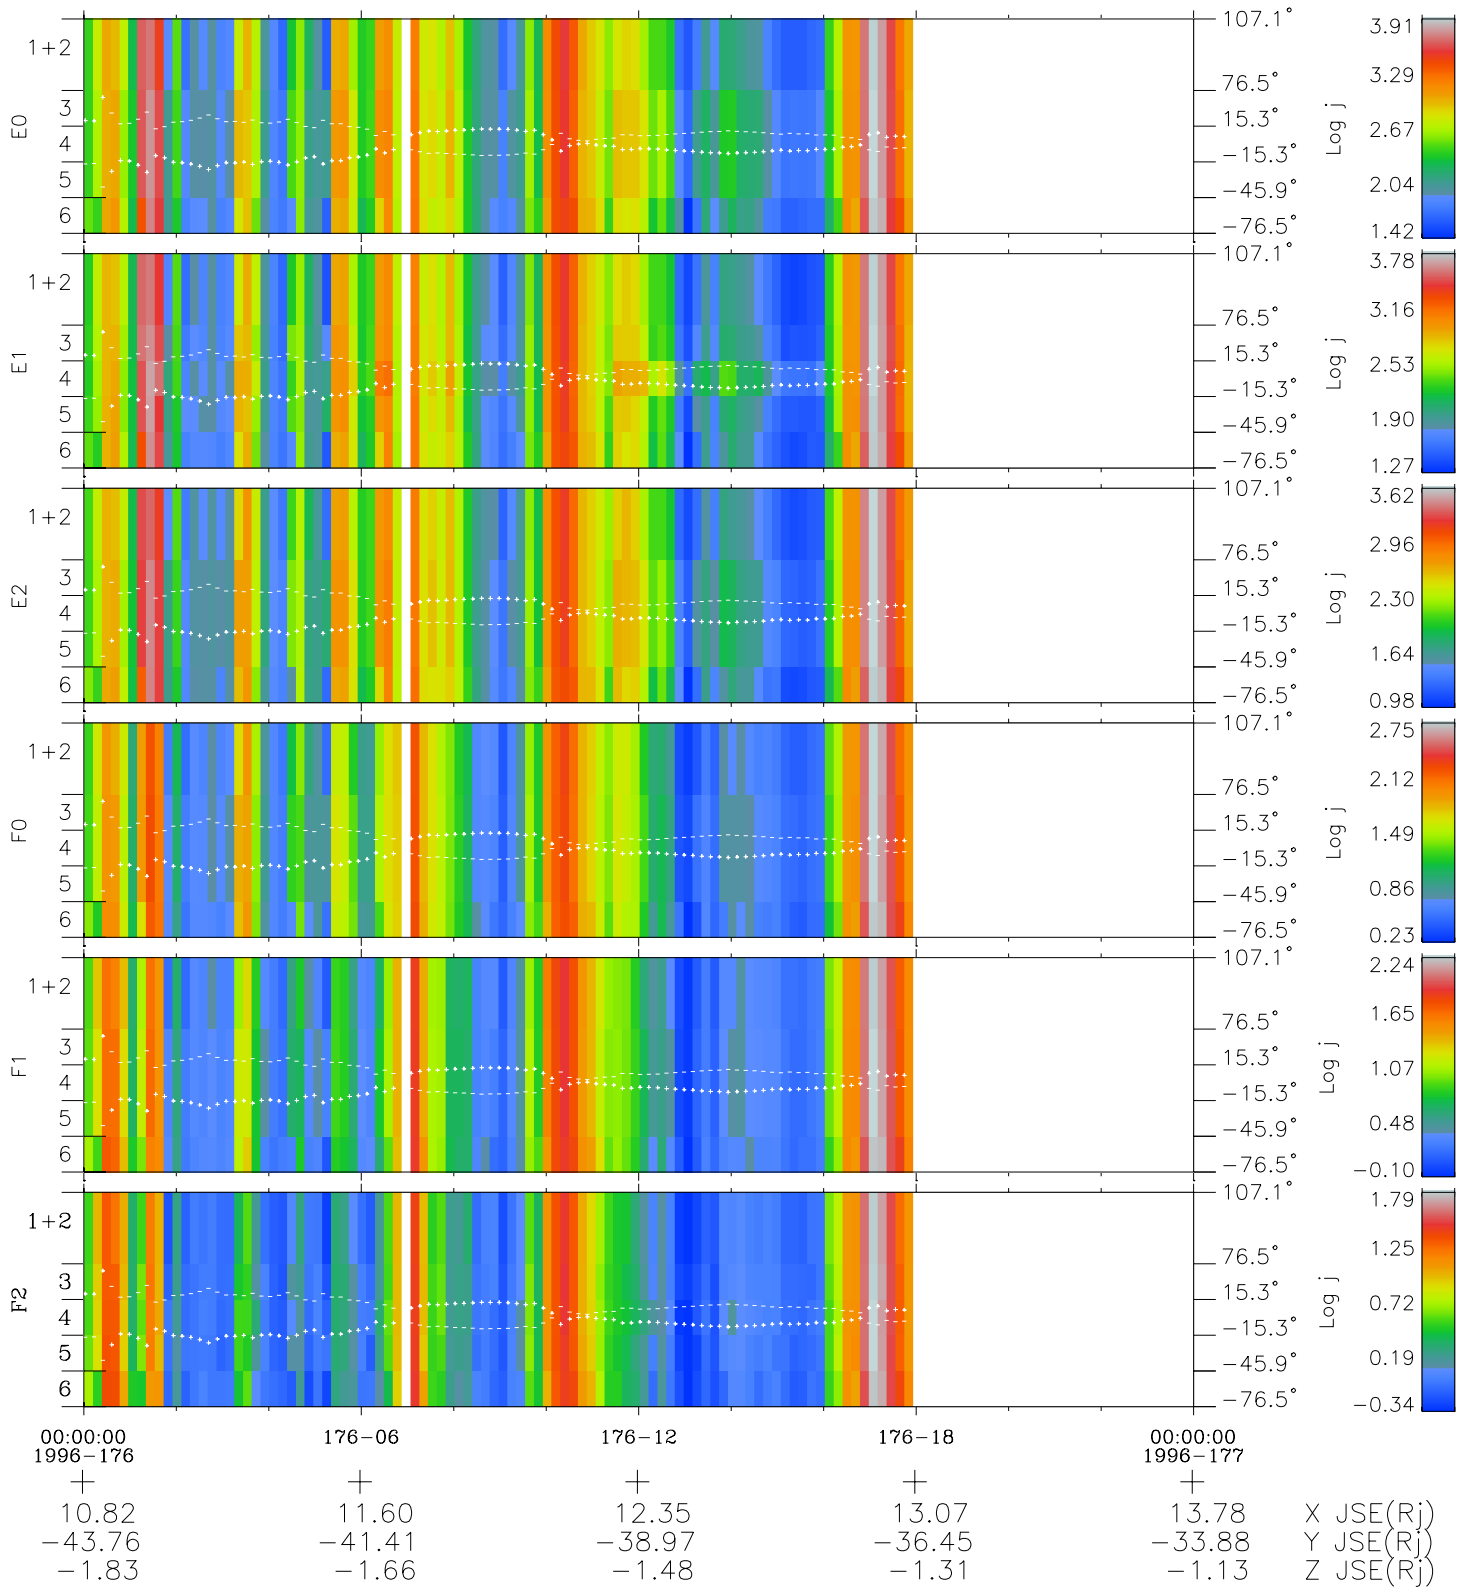

Galileo EPD Real Elevation Anisotropies 96176

Software Version: RTELEV_FLUX V 1.20
 Data Production: 06-03-00
 Plot Production: Fri Sep 14 06:21:26 2001
 Color File: wondr3
 Geofactor File: 1.1

- ◇ = Jupiter look direction
- = Corotation look direction