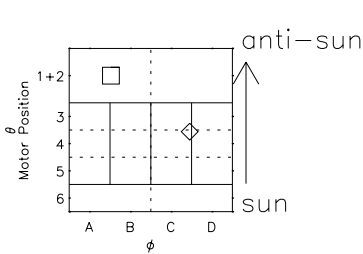

Galileo EPD Real Elevation Anisotropies 96176

Software Version: RTELEV_FLUX V 1.20
 Data Production: 06-03-00
 Plot Production: Fri Sep 14 06:21:26 2001
 Color File: wondr3
 Geofactor File: 1.1

- ◇ = Jupiter look direction
- = Corotation look direction