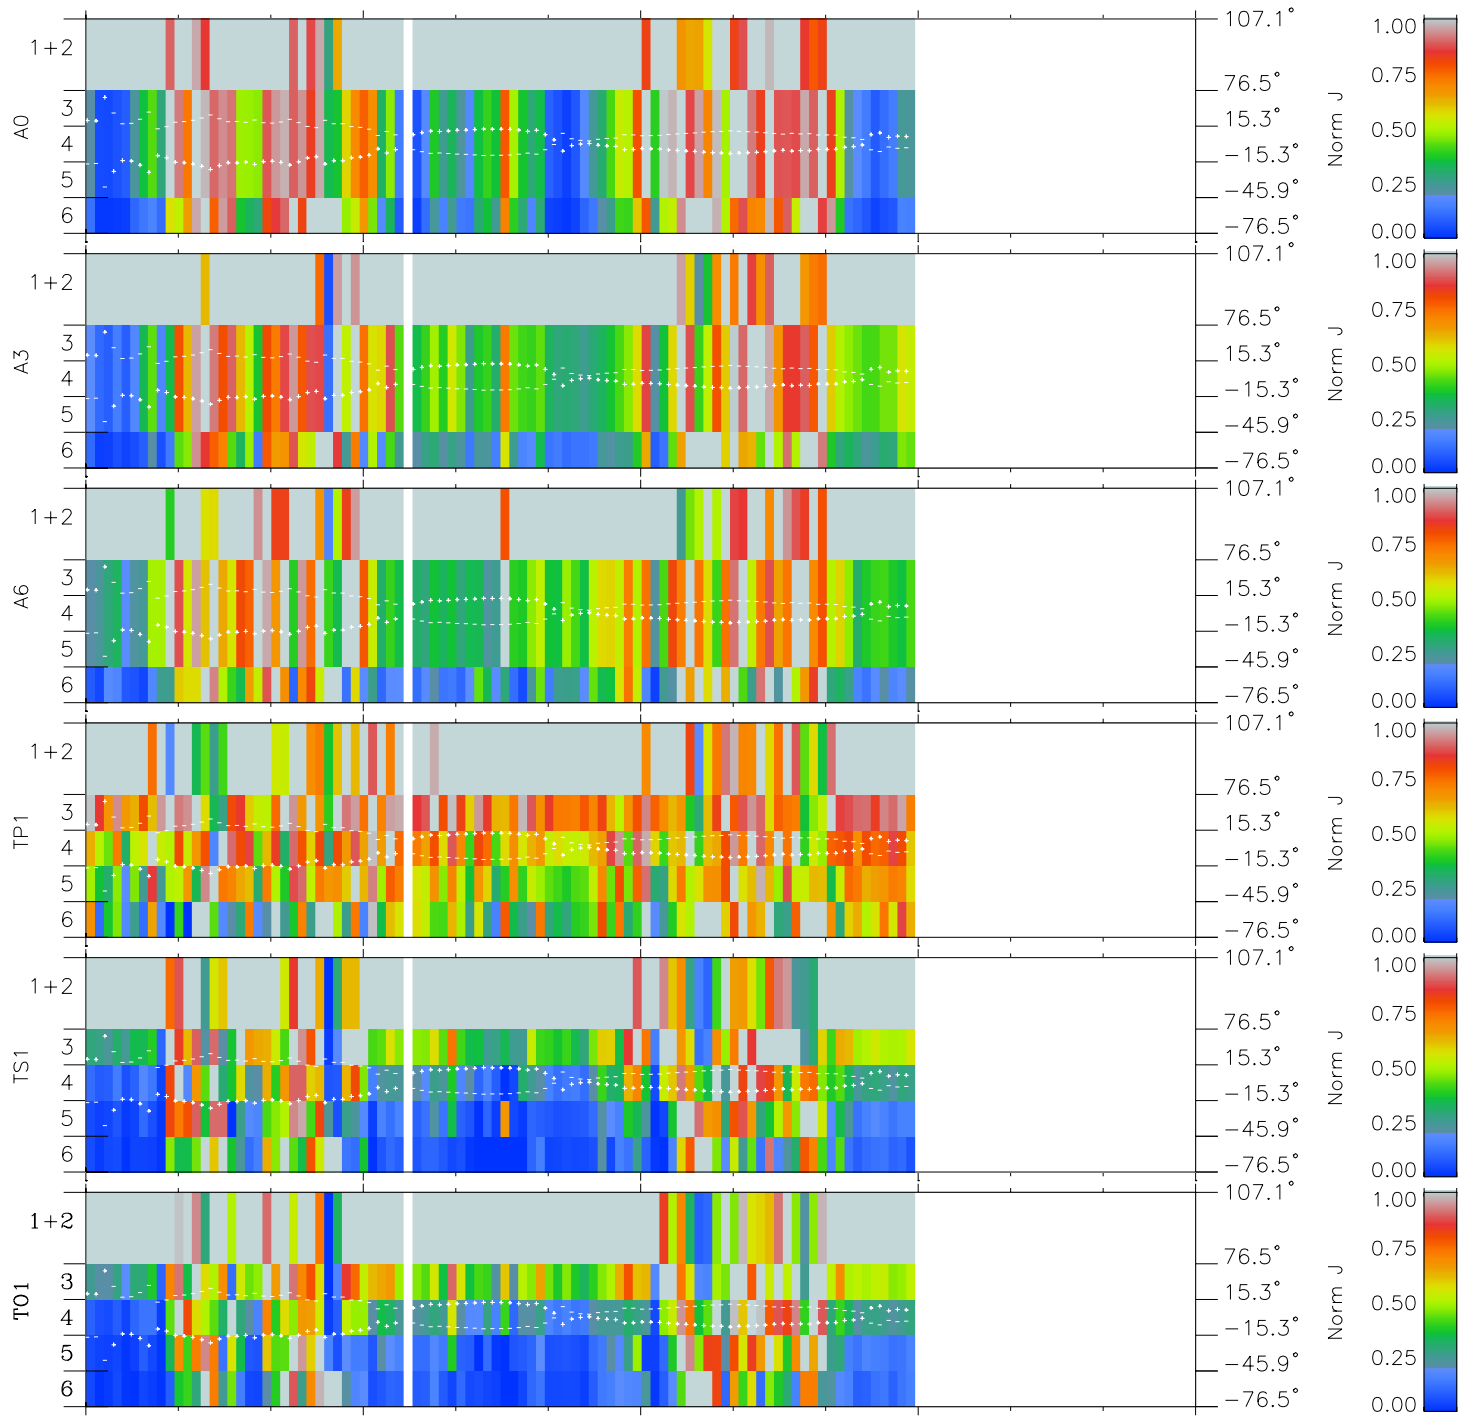

Galileo EPD Real Elevation Anisotropies 96176

Software Version: RTELEV_NORM V 1.20
 Data Production: 06-03-00
 Plot Production: Fri Sep 14 06:21:31 2001
 Color File: wondr3
 Geofactor File: 1.1

00:00:00 1996-176	176-06	176-12	176-18	00:00:00 1996-177	
+	+	+	+	+	X JSE(R _j)
10.82	11.60	12.35	13.07	13.78	Y JSE(R _j)
-43.76	-41.41	-38.97	-36.45	-33.88	Z JSE(R _j)
-1.83	-1.66	-1.48	-1.31	-1.13	

- ◇ = Jupiter look direction
- = Corotation look direction