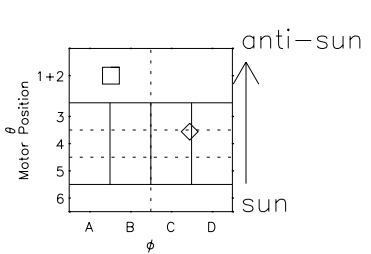

Galileo EPD Real Elevation Anisotropies 96176

Software Version: RTELEV_NORM V 1.20
 Data Production: 06-03-00
 Plot Production: Fri Sep 14 06:21:31 2001
 Color File: wondr3
 Geofactor File: 1.1

00:00:00 1996-176	176-06	176-12	176-18	00:00:00 1996-177	
+	+	+	+	+	X JSE(R _j)
10.82	11.60	12.35	13.07	13.78	Y JSE(R _j)
-43.76	-41.41	-38.97	-36.45	-33.88	Z JSE(R _j)
-1.83	-1.66	-1.48	-1.31	-1.13	

- ◇ = Jupiter look direction
- = Corotation look direction