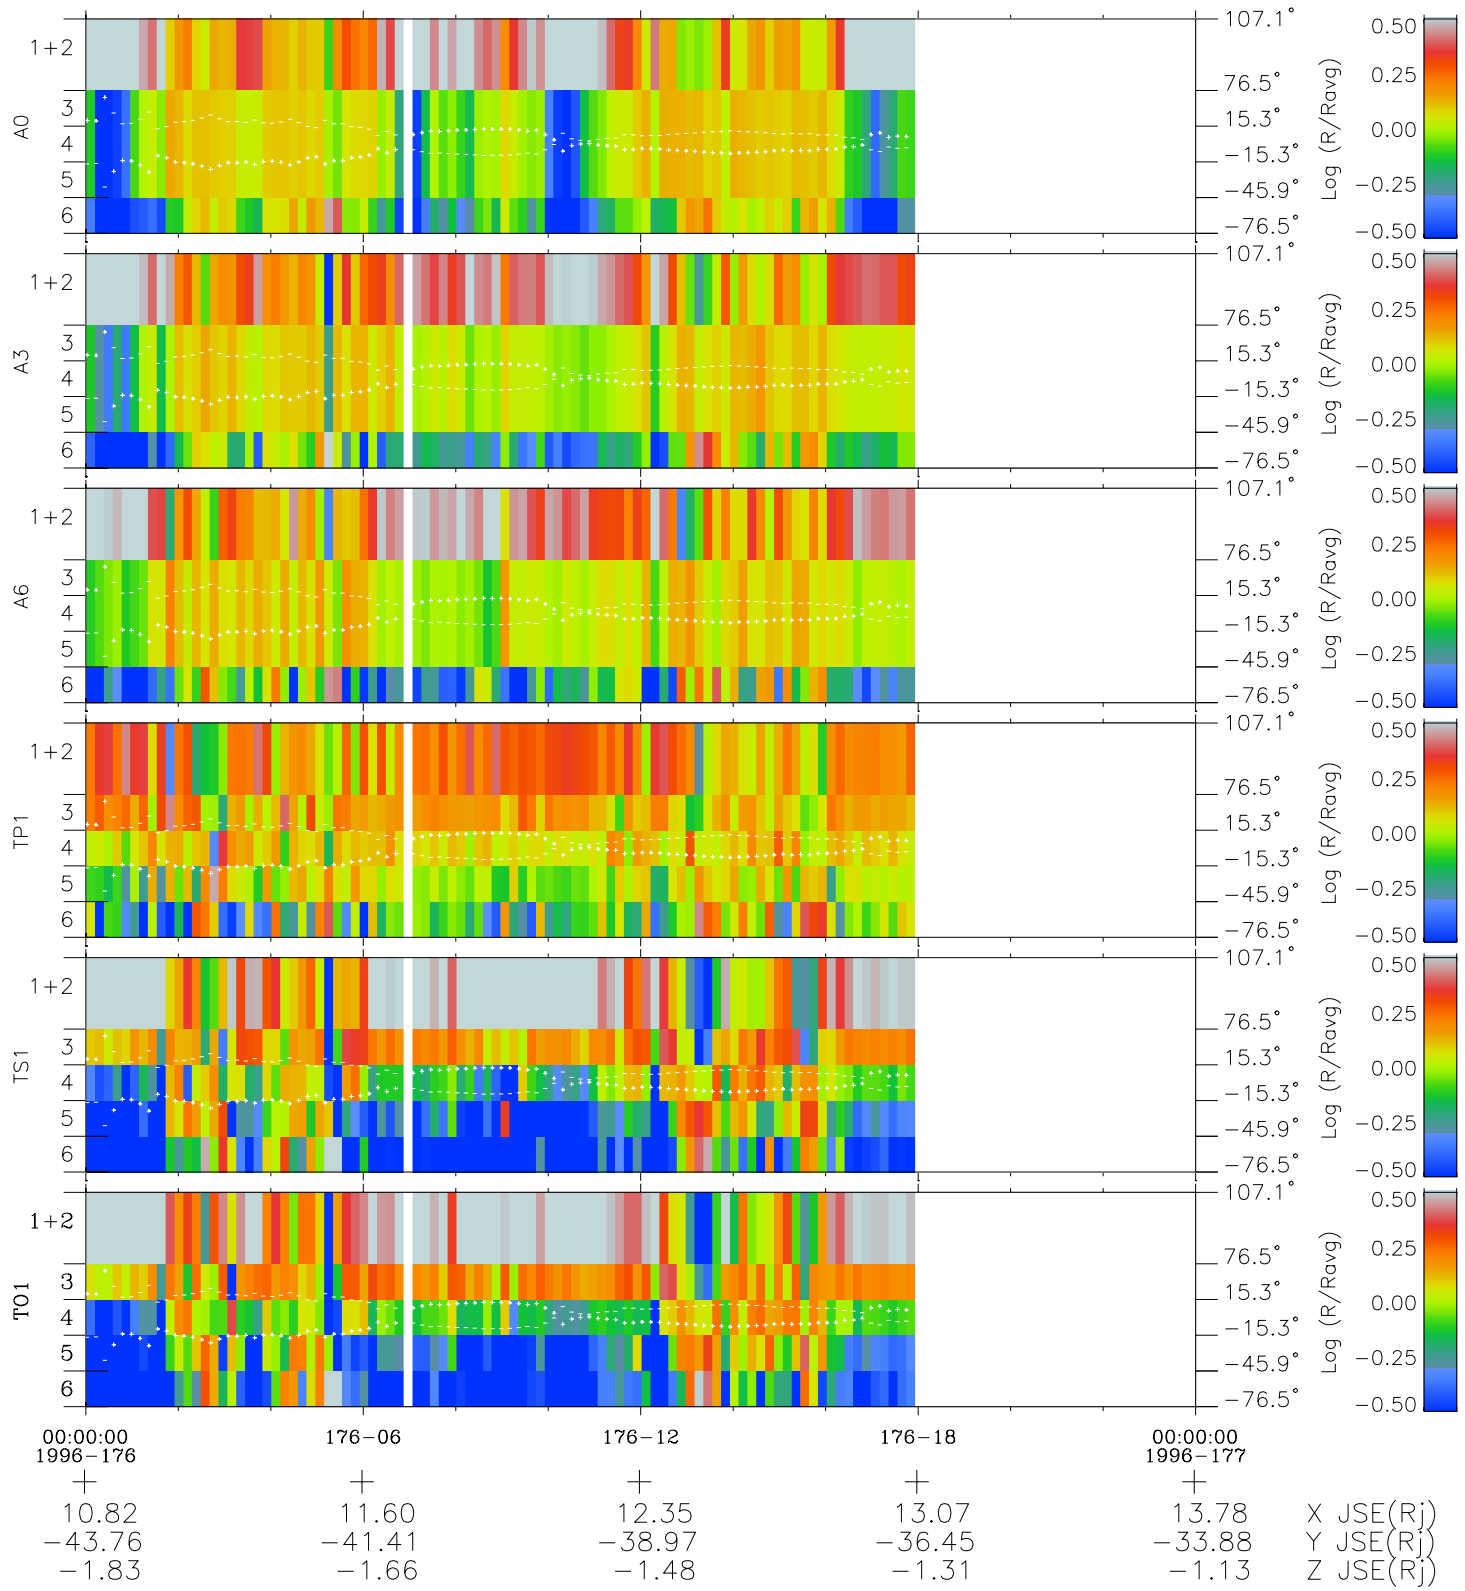

Galileo EPD Real Elevation Anisotropies 96176

Software Version: RTELEV_MEAN V 1.20
 Data Production: 06-03-00
 Plot Production: Fri Sep 14 08:21:13 2001
 Color File: wondr3
 Geofactor File: 1.1

- ◇ = Jupiter look direction
- = Corotation look direction