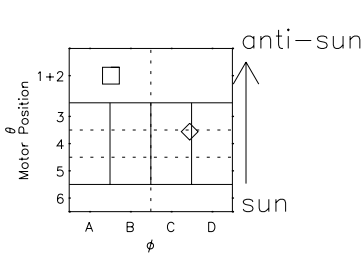

Galileo EPD Real Elevation Anisotropies 96176

Software Version: RTELEV_MEAN V 1.20
 Data Production: 06-03-00
 Plot Production: Fri Sep 14 08:21:13 2001
 Color File: wondr3
 Geofactor File: 1.1

- ◇ = Jupiter look direction
- = Corotation look direction