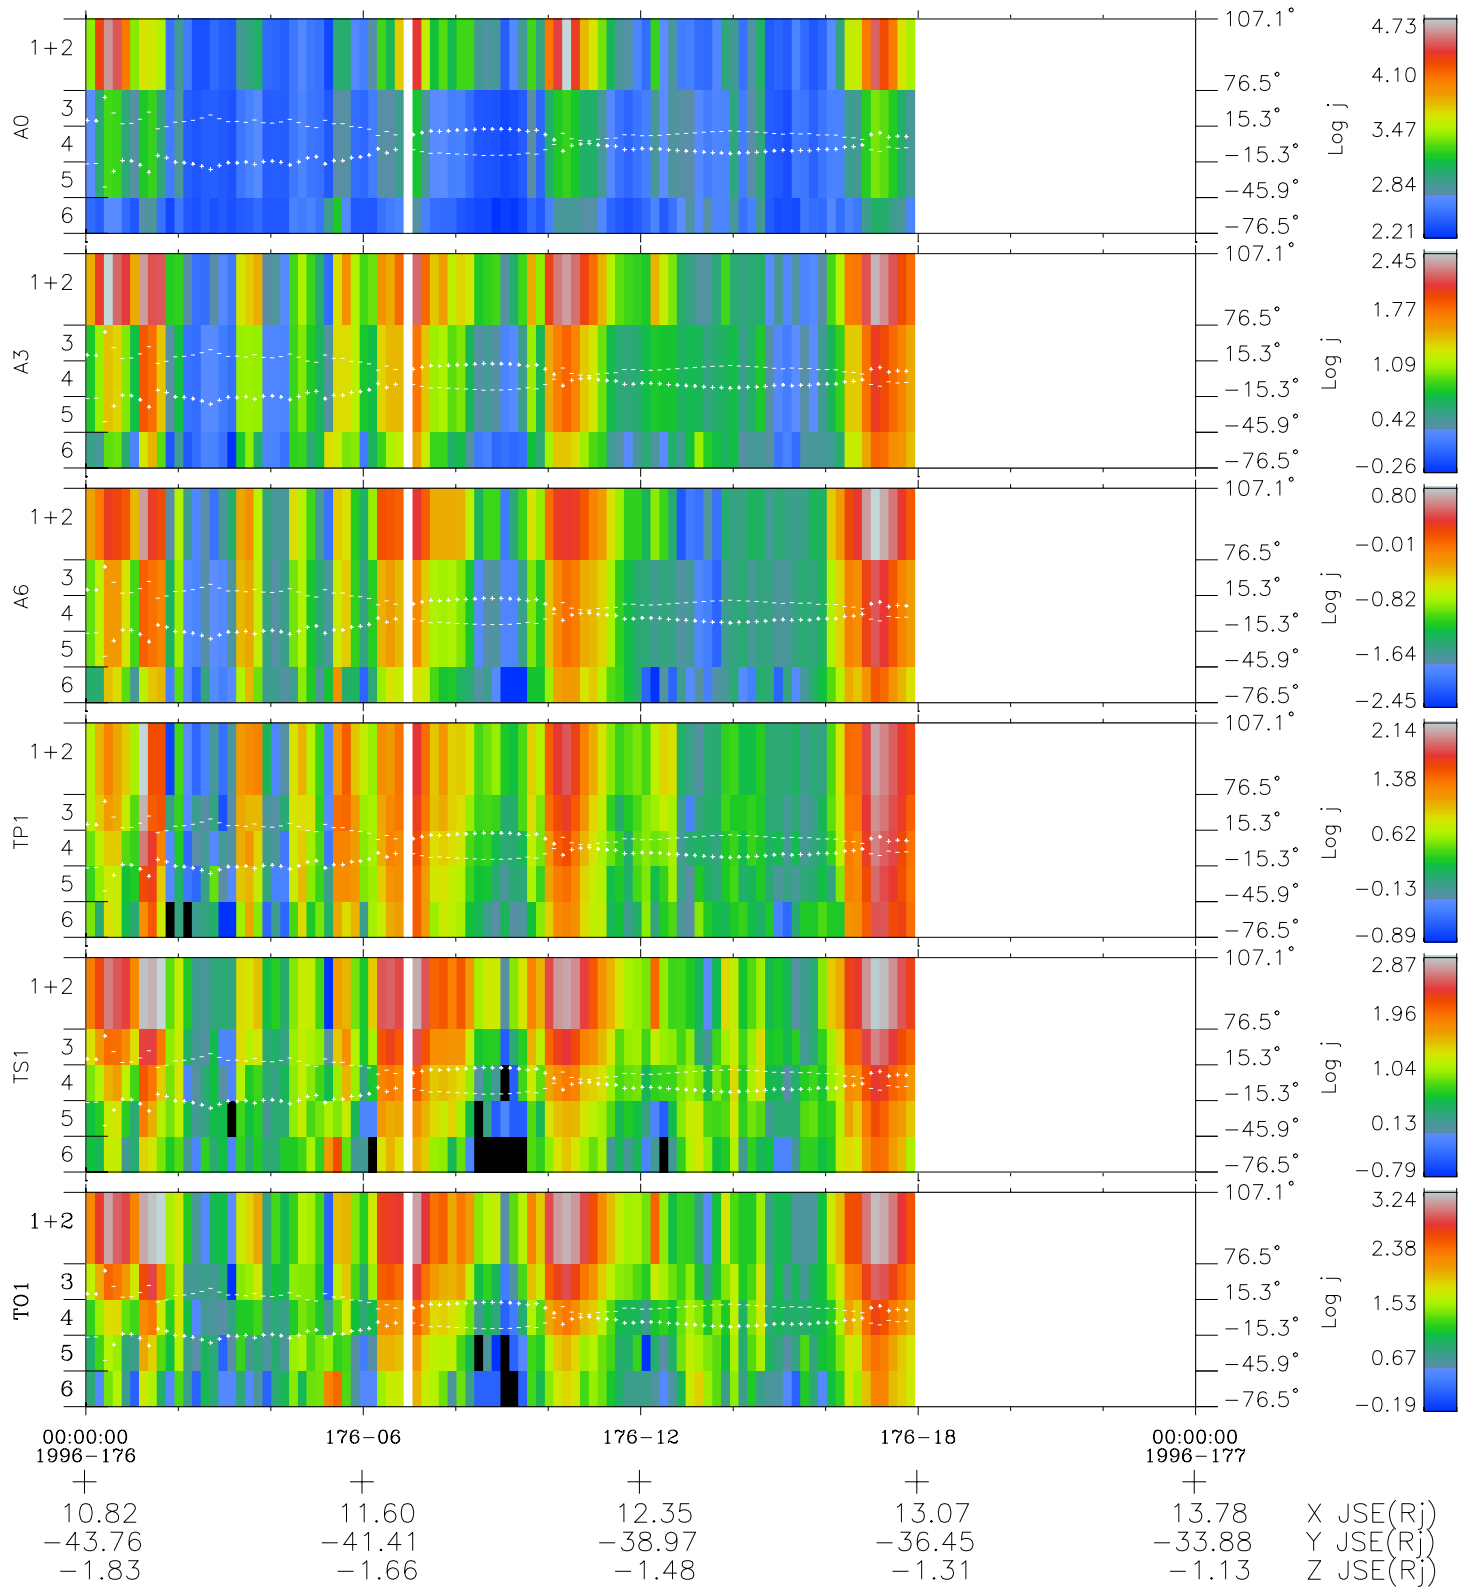

# Galileo EPD Real Elevation Anisotropies 96176

Software Version: RTELEV\_FLUX V 1.20  
 Data Production: 06-03-00  
 Plot Production: Fri Sep 14 06:21:22 2001  
 Color File: wondr3  
 Geofactor File: 1.1

◇ = Jupiter look direction  
 □ = Corotation look direction