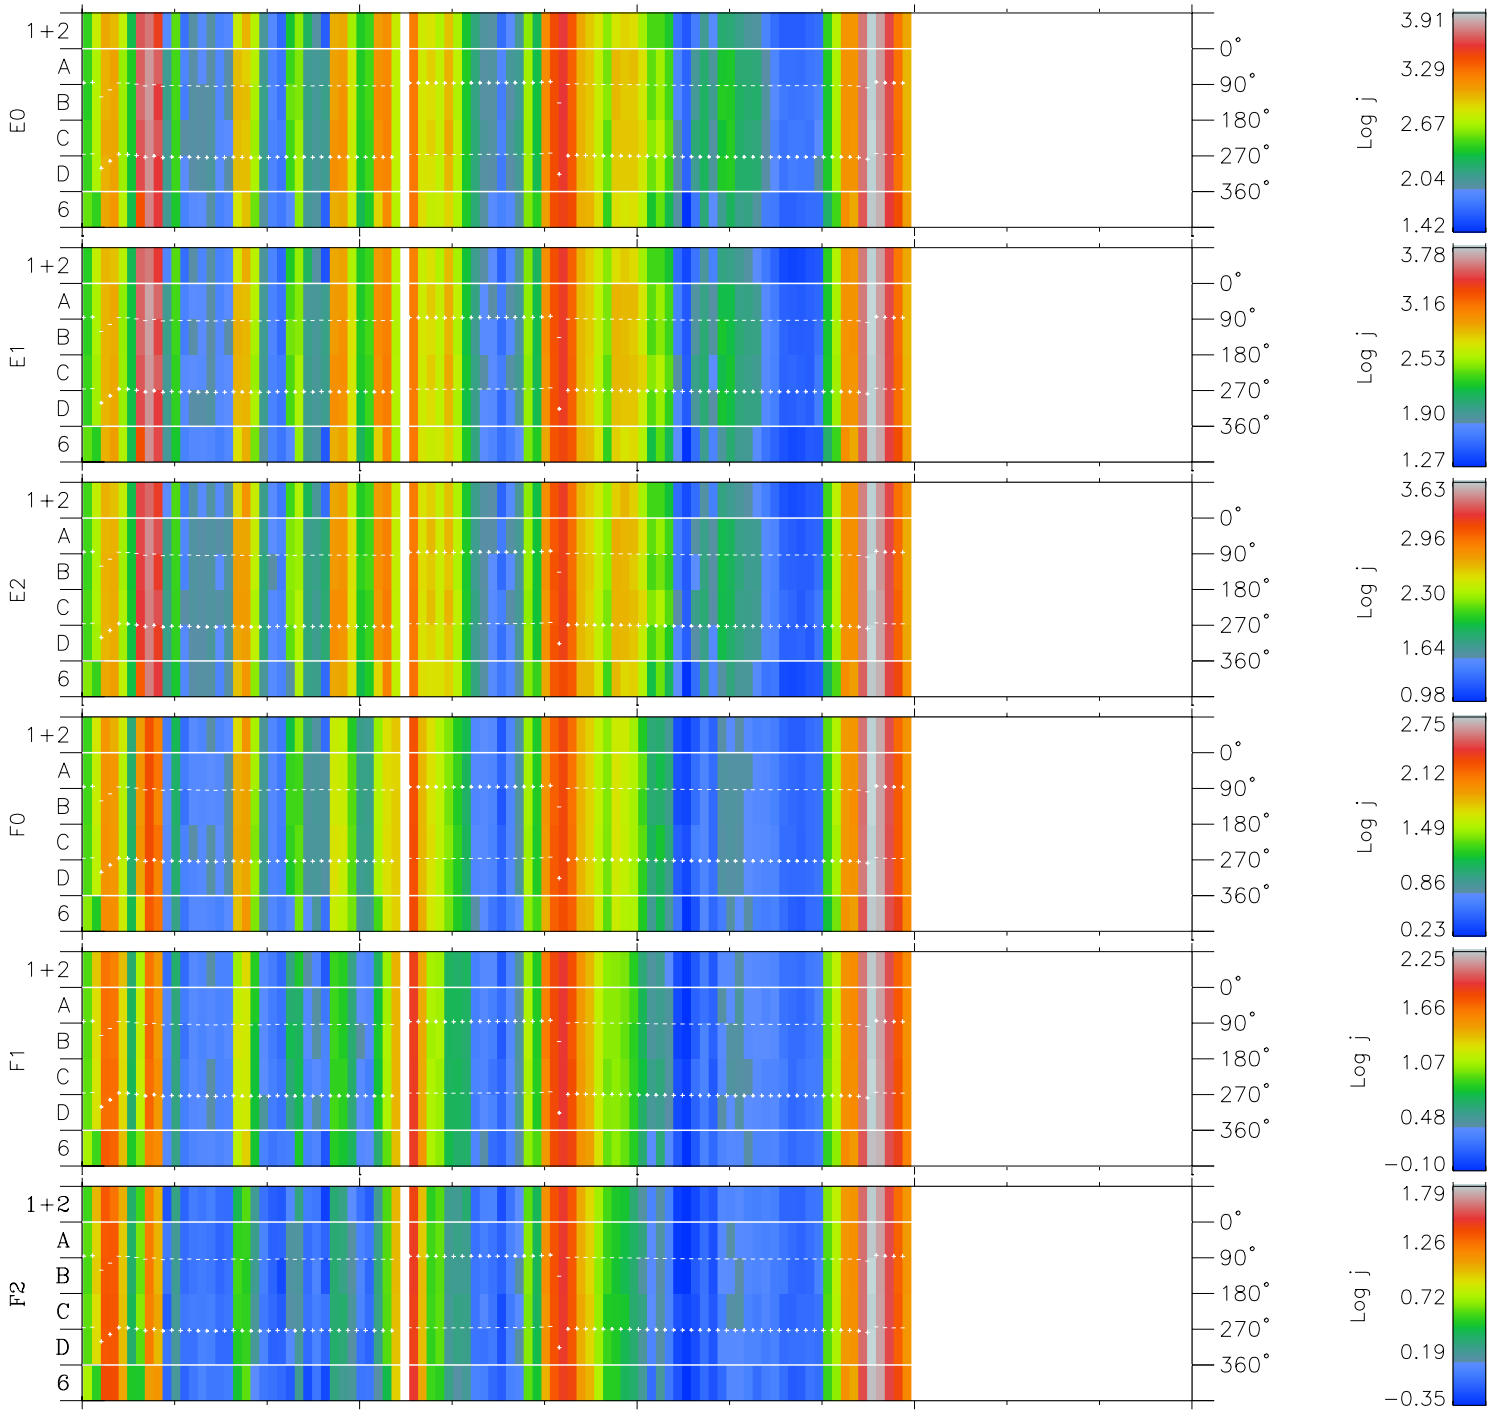

Galileo EPD Real Time Azimuth Anisotropies 96176

Software Version: RTAZIM_FLUX V 1.20
 Data Production: 06-03-00
 Plot Production: Fri Sep 14 08:21:53 2001
 Color File: wondr3
 Geofactor File: 1.1

00:00:00 1996-176	176-06	176-12	176-18	00:00:00 1996-177	
+	+	+	+	+	X JSE(R _j)
10.82	11.60	12.35	13.07	13.78	Y JSE(R _j)
-43.76	-41.41	-38.97	-36.45	-33.88	Z JSE(R _j)
-1.83	-1.66	-1.48	-1.31	-1.13	

◇ = Jupiter look direction
 □ = Corotation look direction