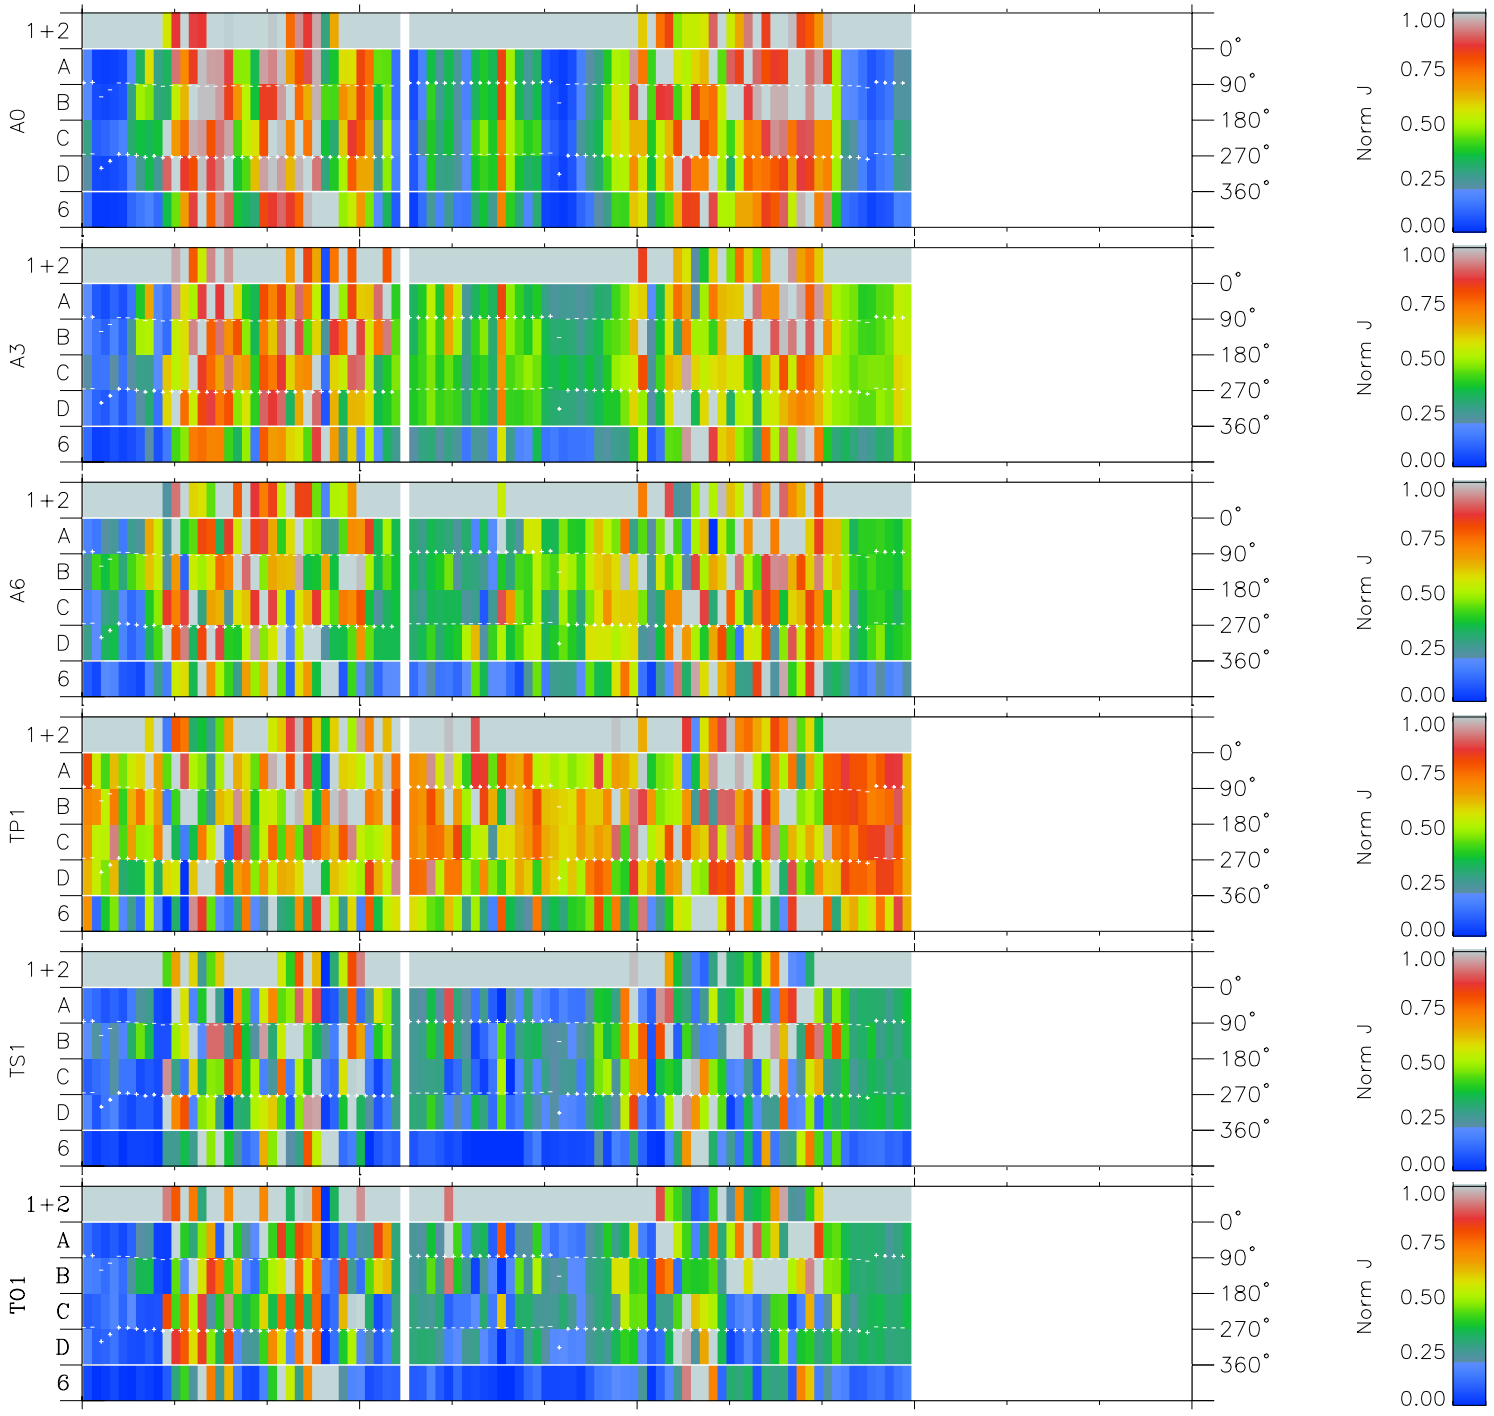

Galileo EPD Real Time Azimuth Anisotropies 96176

Software Version: RTAZIM_NORM V 1.20
Data Production: 06-03-00
Plot Production: Fri Sep 14 06:21:58 2001
Color File: wondr3
Geofactor File: 1.1

00:00:00 1996-176	176-06	176-12	176-18	00:00:00 1996-177	
+	+	+	+	+	X JSE(R _j)
10.82	11.60	12.35	13.07	13.78	Y JSE(R _j)
-43.76	-41.41	-38.97	-36.45	-33.88	Z JSE(R _j)
-1.83	-1.66	-1.48	-1.31	-1.13	

- ◇ = Jupiter look direction
- = Corotation look direction