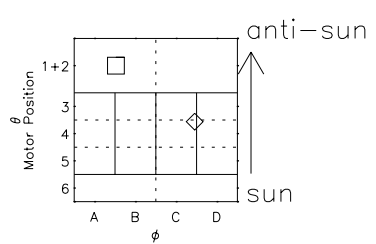

Galileo EPD Real Time Azimuth Anisotropies 96176

Software Version: RTAZIM_NORM V 1.20
Data Production: 06-03-00
Plot Production: Fri Sep 14 06:21:58 2001
Color File: wondr3
Geofactor File: 1.1

00:00:00 1996-176	176-06	176-12	176-18	00:00:00 1996-177	
+	+	+	+	+	X JSE(R _j)
10.82	11.60	12.35	13.07	13.78	Y JSE(R _j)
-43.76	-41.41	-38.97	-36.45	-33.88	Z JSE(R _j)
-1.83	-1.66	-1.48	-1.31	-1.13	

- ◇ = Jupiter look direction
- = Corotation look direction