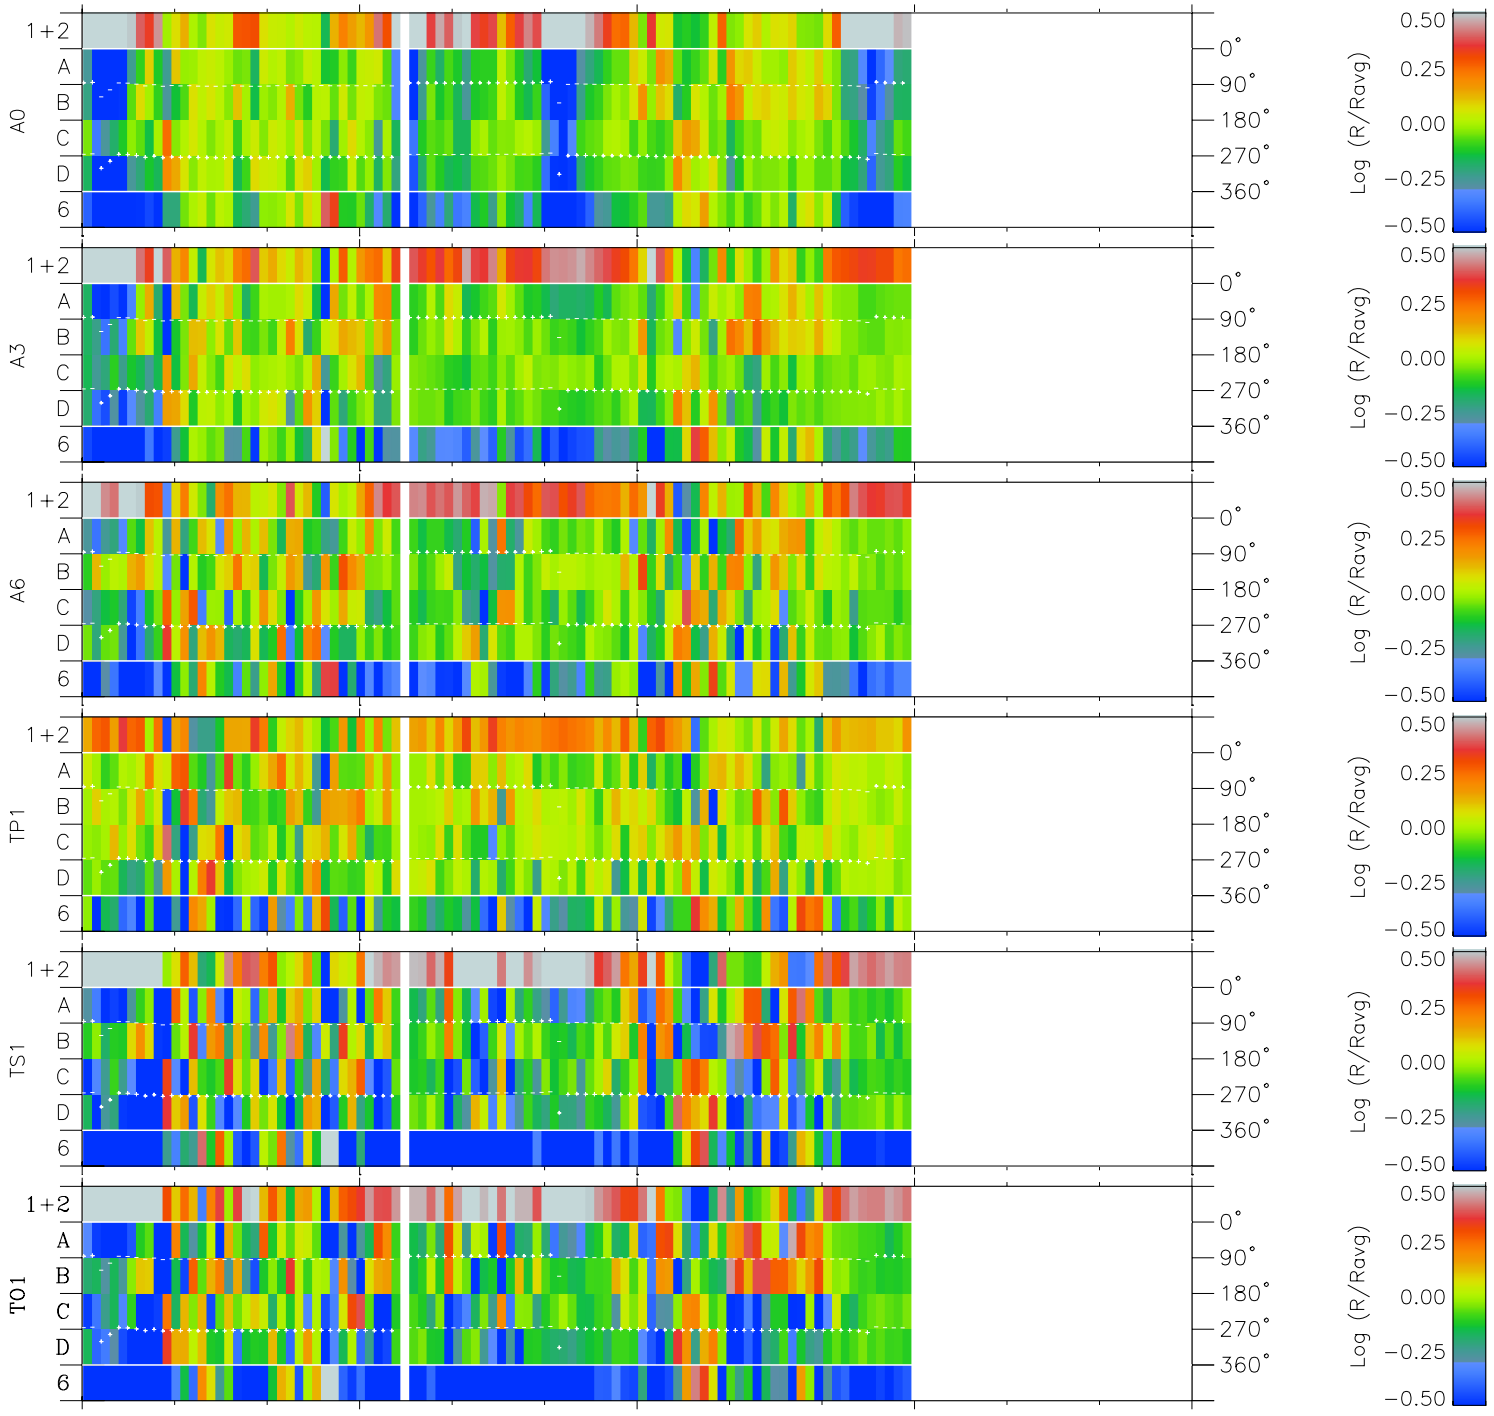

Galileo EPD Real Time Azimuth Anisotropies 96176

Software Version: RTAZIM_MEAN V 1.20
Data Production: 06-03-00
Plot Production: Fri Sep 14 08:21:41 2001
Color File: wondr3
Geofactor File: 1.1

00:00:00 1996-176	176-06	176-12	176-18	00:00:00 1996-177	
+	+	+	+	+	X JSE(R _j)
10.82	11.60	12.35	13.07	13.78	Y JSE(R _j)
-43.76	-41.41	-38.97	-36.45	-33.88	Z JSE(R _j)
-1.83	-1.66	-1.48	-1.31	-1.13	

- ◇ = Jupiter look direction
- = Corotation look direction