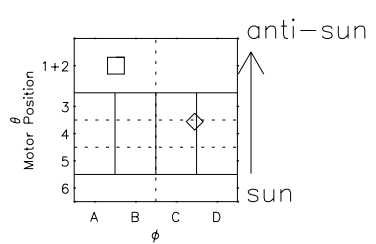

Galileo EPD Real Time Azimuth Anisotropies 96176

Software Version: RTAZIM_MEAN V 1.20
Data Production: 06-03-00
Plot Production: Fri Sep 14 08:21:41 2001
Color File: wondr3
Geofactor File: 1.1

00:00:00 1996-176	176-06	176-12	176-18	00:00:00 1996-177	
+	+	+	+	+	X JSE(R _j)
10.82	11.60	12.35	13.07	13.78	Y JSE(R _j)
-43.76	-41.41	-38.97	-36.45	-33.88	Z JSE(R _j)
-1.83	-1.66	-1.48	-1.31	-1.13	

- ◇ = Jupiter look direction
- = Corotation look direction