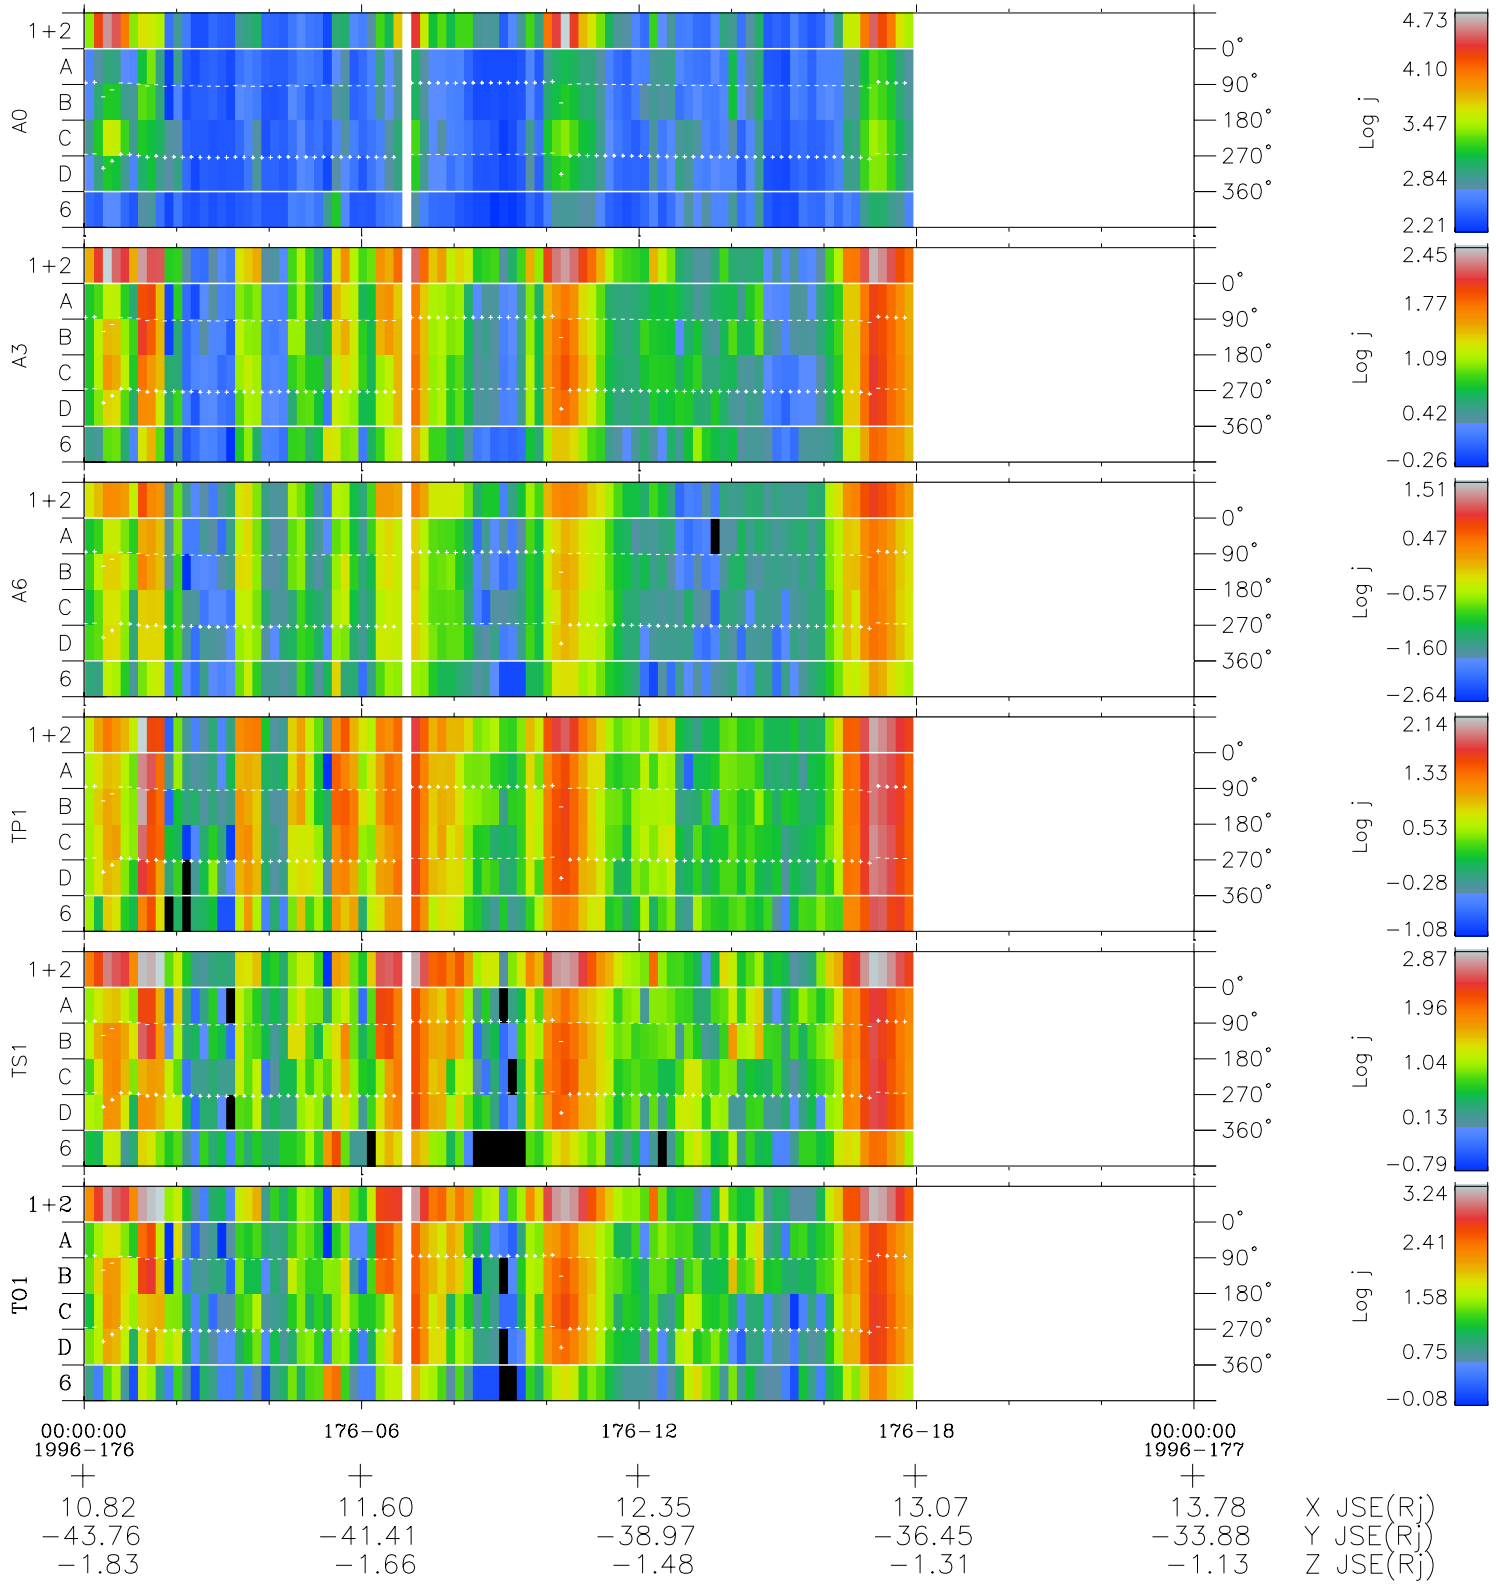

# Galileo EPD Real Time Azimuth Anisotropies 96176

Software Version: RTAZIM\_FLUX V 1.20  
 Data Production: 06-03-00  
 Plot Production: Fri Sep 14 06:21:49 2001  
 Color File: wondr3  
 Geofactor File: 1.1

◇ = Jupiter look direction  
 □ = Corotation look direction