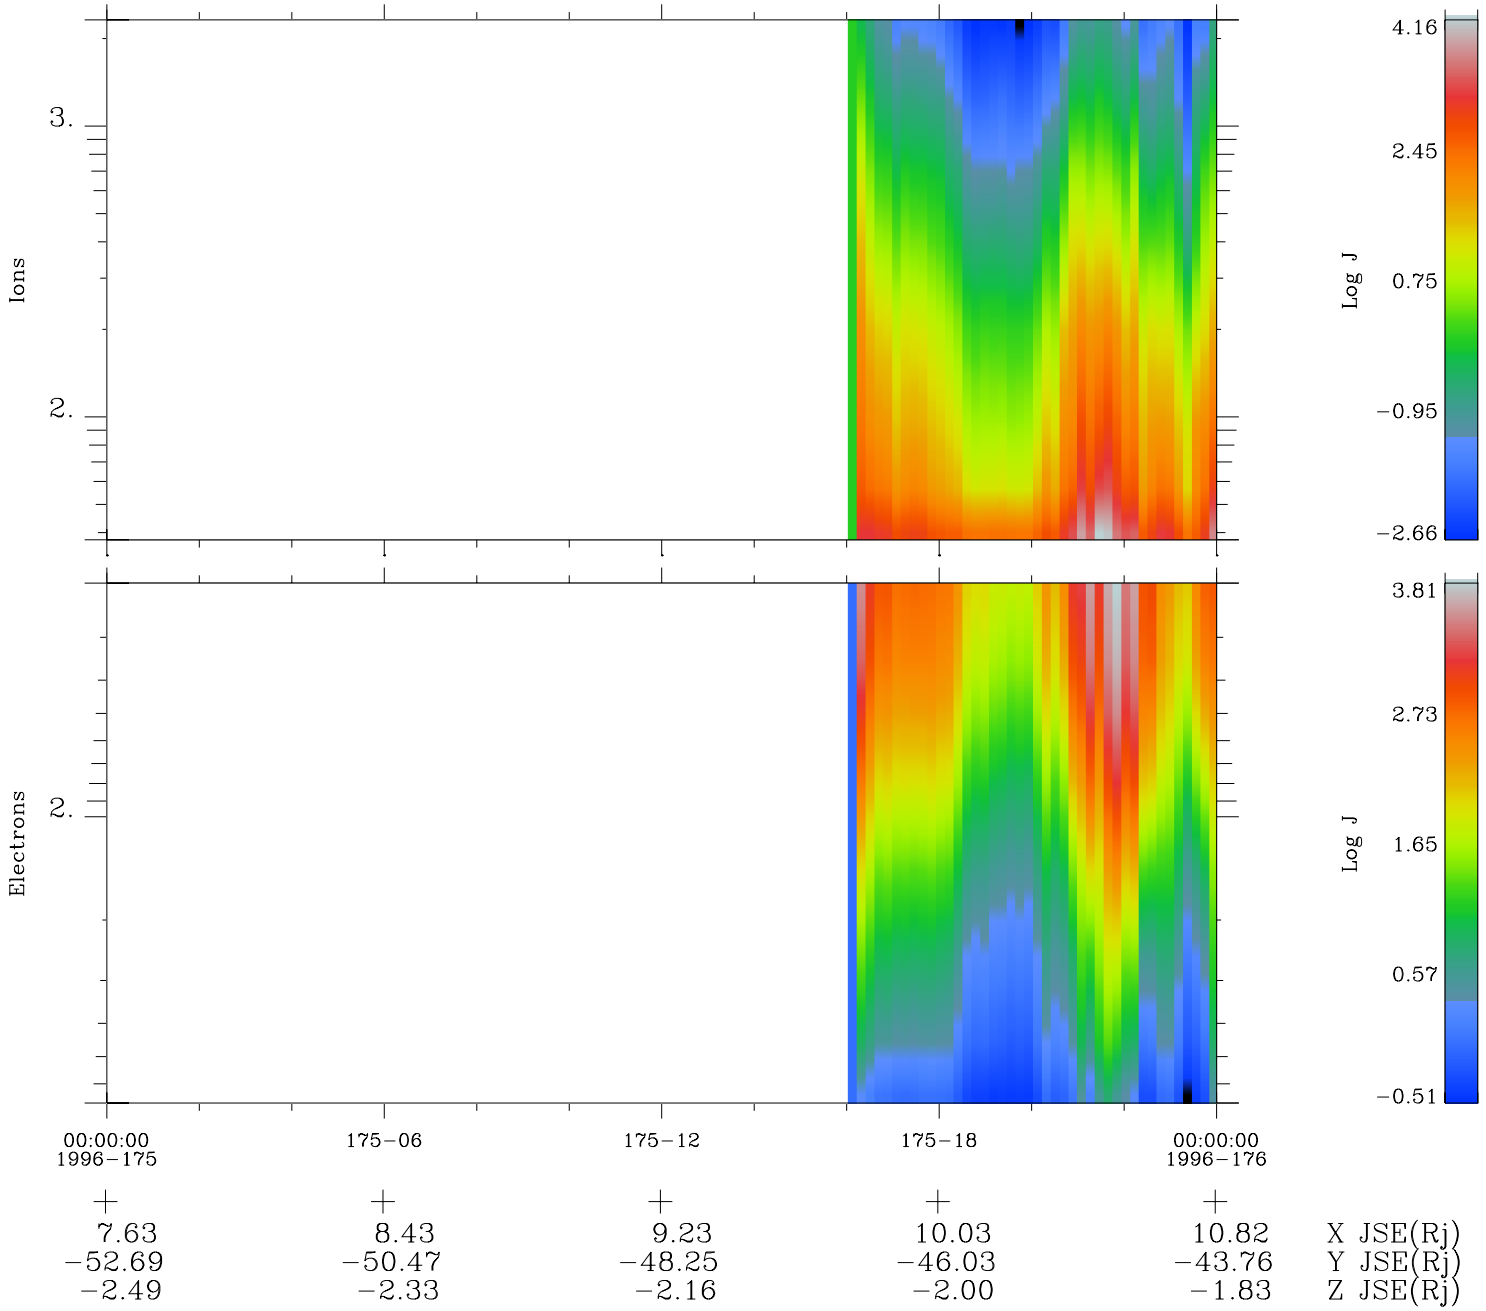

Galileo EPD Real Time Omni Spectrum 96175

Software Version: RTSPEC_OMNI V 1.20
 Data Production: 06-03-00
 Plot Production: Fri Sep 14 06:13:49 2001
 Color File: wondr3
 Geofactor File: 1.1

◇ = Jupiter look direction
 □ = Corotation look direction