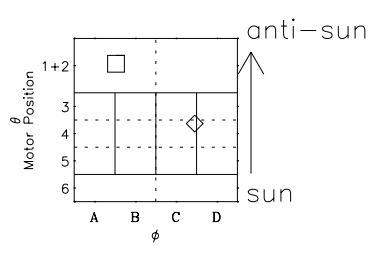

Galileo EPD Real Time Omni Spectrum 96175

Software Version: RTSPEC_OMNI V 1.20
 Data Production: 06-03-00
 Plot Production: Fri Sep 14 06:13:49 2001
 Color File: wondr3
 Geofactor File: 1.1

◇ = Jupiter look direction
 □ = Corotation look direction