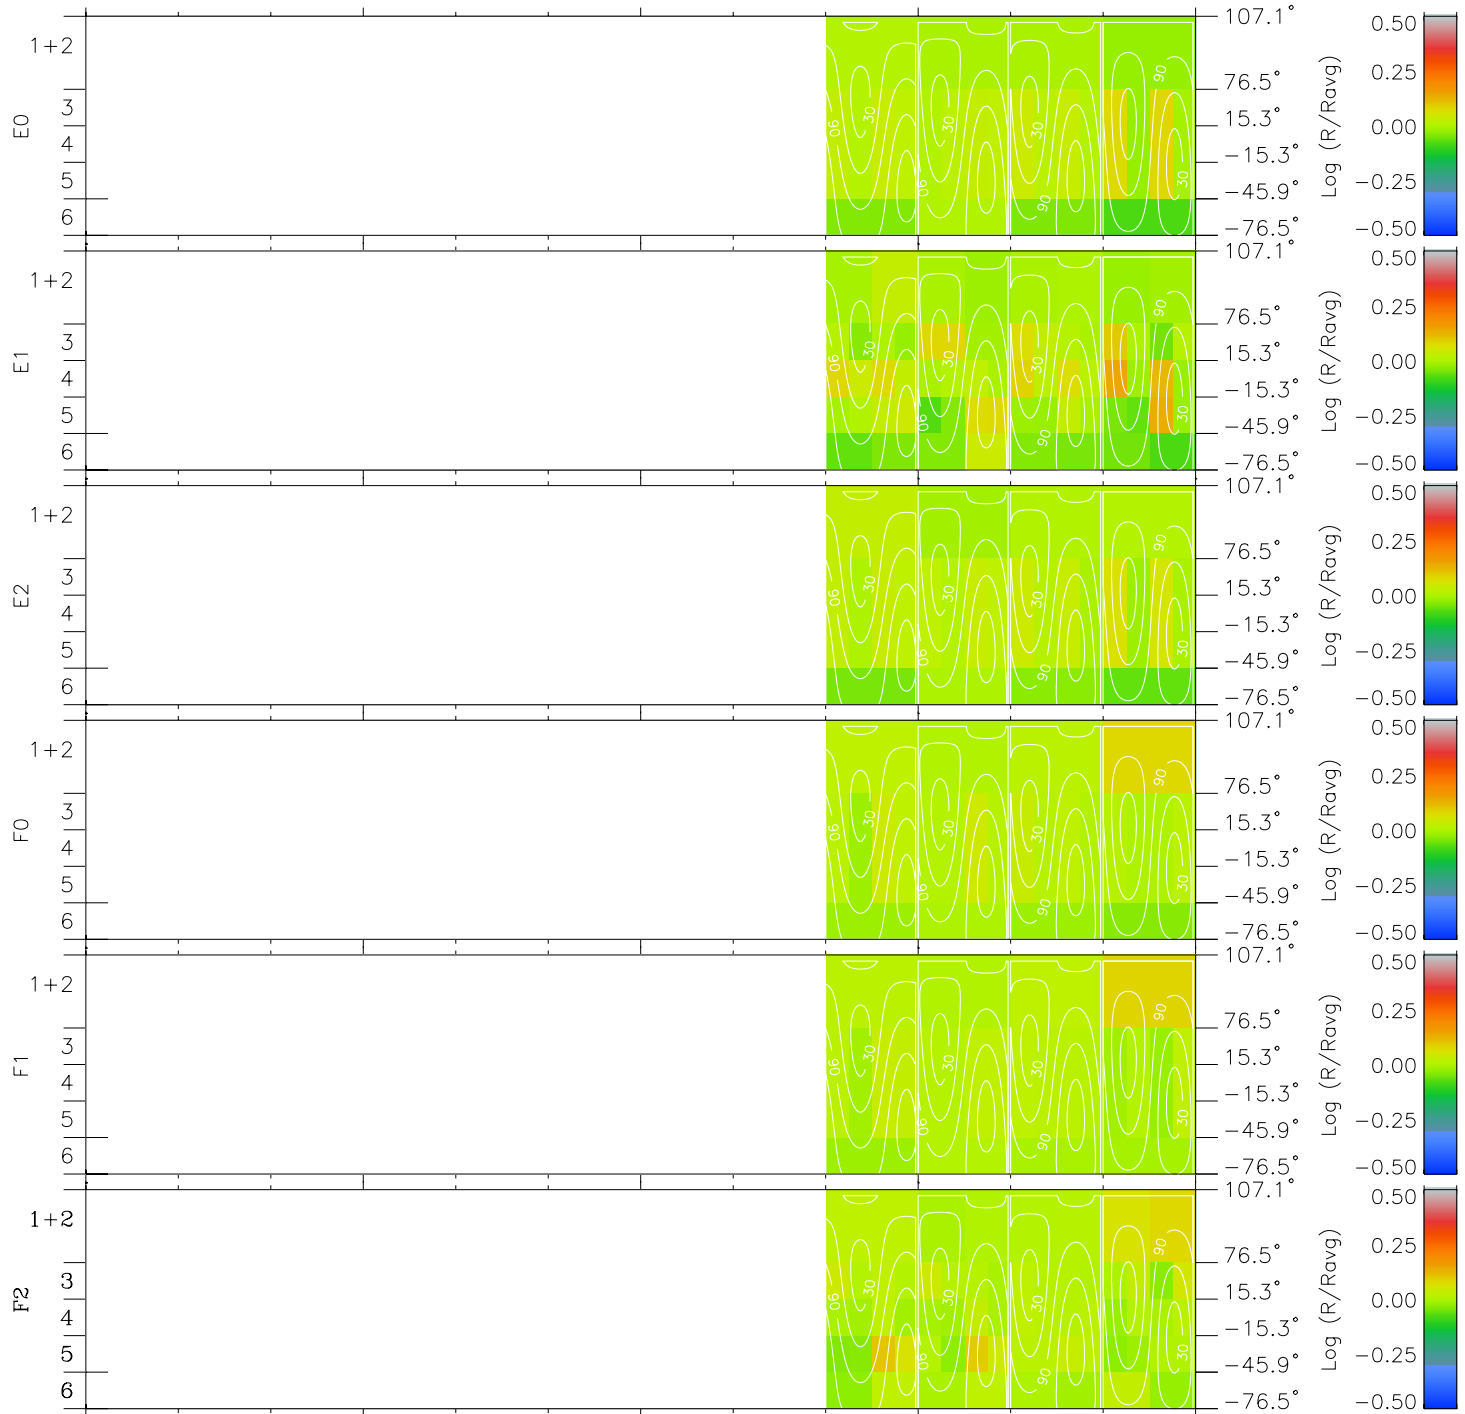

# Galileo EPD Real Time All-Sky Anisotropies 96175

Software Version: RTSKY\_MEAN V 1.20  
 Data Production: 06-03-00  
 Plot Production: Fri Sep 14 06:13:57 2001  
 Color File: wondr3  
 Geofactor File: 1.1

00:00:00 1996-175	175-06	175-12	175-18	00:00:00 1996-176	
+	+	+	+	+	X JSE(R <sub>j</sub> )
7.63	8.43	9.23	10.03	10.82	Y JSE(R <sub>j</sub> )
-52.69	-50.47	-48.25	-46.03	-43.76	Z JSE(R <sub>j</sub> )
-2.49	-2.33	-2.16	-2.00	-1.83	

- ◇ = Jupiter look direction
- = Corotation look direction