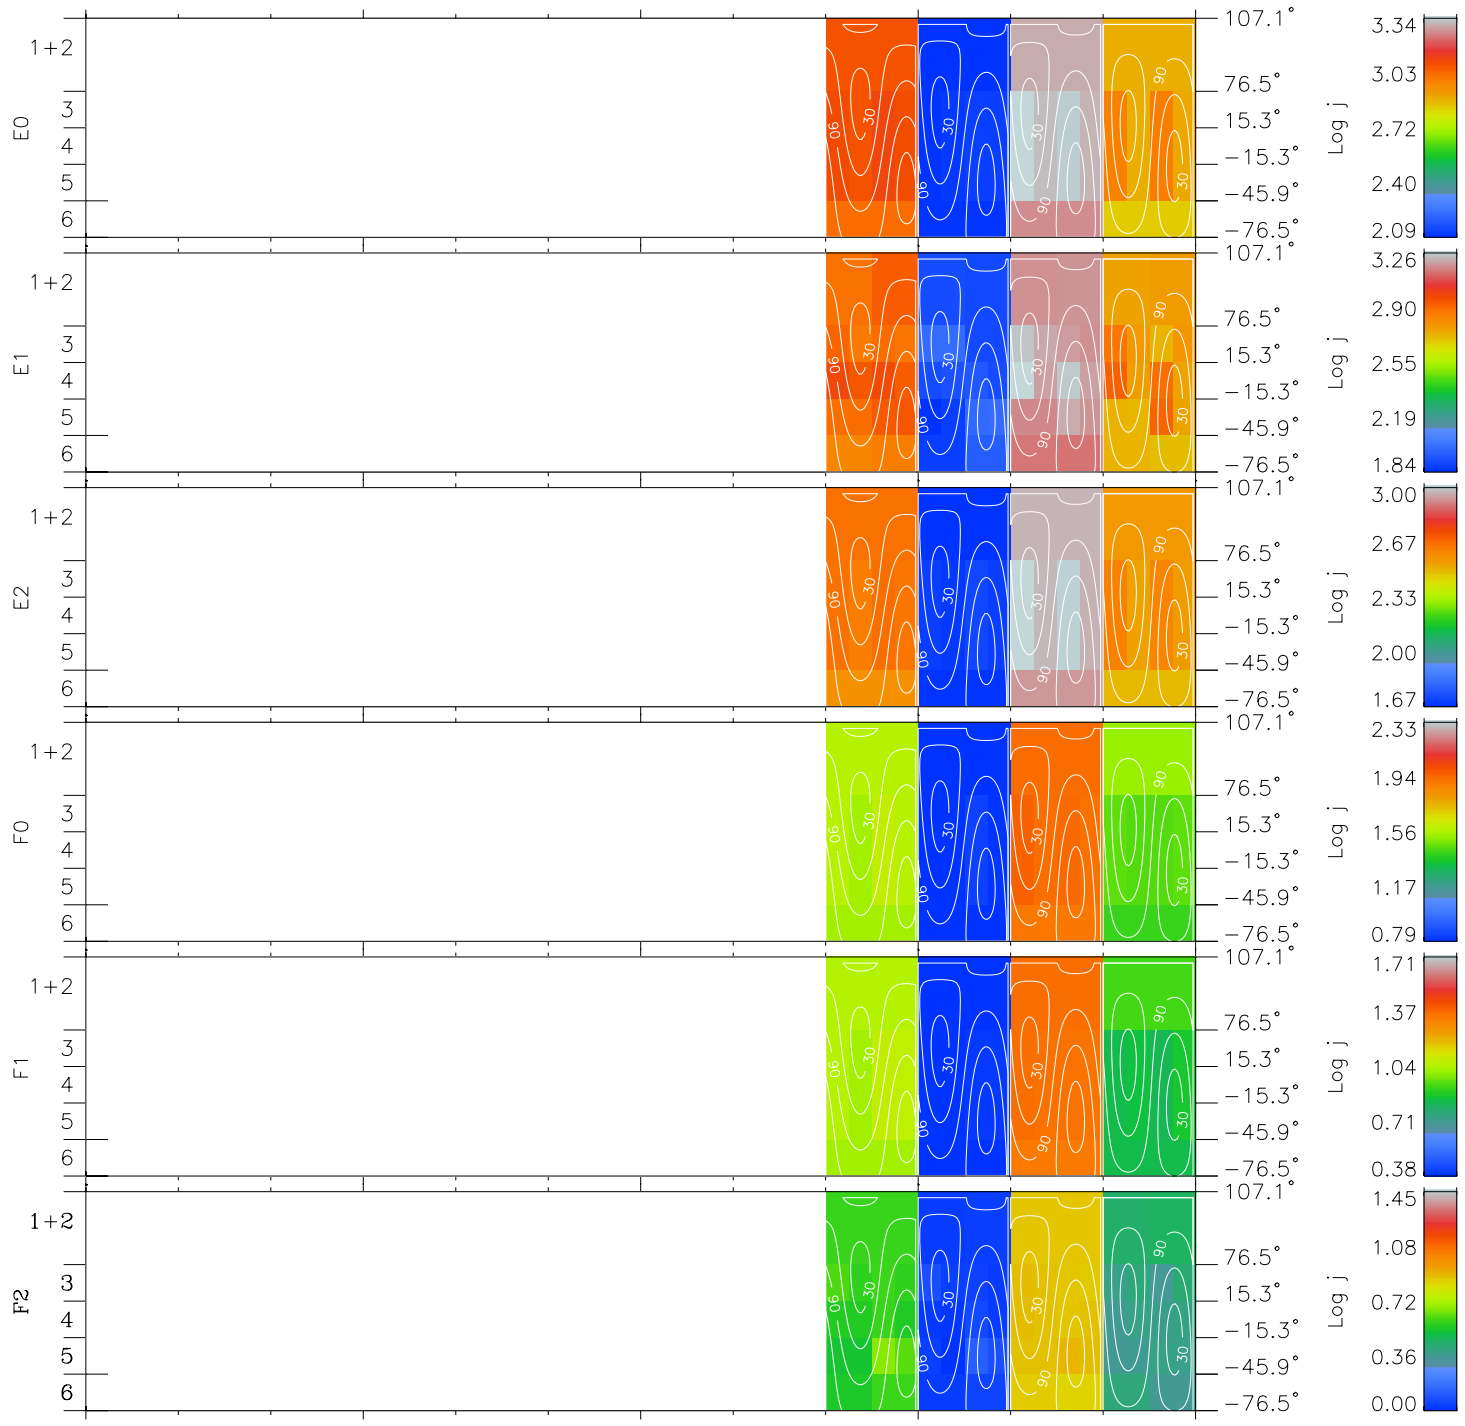

Galileo EPD Real Time All-Sky Anisotropies 96175

Software Version: RTSKY_FLUX V 1.20
 Data Production: 06-03-00
 Plot Production: Fri Sep 14 06:14:03 2001
 Color File: wondr3
 Geofactor File: 1.1

00:00:00 1996-175	175-06	175-12	175-18	00:00:00 1996-176	
+	+	+	+	+	X JSE(R _j)
7.63	8.43	9.23	10.03	10.82	Y JSE(R _j)
-52.69	-50.47	-48.25	-46.03	-43.76	Z JSE(R _j)
-2.49	-2.33	-2.16	-2.00	-1.83	

◇ = Jupiter look direction
 □ = Corotation look direction