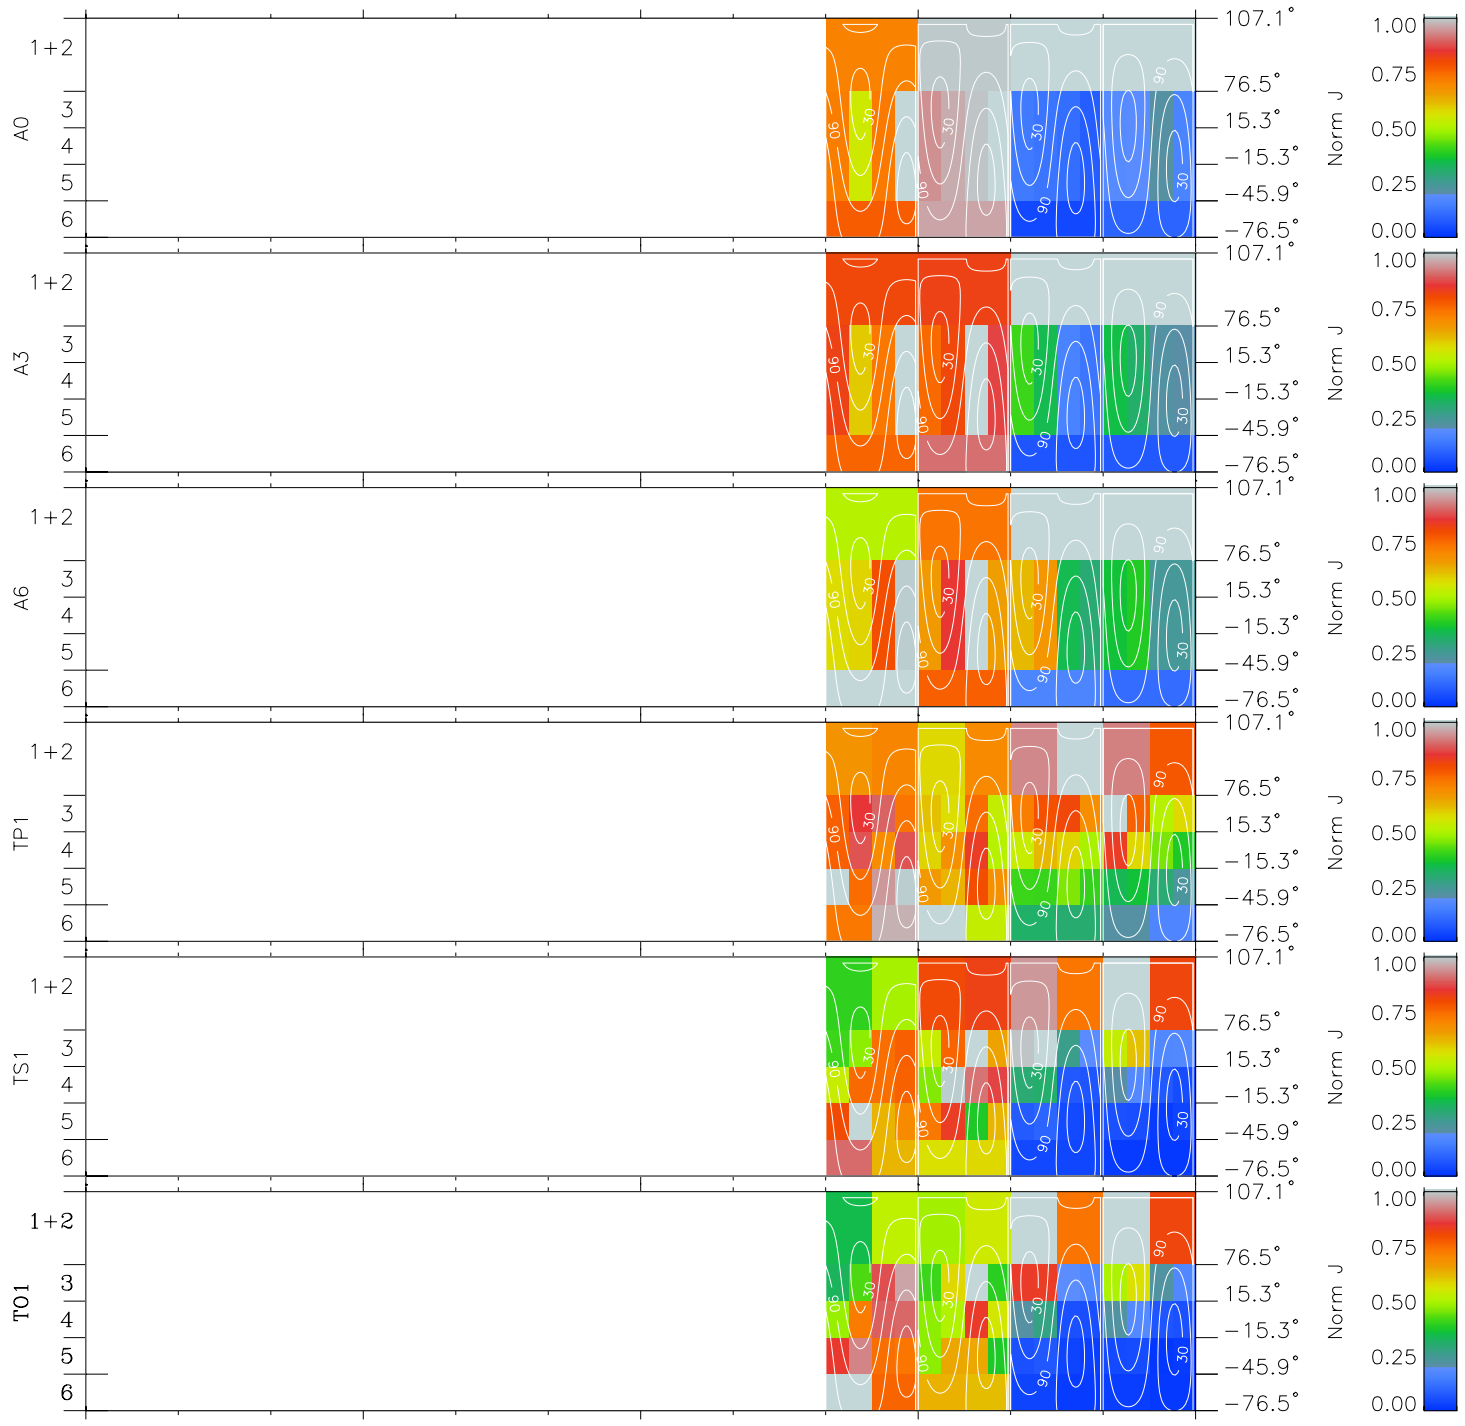

Galileo EPD Real Time All-Sky Anisotropies 96175

Software Version: RTSKY_NORM V 1.20
Data Production: 06-03-00
Plot Production: Fri Sep 14 06:14:07 2001
Color File: wondr3
Geofactor File: 1.1

00:00:00 1996-175	175-06	175-12	175-18	00:00:00 1996-176	
+	+	+	+	+	X JSE(R _j)
7.63	8.43	9.23	10.03	10.82	Y JSE(R _j)
-52.69	-50.47	-48.25	-46.03	-43.76	Z JSE(R _j)
-2.49	-2.33	-2.16	-2.00	-1.83	

- ◇ = Jupiter look direction
- = Corotation look direction