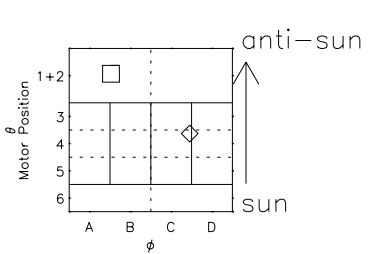

Galileo EPD Real Time All-Sky Anisotropies 96175

Software Version: RTSKY_NORM V 1.20
Data Production: 06-03-00
Plot Production: Fri Sep 14 06:14:07 2001
Color File: wondr3
Geofactor File: 1.1

00:00:00 1996-175	175-06	175-12	175-18	00:00:00 1996-176	
+	+	+	+	+	X JSE(R _j)
7.63	8.43	9.23	10.03	10.82	Y JSE(R _j)
-52.69	-50.47	-48.25	-46.03	-43.76	Z JSE(R _j)
-2.49	-2.33	-2.16	-2.00	-1.83	

- ◇ = Jupiter look direction
- = Corotation look direction