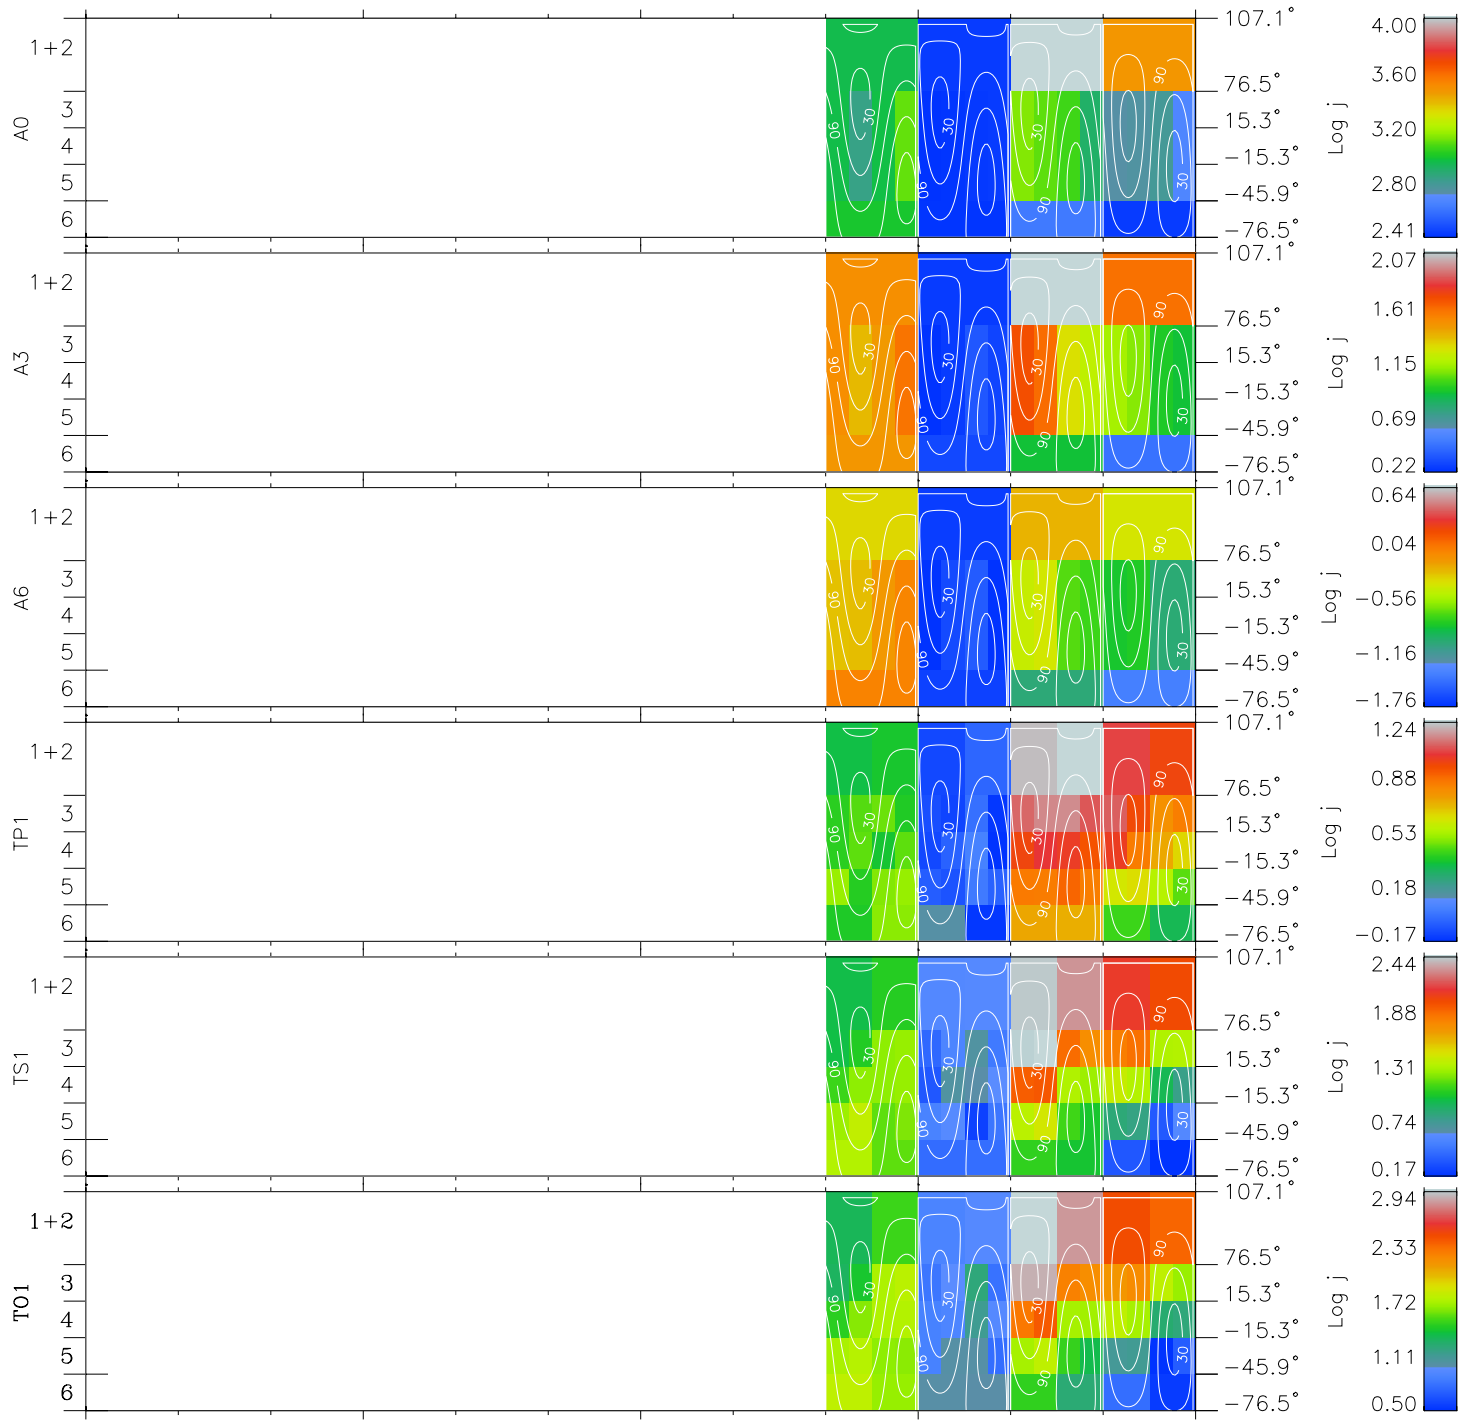

# Galileo EPD Real Time All-Sky Anisotropies 96175

Software Version: RTSKY\_FLUX V 1.20  
Data Production: 06-03-00  
Plot Production: Fri Sep 14 06:14:00 2001  
Color File: wondr3  
Geofactor File: 1.1

00:00:00 1996-175	175-06	175-12	175-18	00:00:00 1996-176	
+	+	+	+	+	X JSE(R <sub>j</sub> )
7.63	8.43	9.23	10.03	10.82	Y JSE(R <sub>j</sub> )
-52.69	-50.47	-48.25	-46.03	-43.76	Z JSE(R <sub>j</sub> )
-2.49	-2.33	-2.16	-2.00	-1.83	

- ◇ = Jupiter look direction
- = Corotation look direction