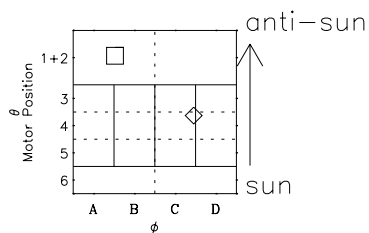

Galileo EPD Real-Time Omni 96175

Software Version: RTLINE_OMNI V 1.20
Data Production: 06-03-00
Plot Production: Fri Sep 14 06:14:51 2001

- ◇ = Jupiter look direction
- = Corotation look direction