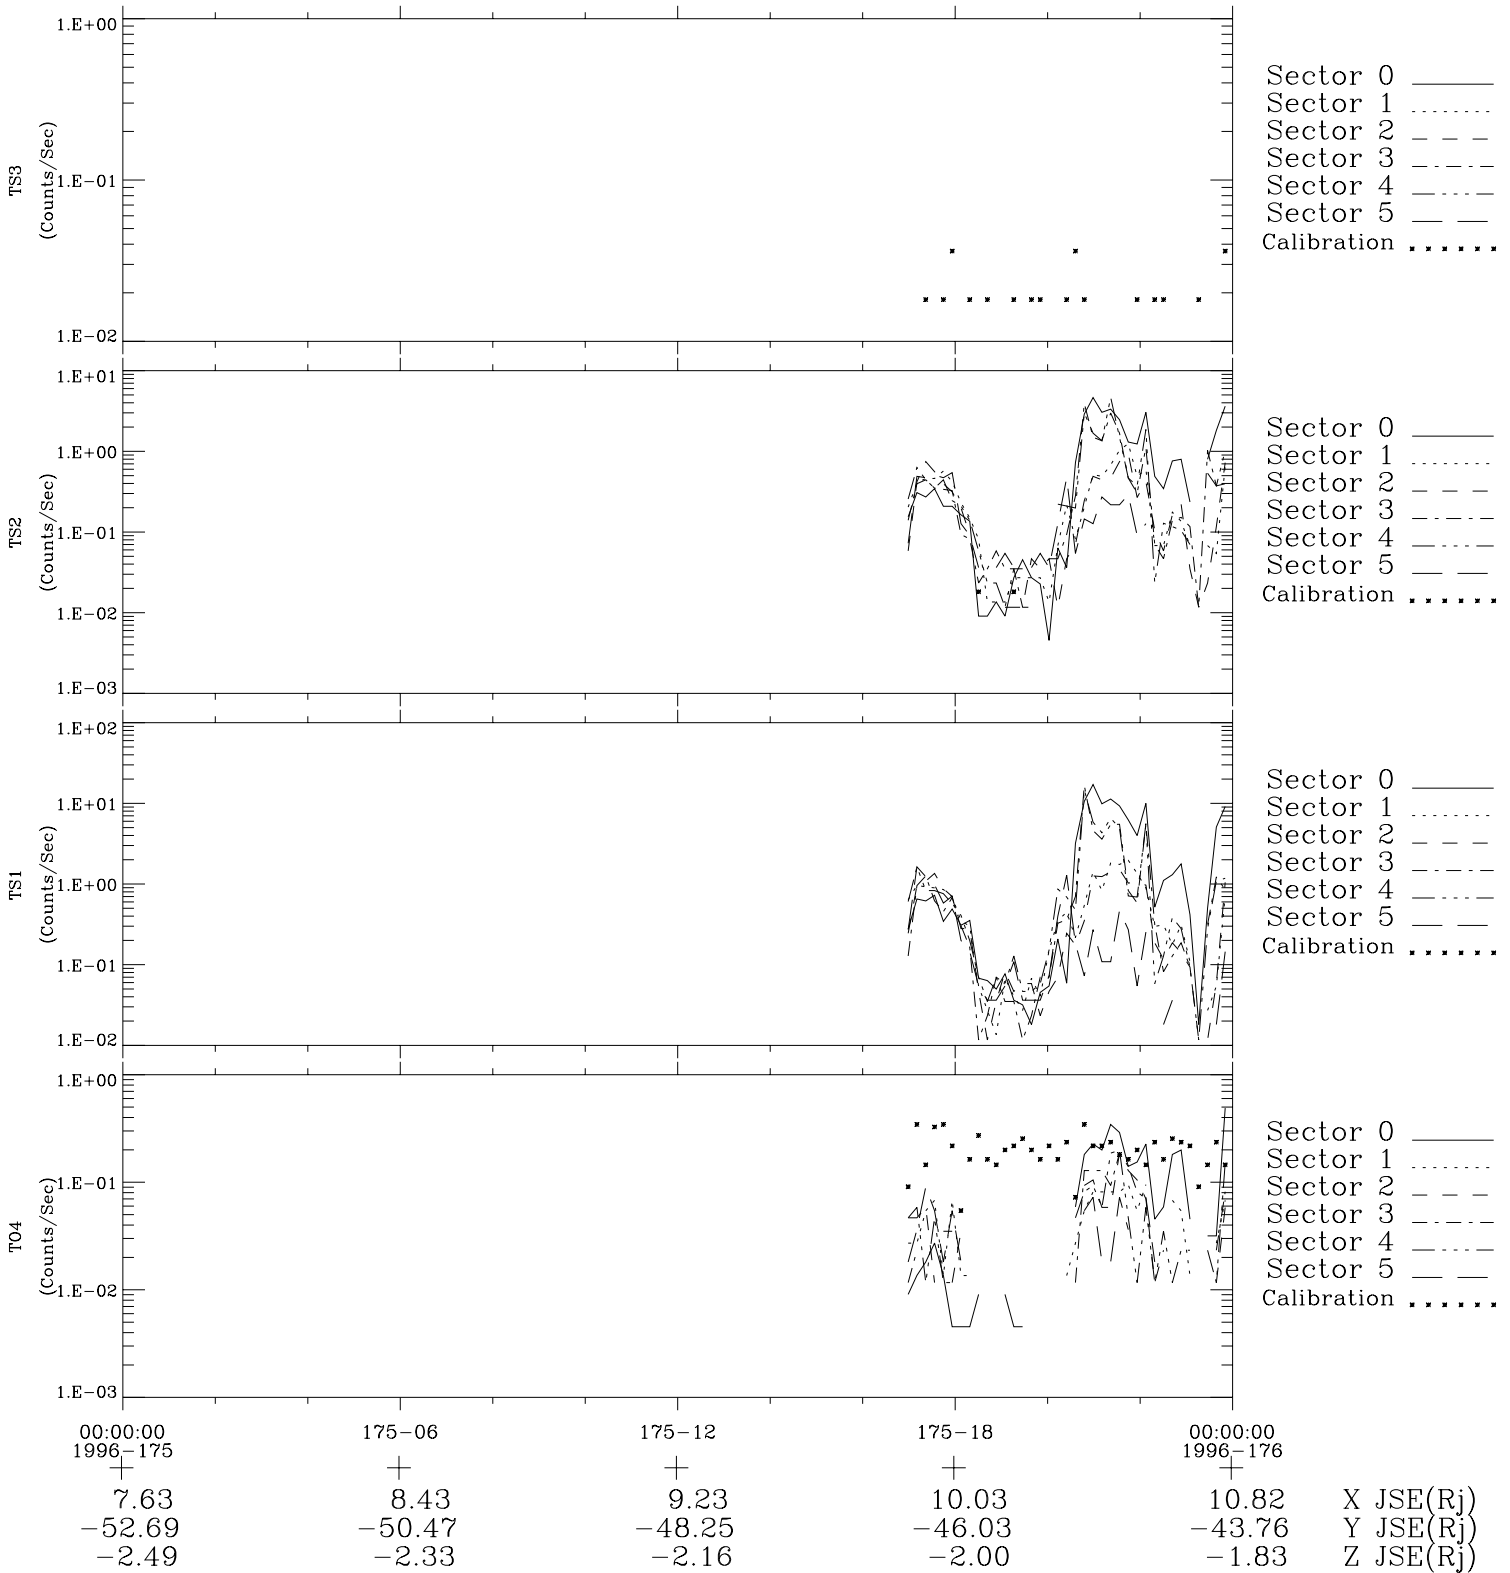

Galileo EPD Real-Time Six-Sector 96175

Software Version: RTLINE_R6 V 1.20
Data Production: 06-03-00
Plot Production: Fri Sep 14 06:14:55 2001

◇ = Jupiter look direction
□ = Corotation look direction