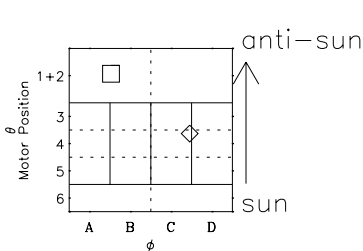

Galileo EPD Real-Time Six-Sector 96175

Software Version: RTLINE_R6 V 1.20
Data Production: 06-03-00
Plot Production: Fri Sep 14 06:14:55 2001

◇ = Jupiter look direction
□ = Corotation look direction