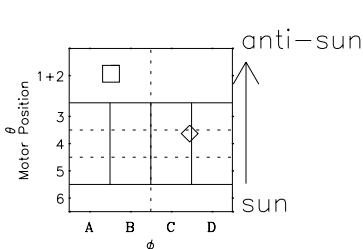

Galileo EPD Real-Time Six-Sector 96175

Software Version: RTLINE_R6 V 1.20
Data Production: 06-03-00
Plot Production: Fri Sep 14 06:14:55 2001

◇ = Jupiter look direction
□ = Corotation look direction