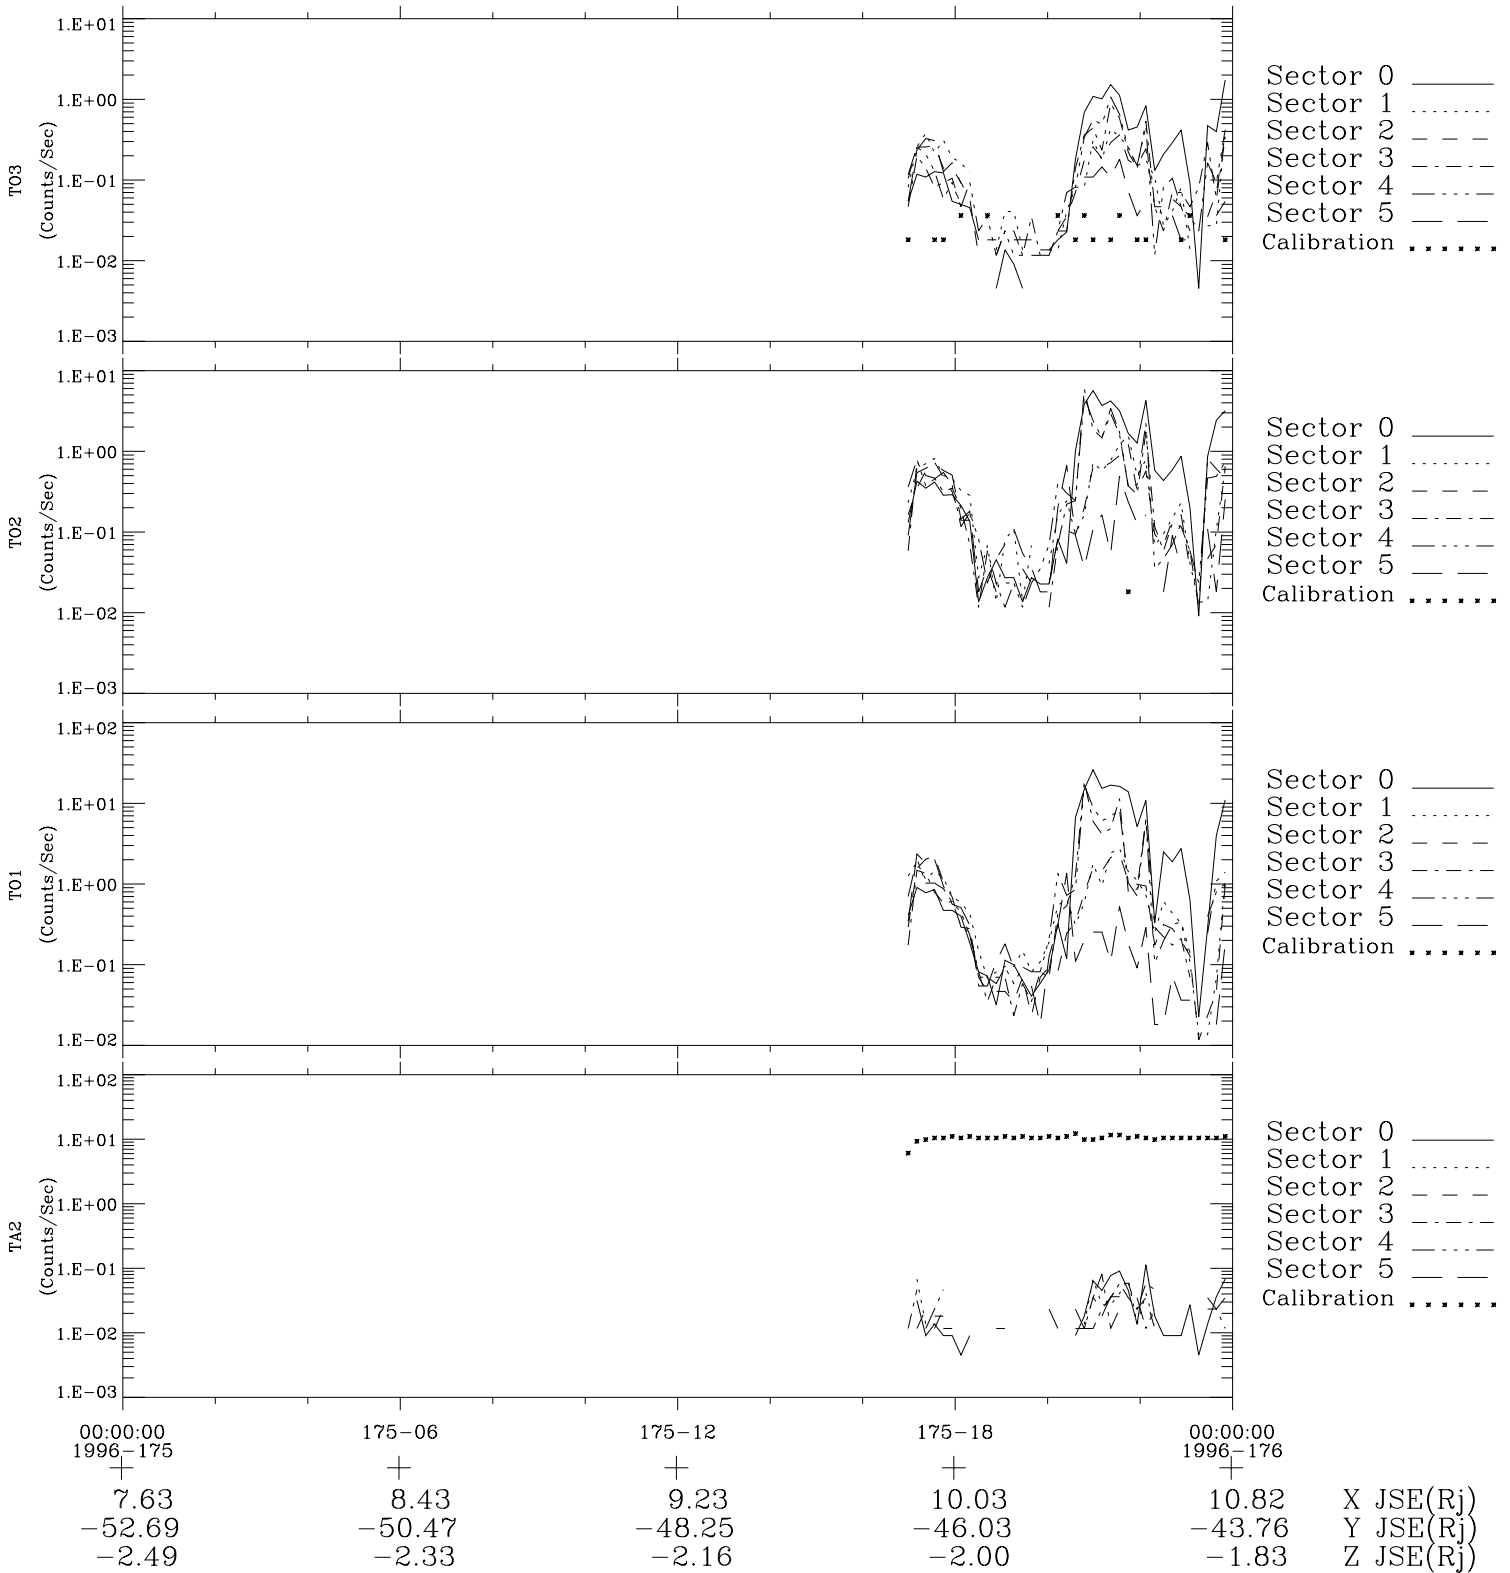

Galileo EPD Real-Time Six-Sector 96175

Software Version: RTLINE_R6 V 1.20
Data Production: 06-03-00
Plot Production: Fri Sep 14 06:14:55 2001

◇ = Jupiter look direction
□ = Corotation look direction