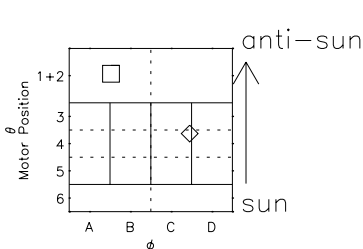

Galileo EPD Real Elevation Anisotropies 96175

Software Version: RTELEV_FLUX V 1.20
 Data Production: 06-03-00
 Plot Production: Fri Sep 14 06:14:23 2001
 Color File: wondr3
 Geofactor File: 1.1

- ◇ = Jupiter look direction
- = Corotation look direction