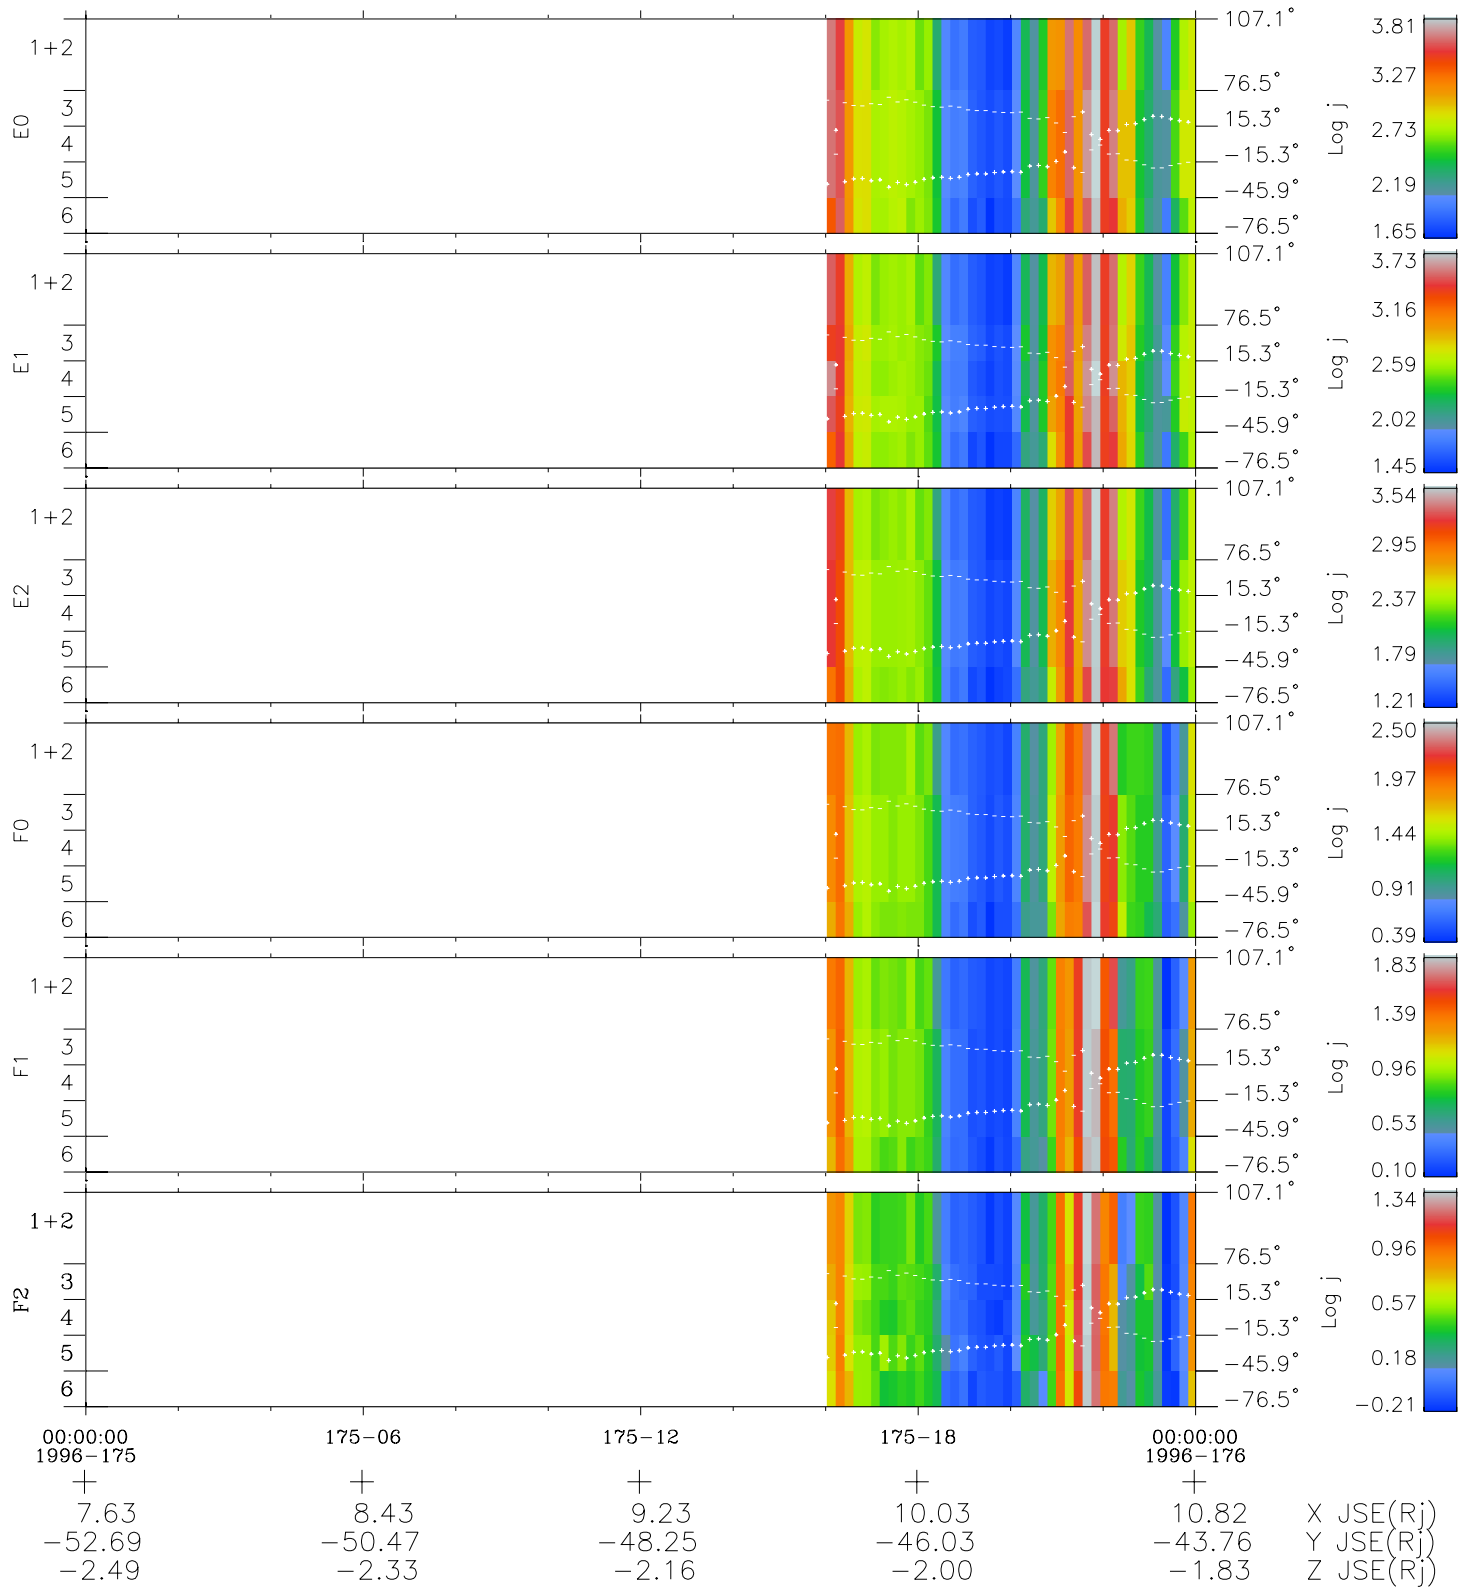

Galileo EPD Real Elevation Anisotropies 96175

Software Version: RTELEV_FLUX V 1.20
 Data Production: 06-03-00
 Plot Production: Fri Sep 14 06:14:23 2001
 Color File: wondr3
 Geofactor File: 1.1

- ◇ = Jupiter look direction
- = Corotation look direction