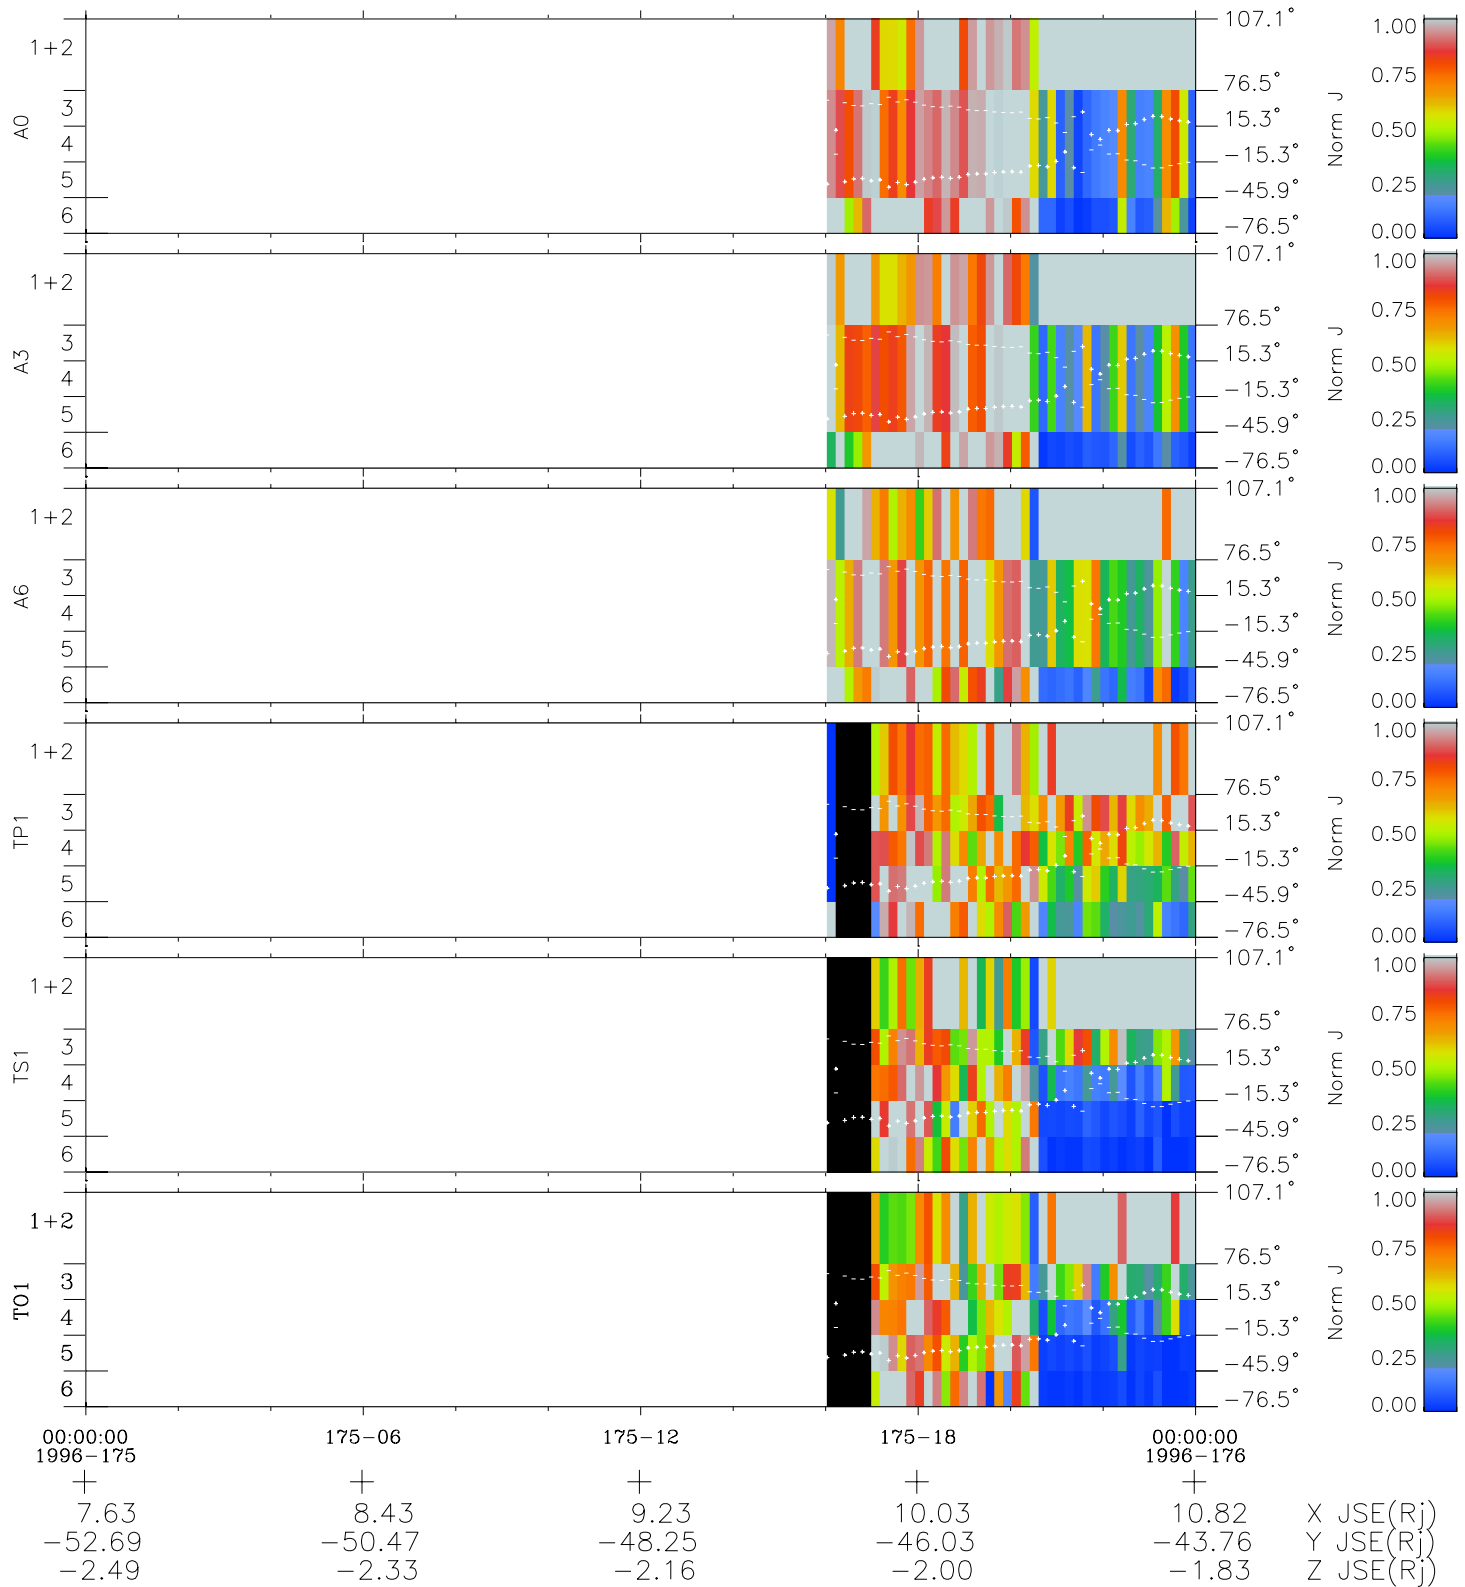

# Galileo EPD Real Elevation Anisotropies 96175

Software Version: RTELEV\_NORM V 1.20  
Data Production: 06-03-00  
Plot Production: Fri Sep 14 06:14:27 2001  
Color File: wondr3  
Geofactor File: 1.1

- ◇ = Jupiter look direction
- = Corotation look direction