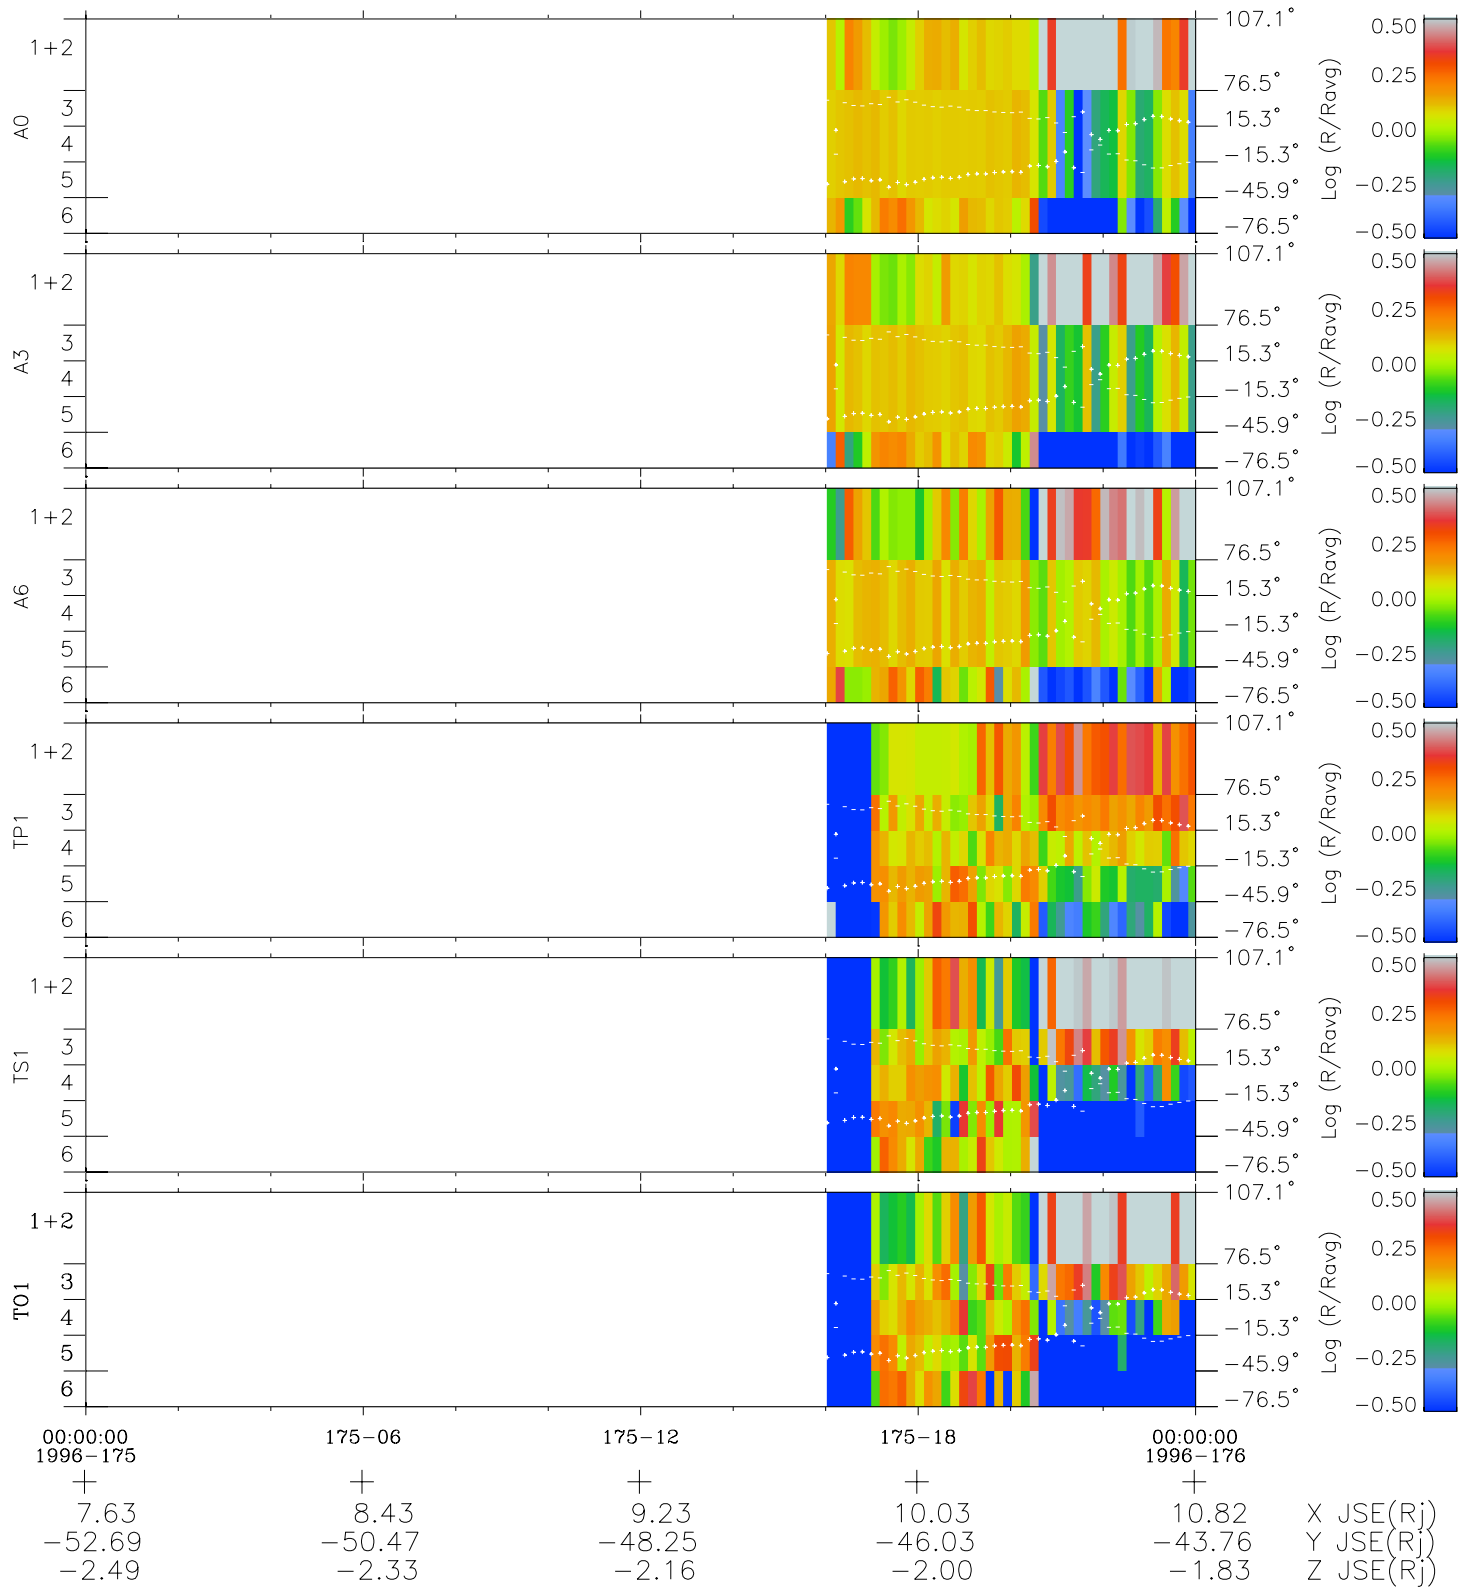

Galileo EPD Real Elevation Anisotropies 96175

Software Version: RTELEV_MEAN V 1.20
Data Production: 06-03-00
Plot Production: Fri Sep 14 06:14:14 2001
Color File: wondr3
Geofactor File: 1.1

◇ = Jupiter look direction
□ = Corotation look direction