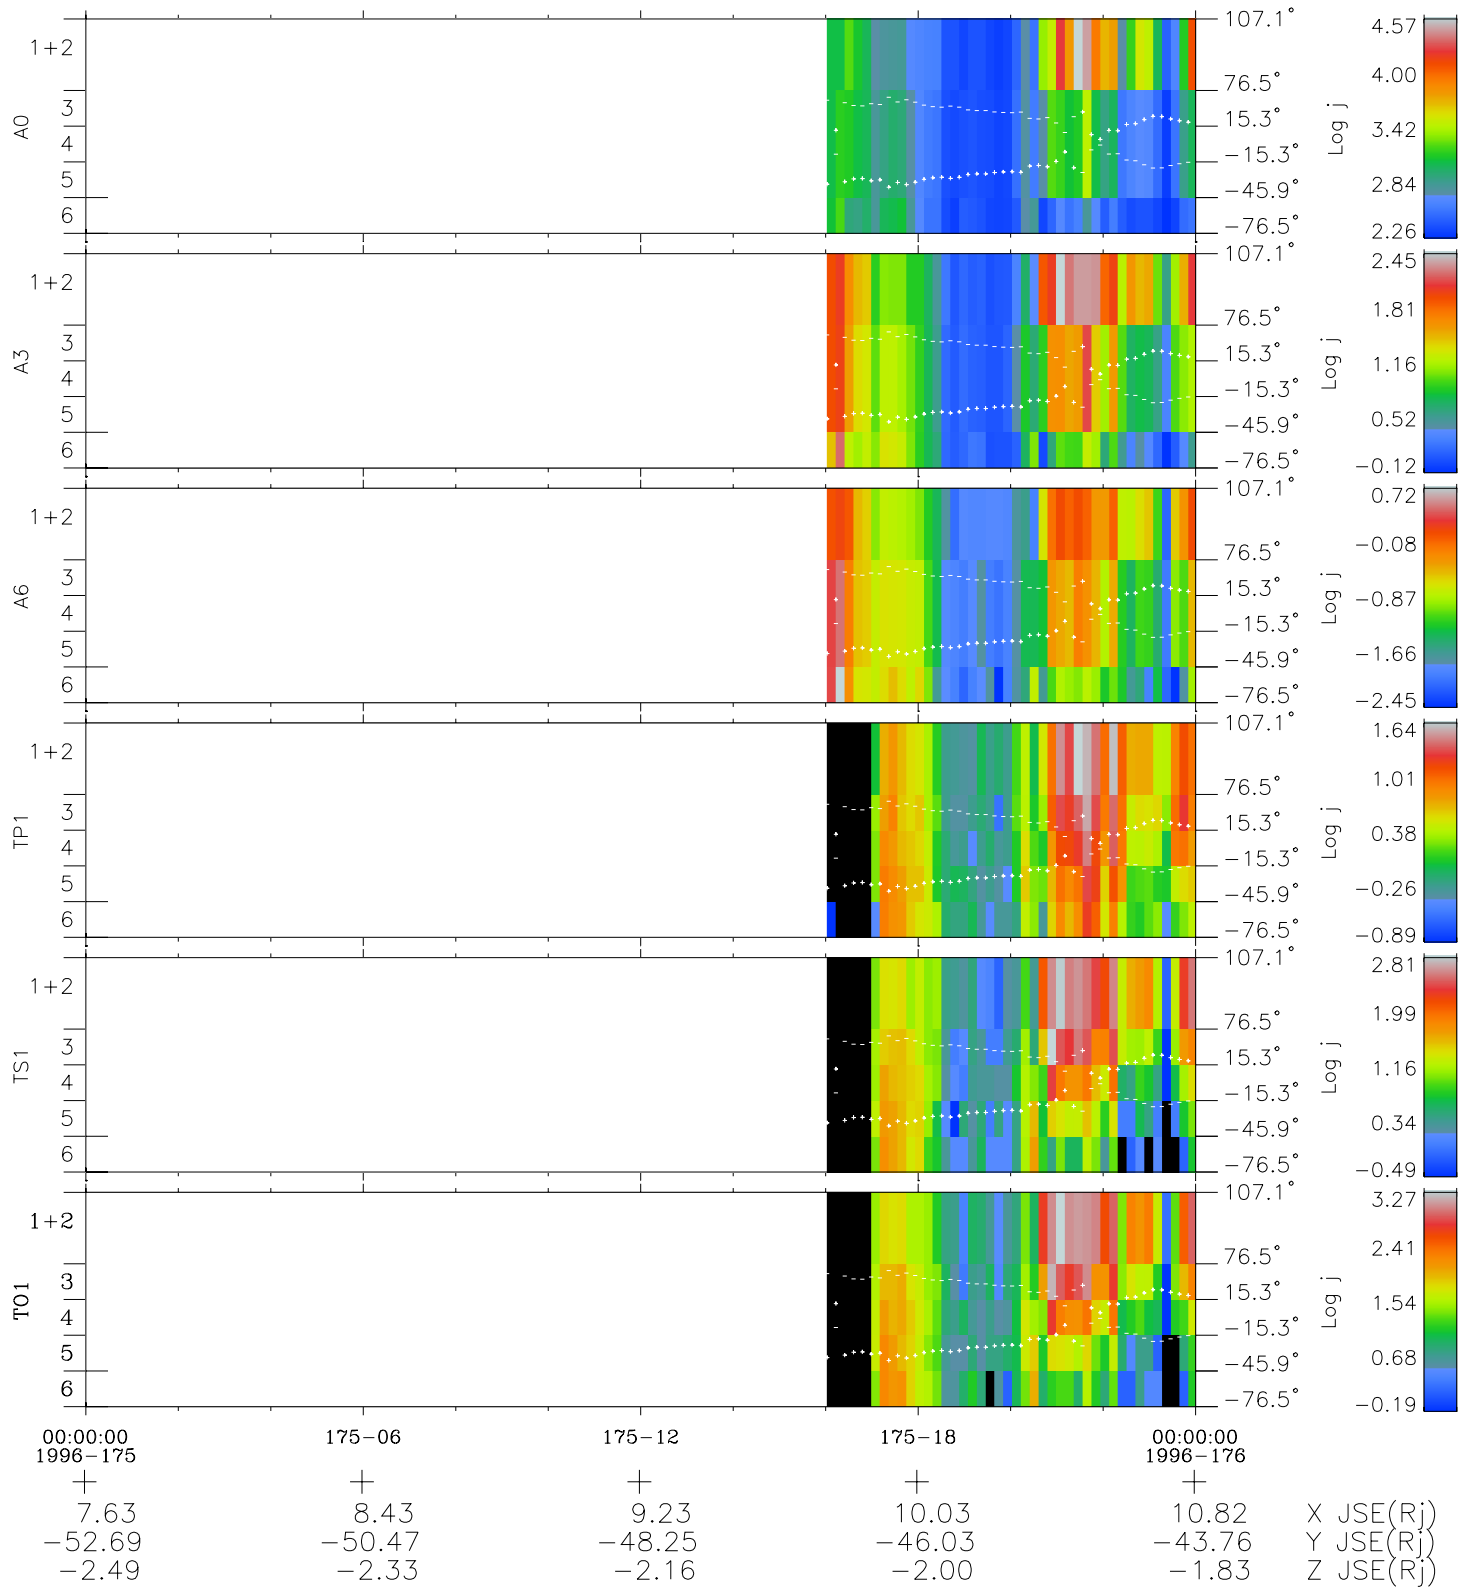

Galileo EPD Real Elevation Anisotropies 96175

Software Version: RTELEV_FLUX V 1.20
Data Production: 06-03-00
Plot Production: Fri Sep 14 06:14:21 2001
Color File: wondr3
Geofactor File: 1.1

- ◇ = Jupiter look direction
- = Corotation look direction