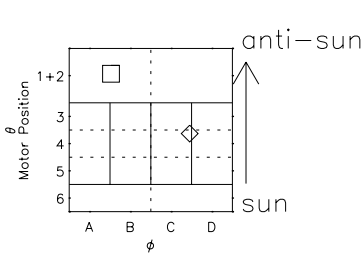

Galileo EPD Real Elevation Anisotropies 96175

Software Version: RTELEV_FLUX V 1.20
Data Production: 06-03-00
Plot Production: Fri Sep 14 06:14:21 2001
Color File: wondr3
Geofactor File: 1.1

- ◇ = Jupiter look direction
- = Corotation look direction