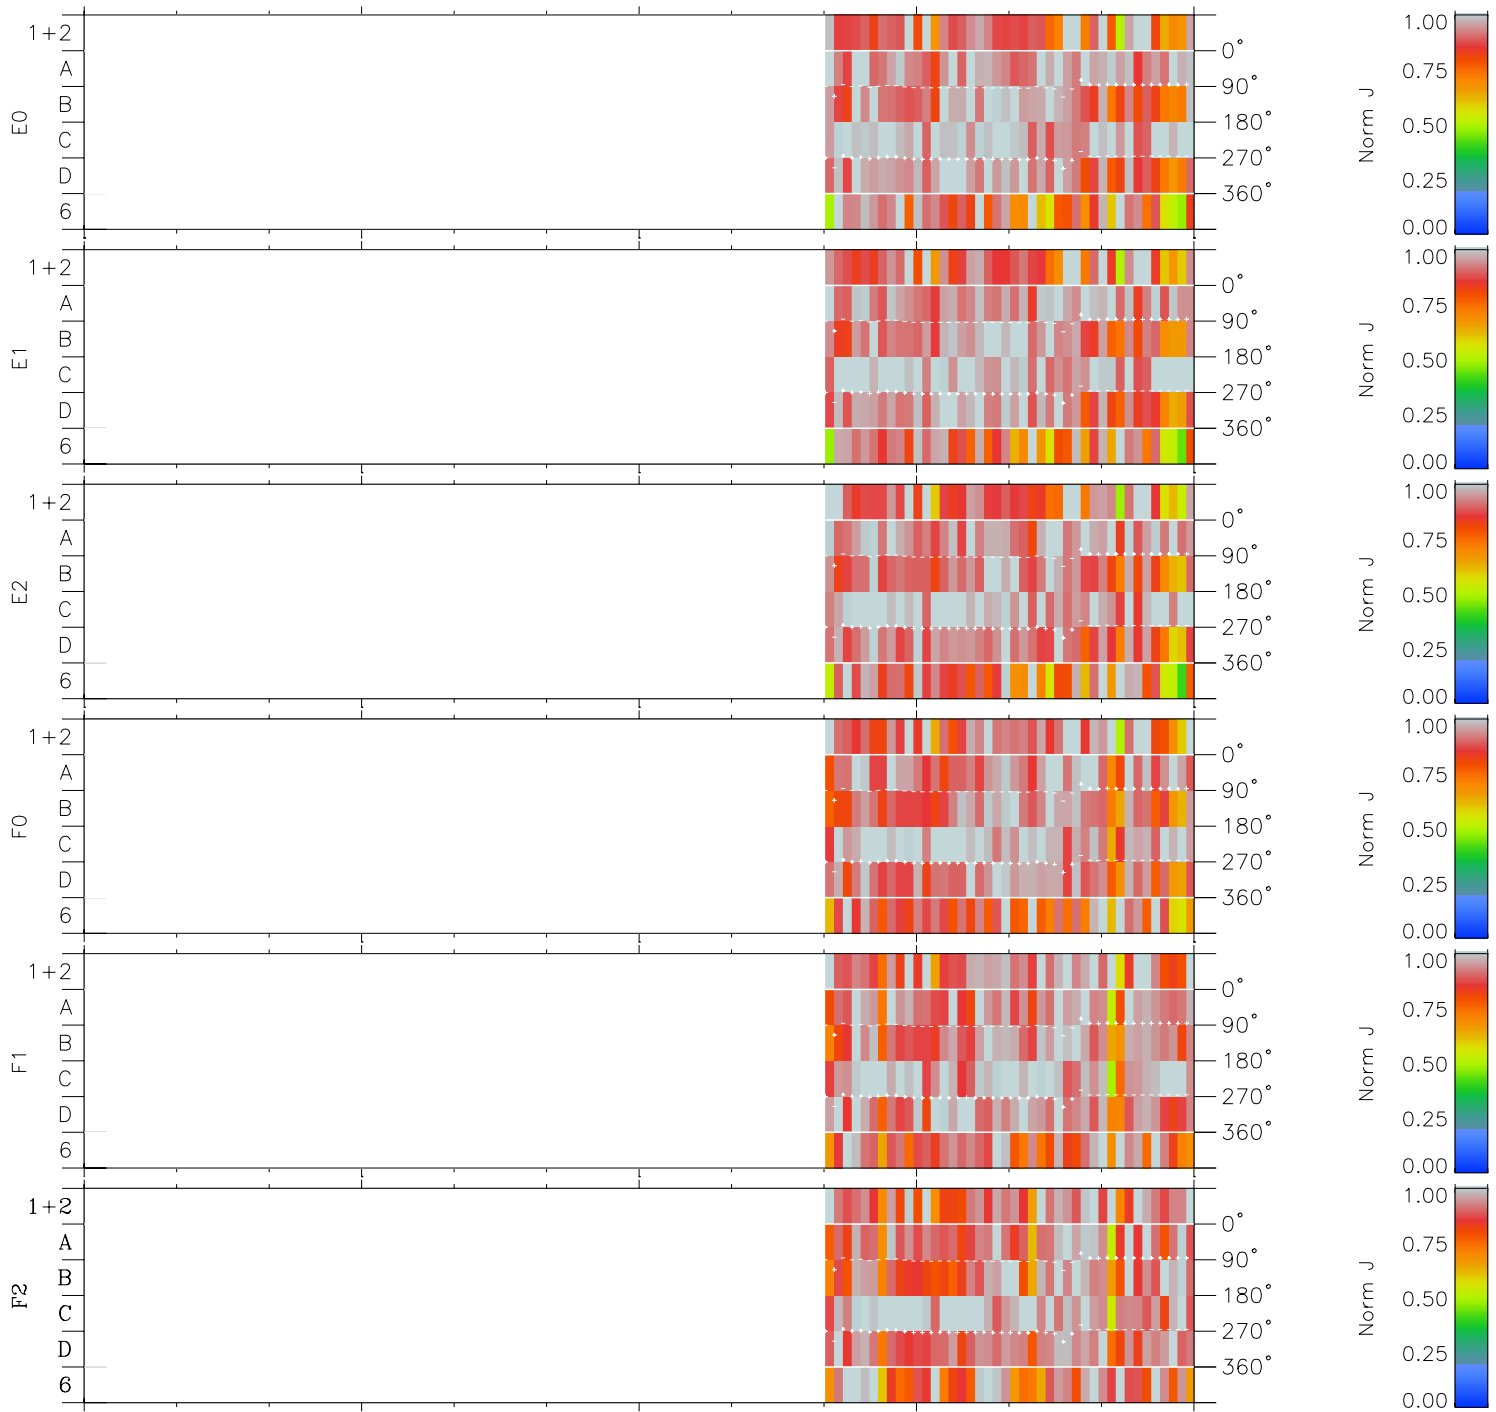

Galileo EPD Real Time Azimuth Anisotropies 96175

Software Version: RTAZIM_NORM V 1.20
Data Production: 06-03-00
Plot Production: Fri Sep 14 06:14:47 2001
Color File: wondr3
Geofactor File: 1.1

00:00:00 1996-175	175-06	175-12	175-18	00:00:00 1996-176	
+	+	+	+	+	X $JSE(R_j)$
7.63	8.43	9.23	10.03	10.82	Y $JSE(R_j)$
-52.69	-50.47	-48.25	-46.03	-43.76	Z $JSE(R_j)$
-2.49	-2.33	-2.16	-2.00	-1.83	

- ◇ = Jupiter look direction
- = Corotation look direction