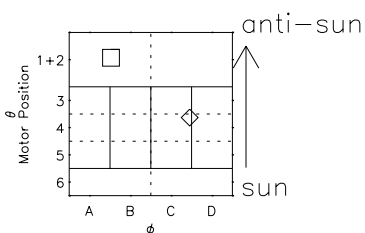

Galileo EPD Real Time Azimuth Anisotropies 96175

Software Version: RTAZIM_NORM V 1.20
Data Production: 06-03-00
Plot Production: Fri Sep 14 06:14:44 2001
Color File: wondr3
Geofactor File: 1.1

00:00:00 1996-175	175-06	175-12	175-18	00:00:00 1996-176	
+	+	+	+	+	X JSE(R _j)
7.63	8.43	9.23	10.03	10.82	Y JSE(R _j)
-52.69	-50.47	-48.25	-46.03	-43.76	Z JSE(R _j)
-2.49	-2.33	-2.16	-2.00	-1.83	

- ◇ = Jupiter look direction
- = Corotation look direction