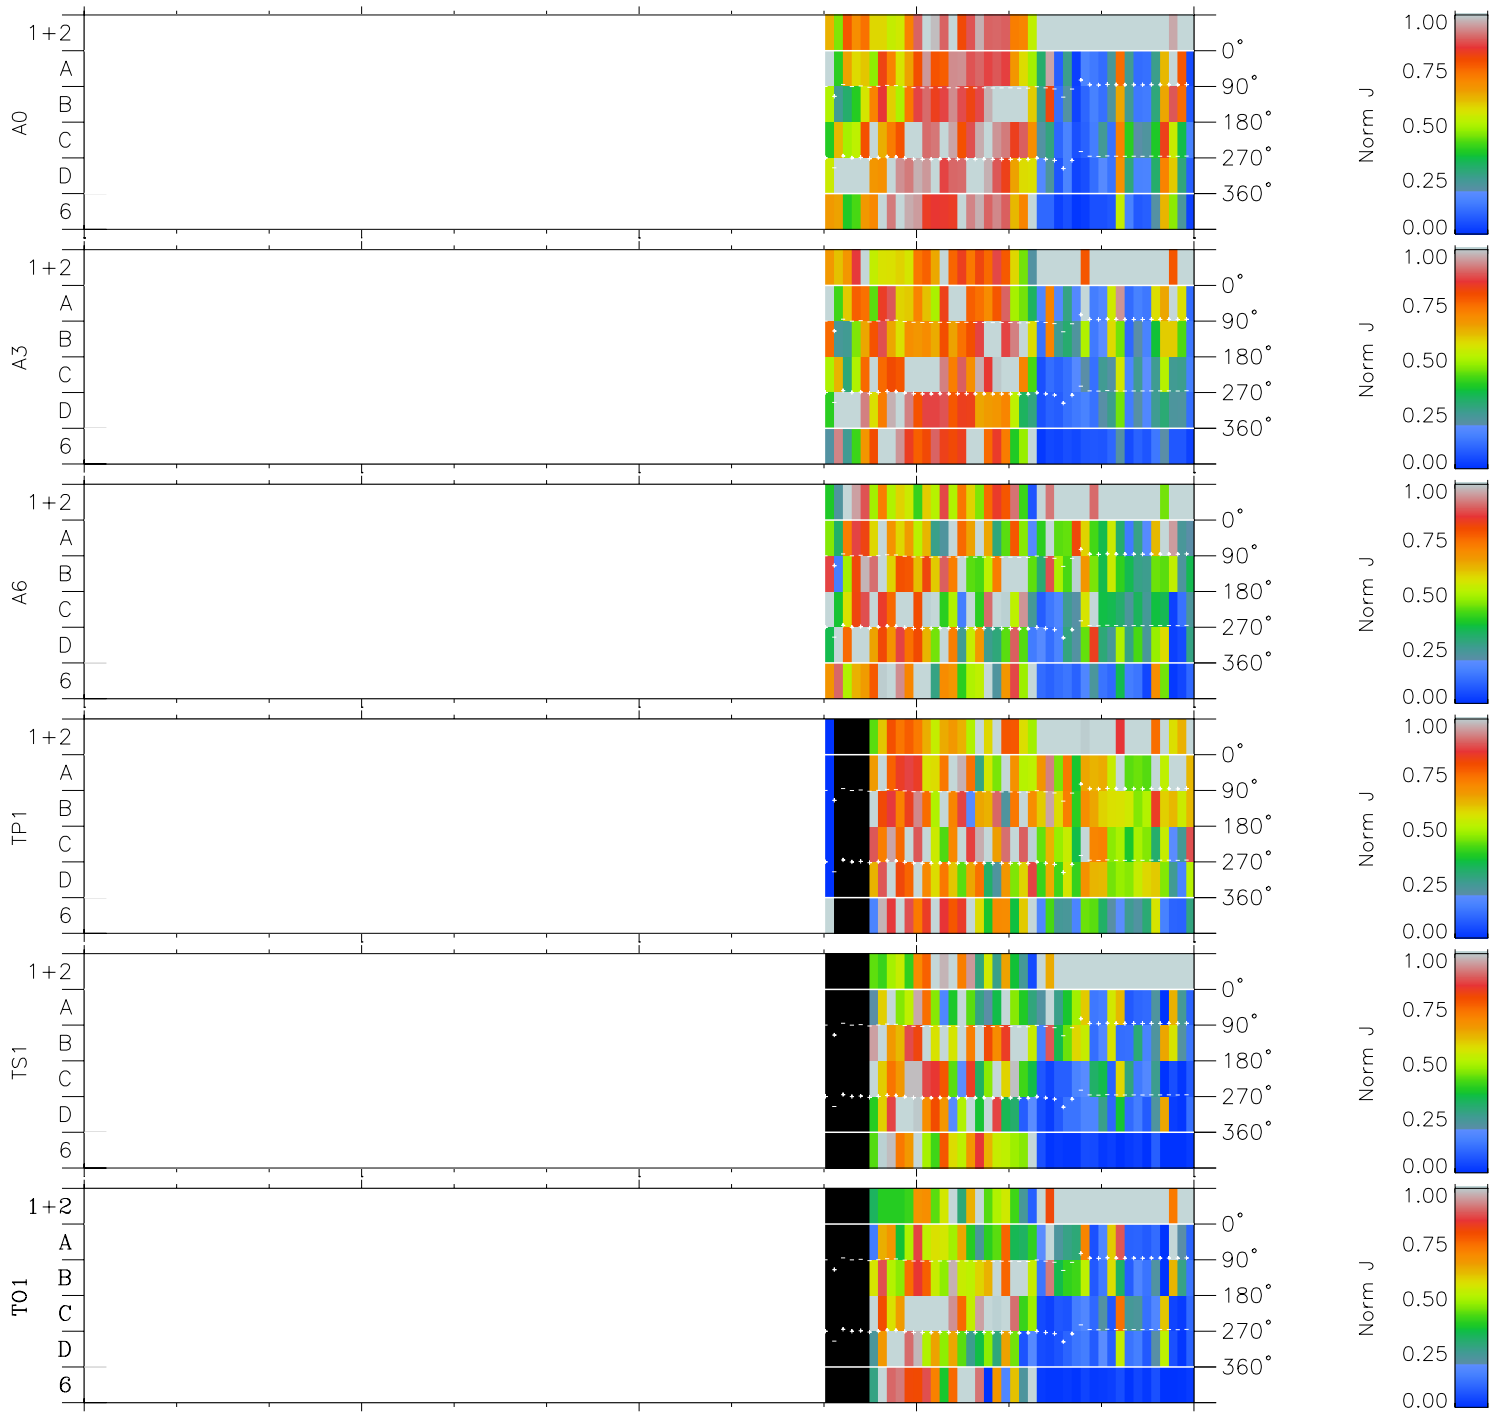

Galileo EPD Real Time Azimuth Anisotropies 96175

Software Version: RTAZIM_NORM V 1.20
Data Production: 06-03-00
Plot Production: Fri Sep 14 06:14:44 2001
Color File: wondr3
Geofactor File: 1.1

00:00:00 1996-175	175-06	175-12	175-18	00:00:00 1996-176	
+	+	+	+	+	X JSE(R _j)
7.63	8.43	9.23	10.03	10.82	Y JSE(R _j)
-52.69	-50.47	-48.25	-46.03	-43.76	Z JSE(R _j)
-2.49	-2.33	-2.16	-2.00	-1.83	

- ◇ = Jupiter look direction
- = Corotation look direction