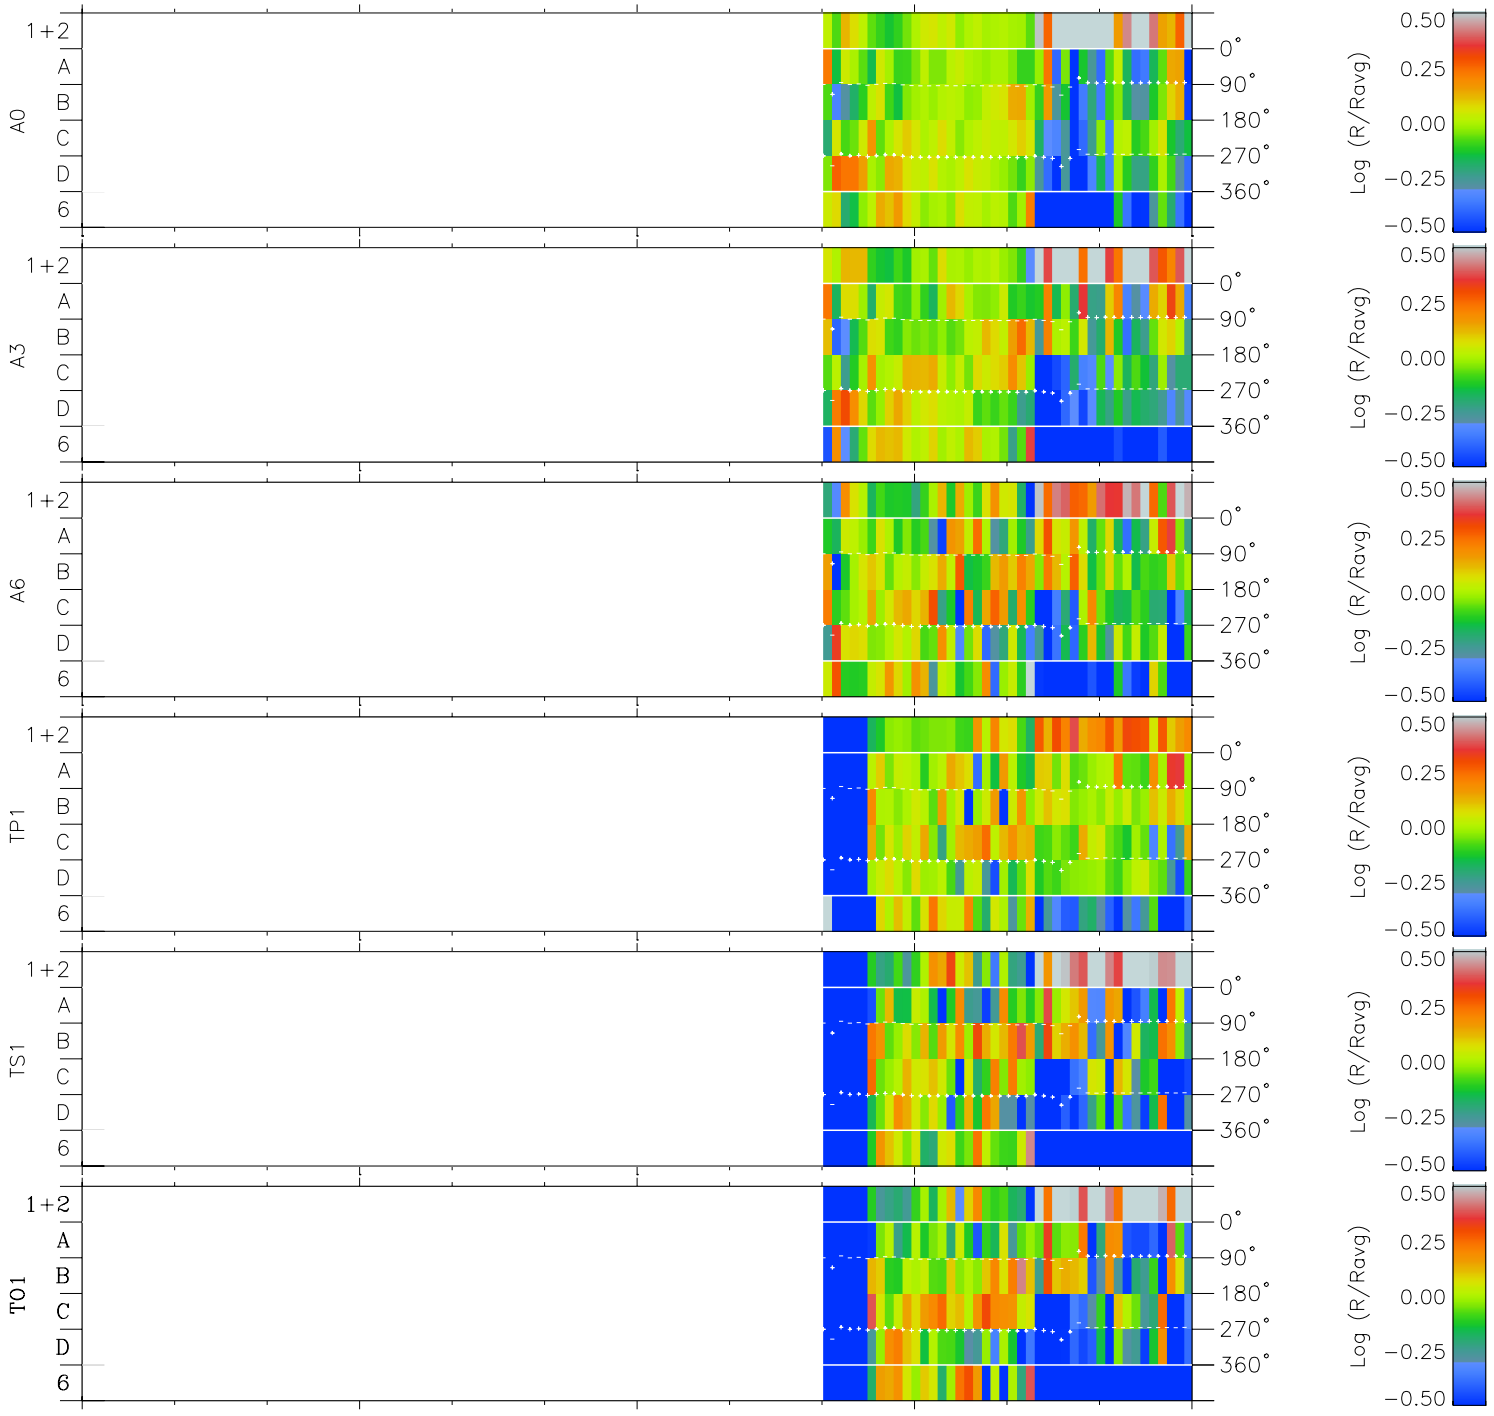

Galileo EPD Real Time Azimuth Anisotropies 96175

Software Version: RTAZIM_MEAN V 1.20
Data Production: 06-03-00
Plot Production: Fri Sep 14 06:14:33 2001
Color File: wondr3
Geofactor File: 1.1

00:00:00 1996-175	175-06	175-12	175-18	00:00:00 1996-176	
+	+	+	+	+	X JSE(R _j)
7.63	8.43	9.23	10.03	10.82	Y JSE(R _j)
-52.69	-50.47	-48.25	-46.03	-43.76	Z JSE(R _j)
-2.49	-2.33	-2.16	-2.00	-1.83	

- ◇ = Jupiter look direction
- = Corotation look direction