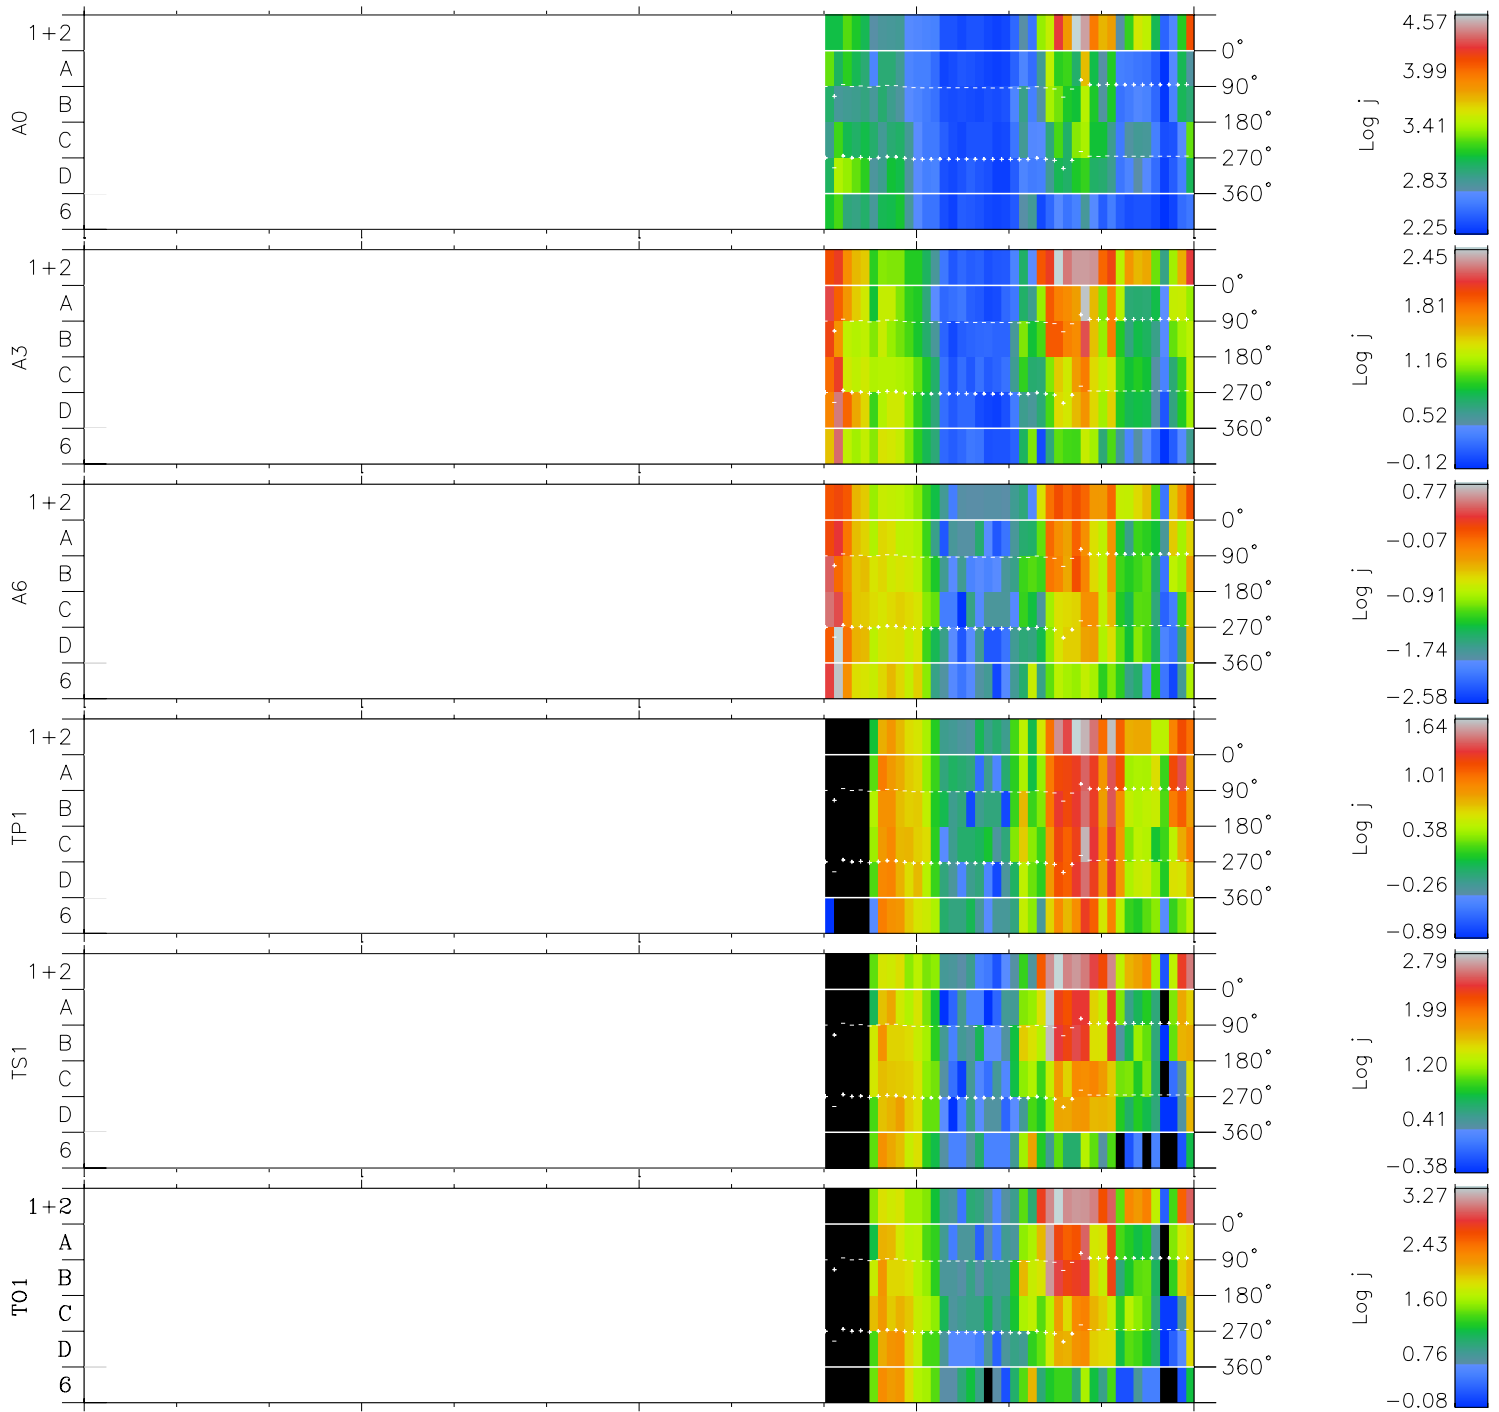

Galileo EPD Real Time Azimuth Anisotropies 96175

Software Version: RTAZIM_FLUX V 1.20
Data Production: 06-03-00
Plot Production: Fri Sep 14 06:14:39 2001
Color File: wondr3
Geofactor File: 1.1

00:00:00 1996-175	175-06	175-12	175-18	00:00:00 1996-176	
+	+	+	+	+	X JSE(R _j)
7.63	8.43	9.23	10.03	10.82	Y JSE(R _j)
-52.69	-50.47	-48.25	-46.03	-43.76	Z JSE(R _j)
-2.49	-2.33	-2.16	-2.00	-1.83	

- ◇ = Jupiter look direction
- = Corotation look direction