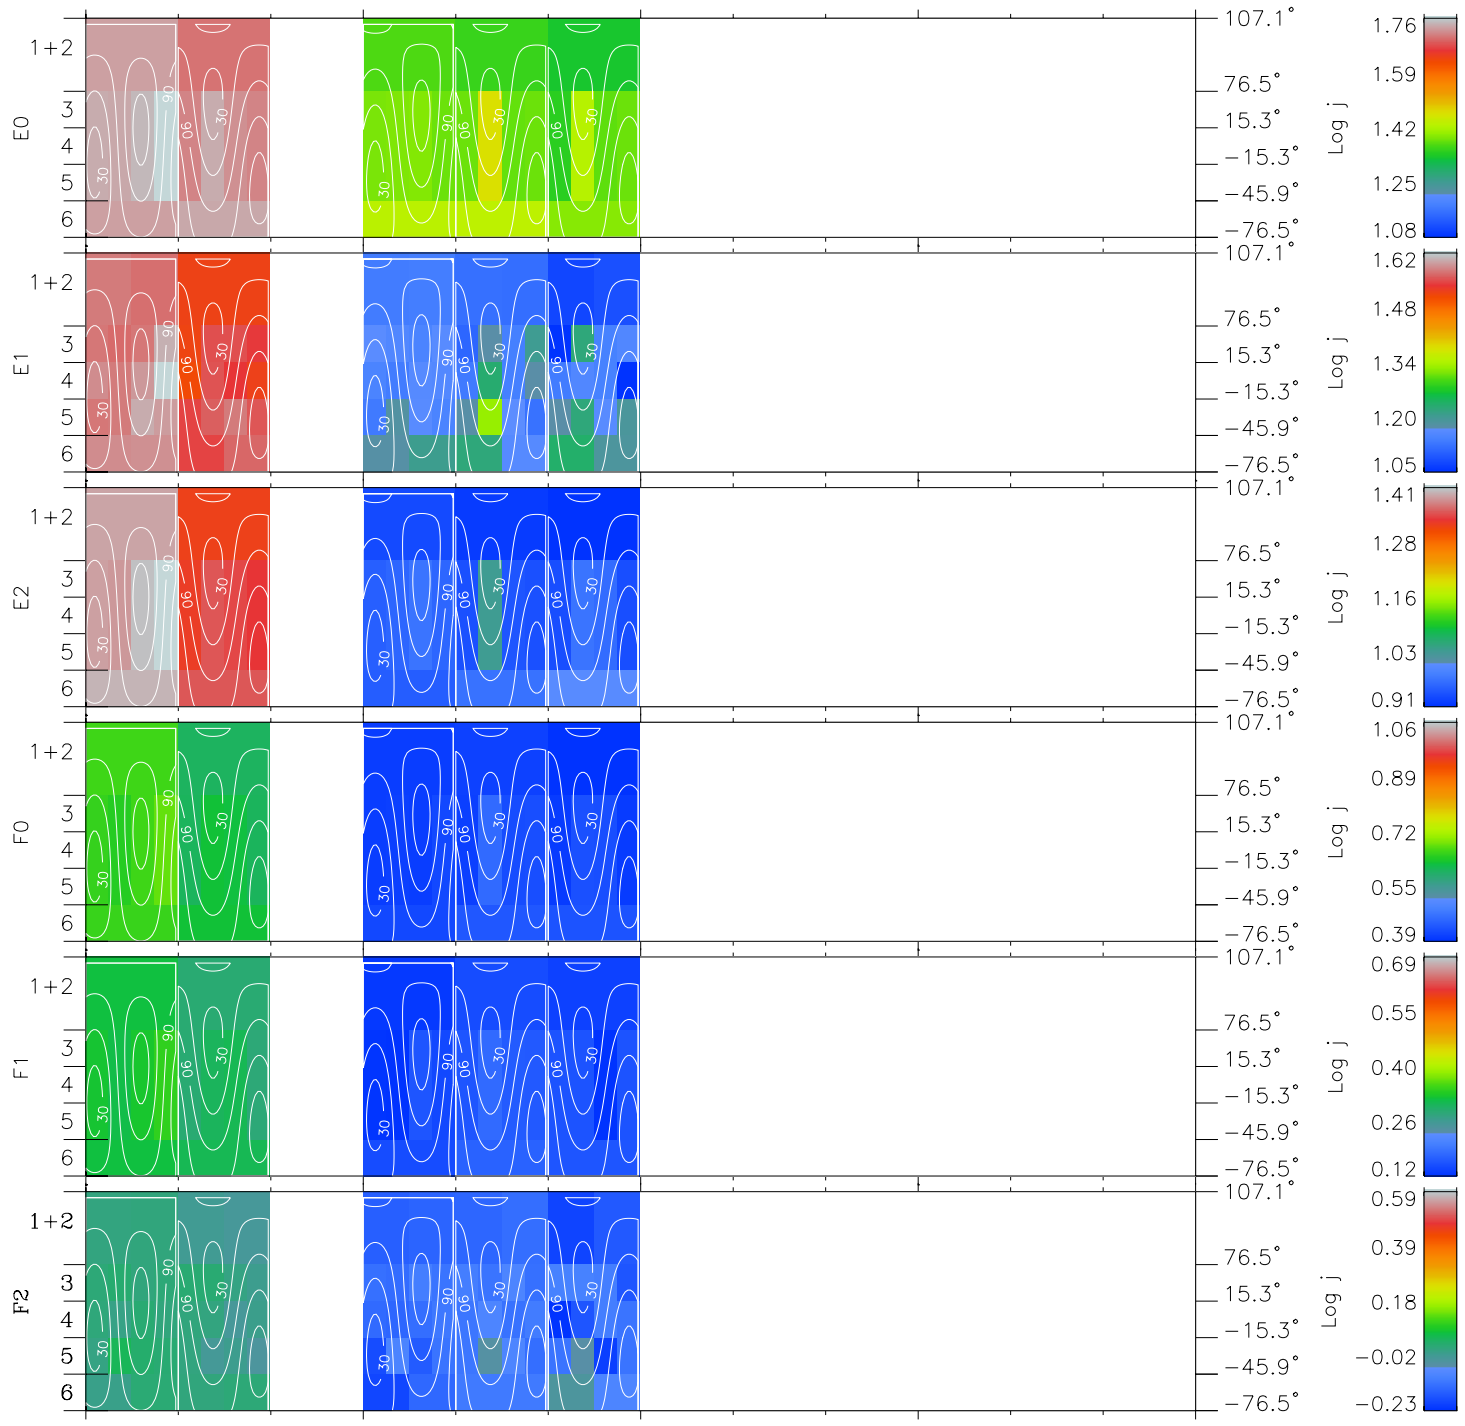

Galileo EPD Real Time All-Sky Anisotropies 96153

Software Version: RTSKY_FLUX V 1.20
 Data Production: 06-03-00
 Plot Production: Fri Sep 14 06:07:52 2001
 Color File: wondr3
 Geofactor File: 1.1

00:00:00 1996-153	153-06	153-12	153-18	00:00:00 1996-154	X JSE(R _j)	Y JSE(R _j)	Z JSE(R _j)
+ -56.78 -150.19 -11.37	+ -56.18 -149.51 -11.30	+ -55.58 -148.82 -11.23	+ -54.98 -148.13 -11.16	+ -54.38 -147.44 -11.09			

- ◇ = Jupiter look direction
- = Corotation look direction