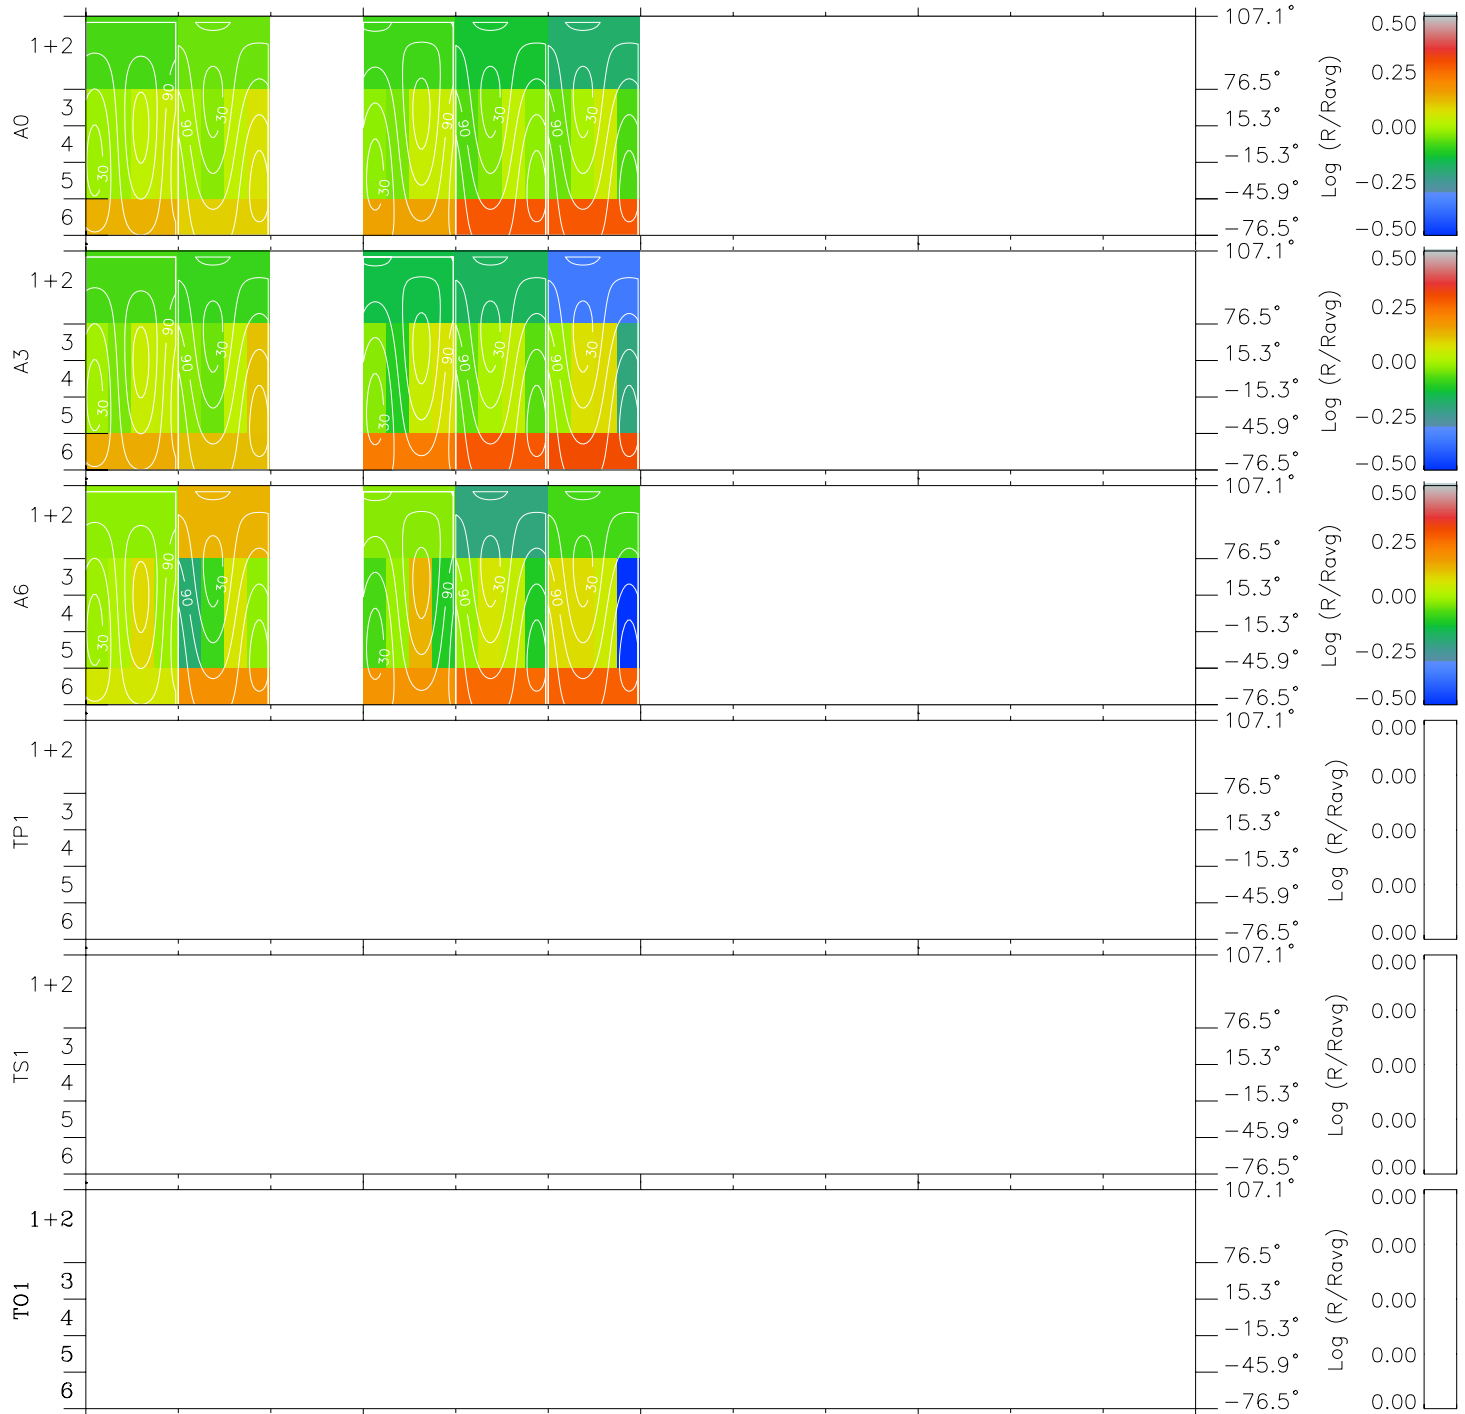

Galileo EPD Real Time All-Sky Anisotropies 96153

Software Version: RTSKY_MEAN V 1.20
 Data Production: 06-03-00
 Plot Production: Fri Sep 14 06:07:43 2001
 Color File: wondr3
 Geofactor File: 1.1

00:00:00 1996-153	153-06	153-12	153-18	00:00:00 1996-154	
+	+	+	+	+	
-56.78	-56.18	-55.58	-54.98	-54.38	X JSE(R _j)
-150.19	-149.51	-148.82	-148.13	-147.44	Y JSE(R _j)
-11.37	-11.30	-11.23	-11.16	-11.09	Z JSE(R _j)

- ◇ = Jupiter look direction
- = Corotation look direction