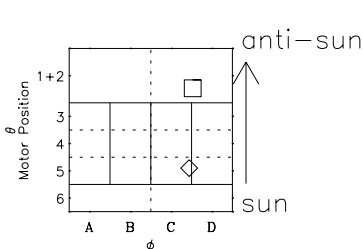

Galileo EPD Real-Time Six-Sector 96153

Software Version: RTLINE_R6 V 1.20
Data Production: 06-03-00
Plot Production: Fri Sep 14 06:08:41 2001

◇ = Jupiter look direction
□ = Corotation look direction